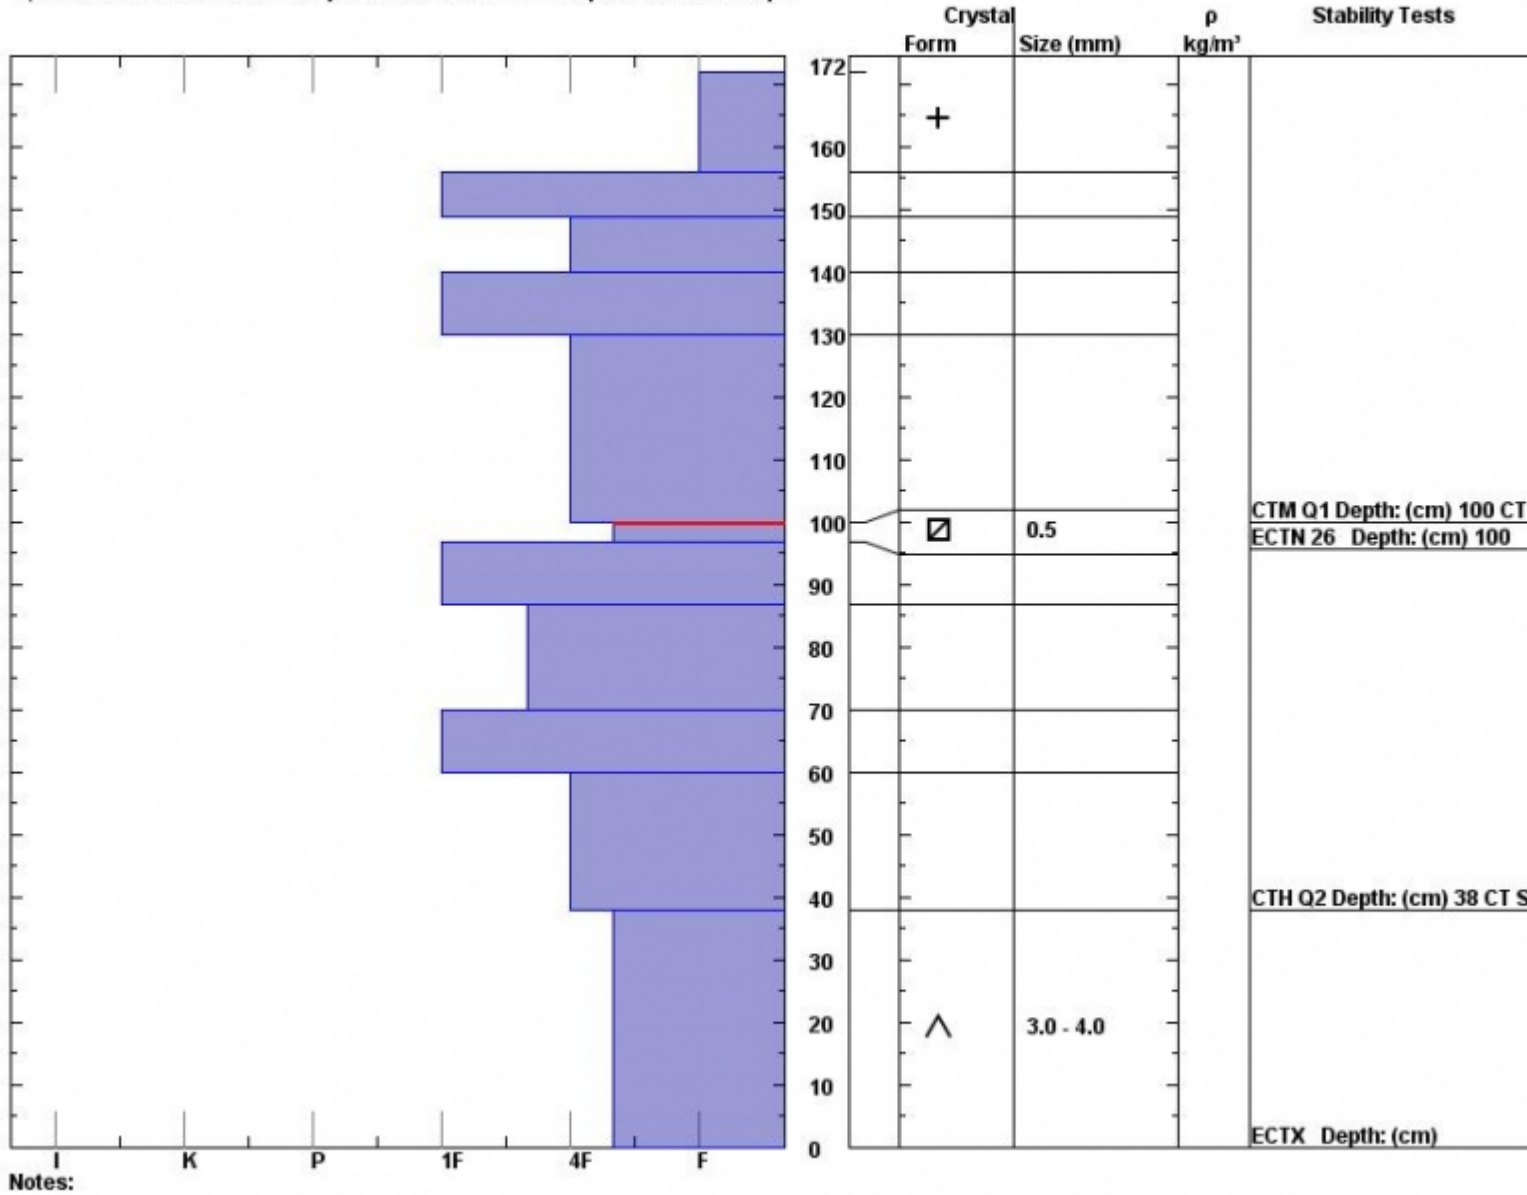

Snow Pit Profile
Above Fairy Lake
Northern Bridgers, MT
 Elevation (ft) **7703**
 Aspect: **69**

Observer: **John Barkhausen**
Fri Feb 24 11:10:00 MST 2012
 Co-ord: **45.90385 N 110.96004 W**
 Slope: **24**
 Wind loading: **previous**

Stability on similar slopes:
 Air Temperature: **C**
 Sky Cover: **sky 3/8 to 4/8 covered**
 Precipitation: **None**
 Wind: **W Light Breeze**

HS172
 Stability Test Notes:

Layer note
97-100: Pr

Specifics: **Recent act on sim slopes. Recent act on diff slopes. We skied slope.**