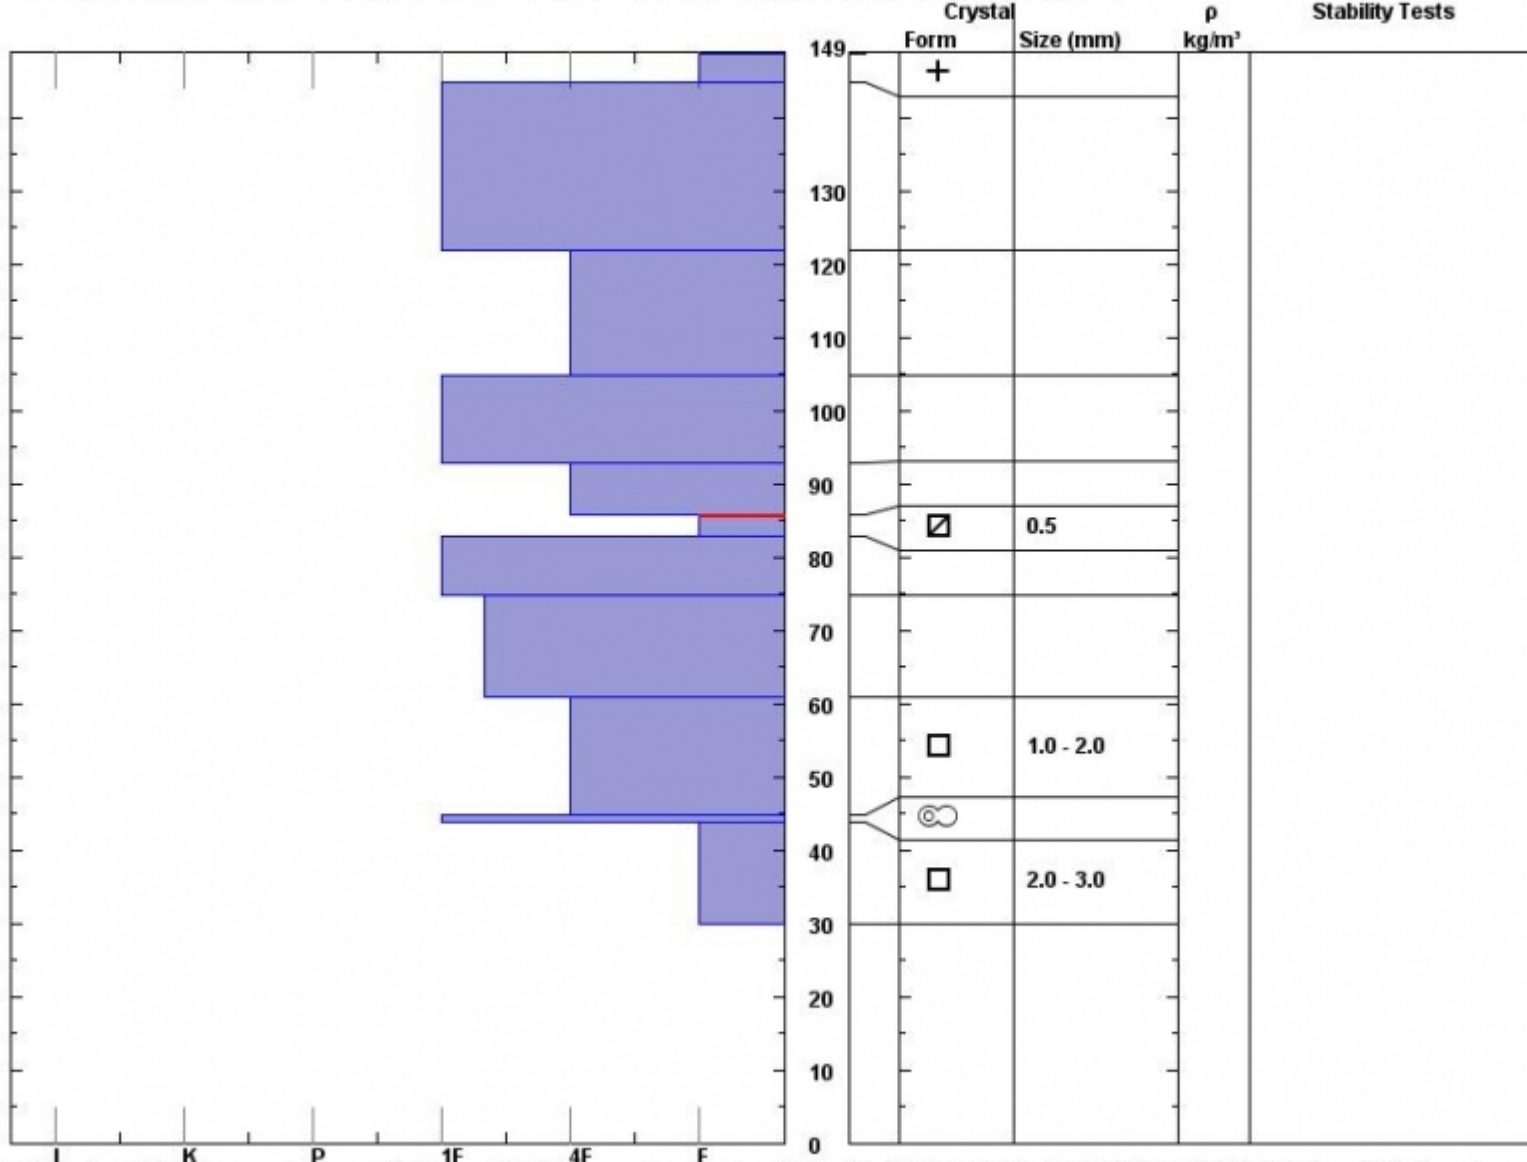

Snow Pit Profile
Sacajawea Trail Bowl
Northern Bridgers, MT
 Elevation (ft) **7950**
 Aspect: **82**

Observer: **John Barkhausen**
Fri Feb 24 16:36:43 MST 2012
 Co-ord: **45.90342 N 110.96328 W**
 Slope: **39**
 Wind loading: **yes**

Stability on similar slopes: **Poor**
 Air Temperature: **C**
 Sky Cover: **sky 3/8 to 4/8 covered**
 Precipitation: **None**
 Wind: **SW Light Breeze**

HS149
 Stability Test Notes:

Layer note
83-86: Pro
Crown dep

Specifics: **Avalanche Pit: crown; Cracking. Recent act on sim slopes. Recent act on diff slopes. We skied slope.**

Notes: Undulating slope angles, avg: 32 Video: http://www.youtube.com/watch?v=qf3cTHoWnyQ&list=PL9C43F61223259BFE&index=1&feature=plpp_