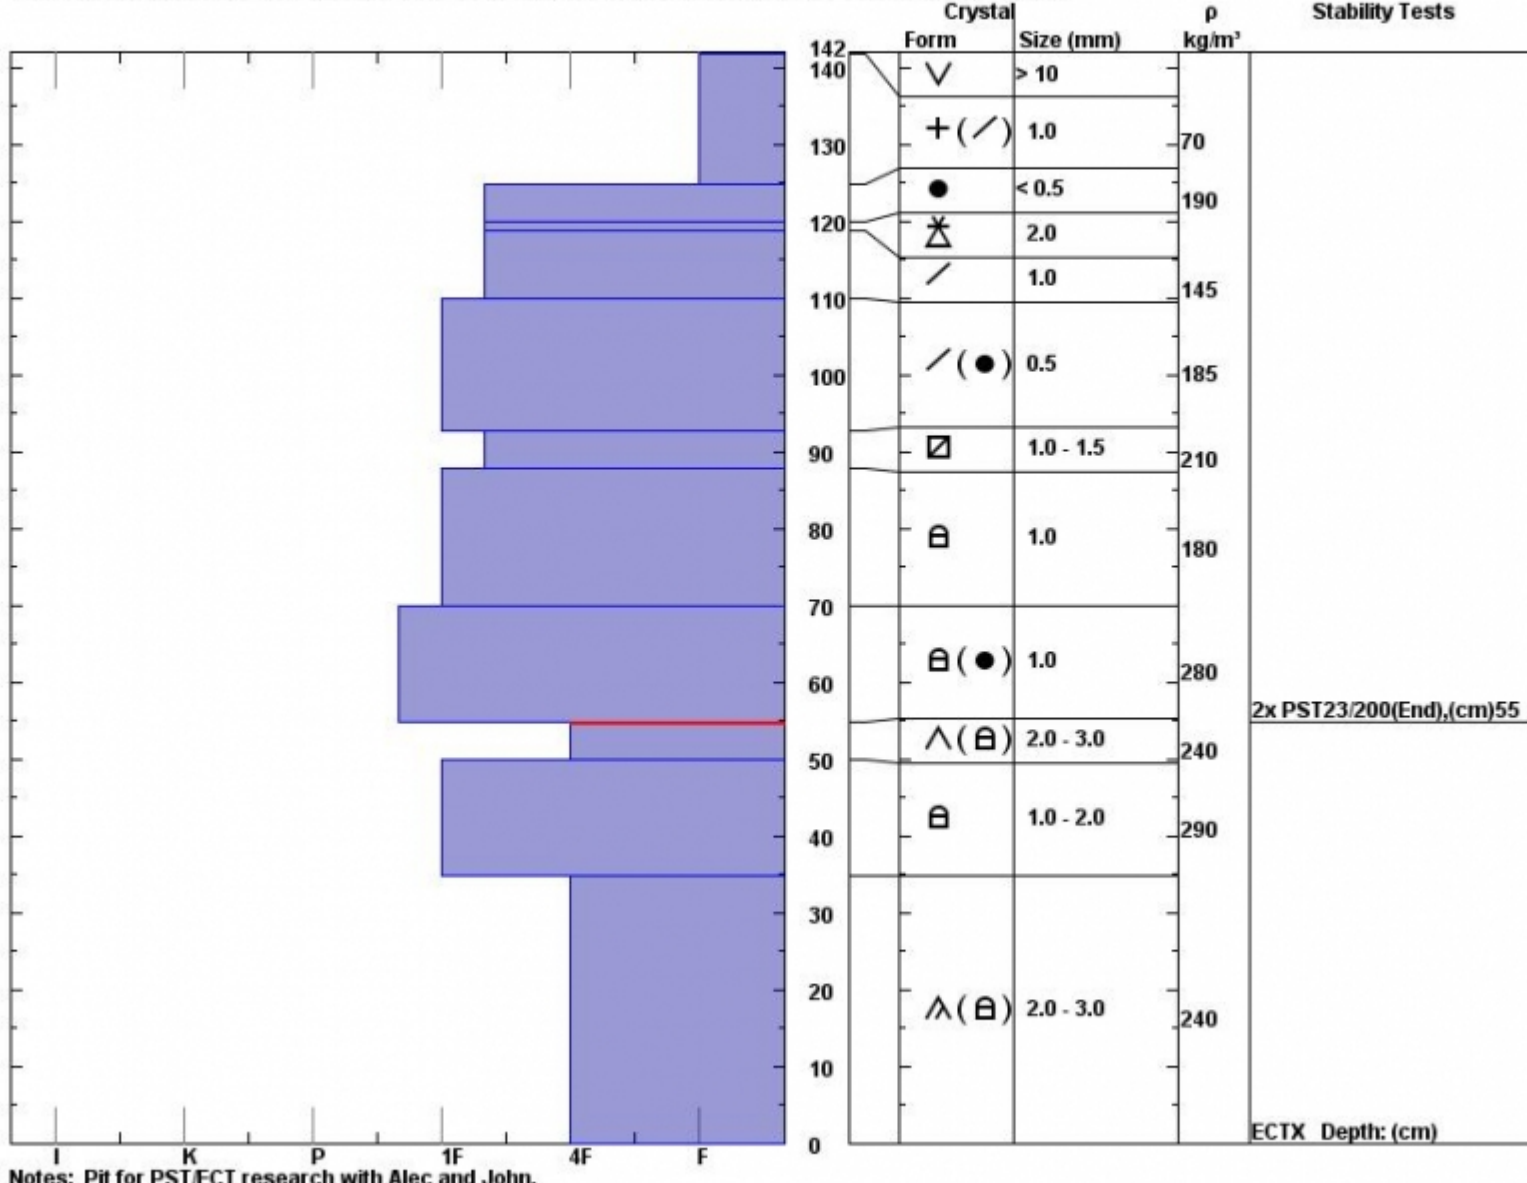

Snow Pit Profile
Hebgen
Madison, MT
 Elevation (m) **2680**
 Aspect: **90**

Observer: **Karl Birkeland**
Mon Feb 27 13:00:00 MST 2012
 Co-ord: **N W**
 Slope: **27**
 Wind loading: **no**

Stability on similar slopes: **Poor**
 Air Temperature: **C**
 Sky Cover: **sky < 2/8 covered**
 Precipitation: **None**
 Wind: **Calm**

HS142
 Stability Test Notes:
: Surprising

Layer notes
50-55: Pro

Specifics: **Collapsing, localized. Cracking. Recent act on sim slopes. We skied slope. Ski tracks on slope.**

Advisory Region
 Lionhead Range
 Lionhead Range, 2012-02-29