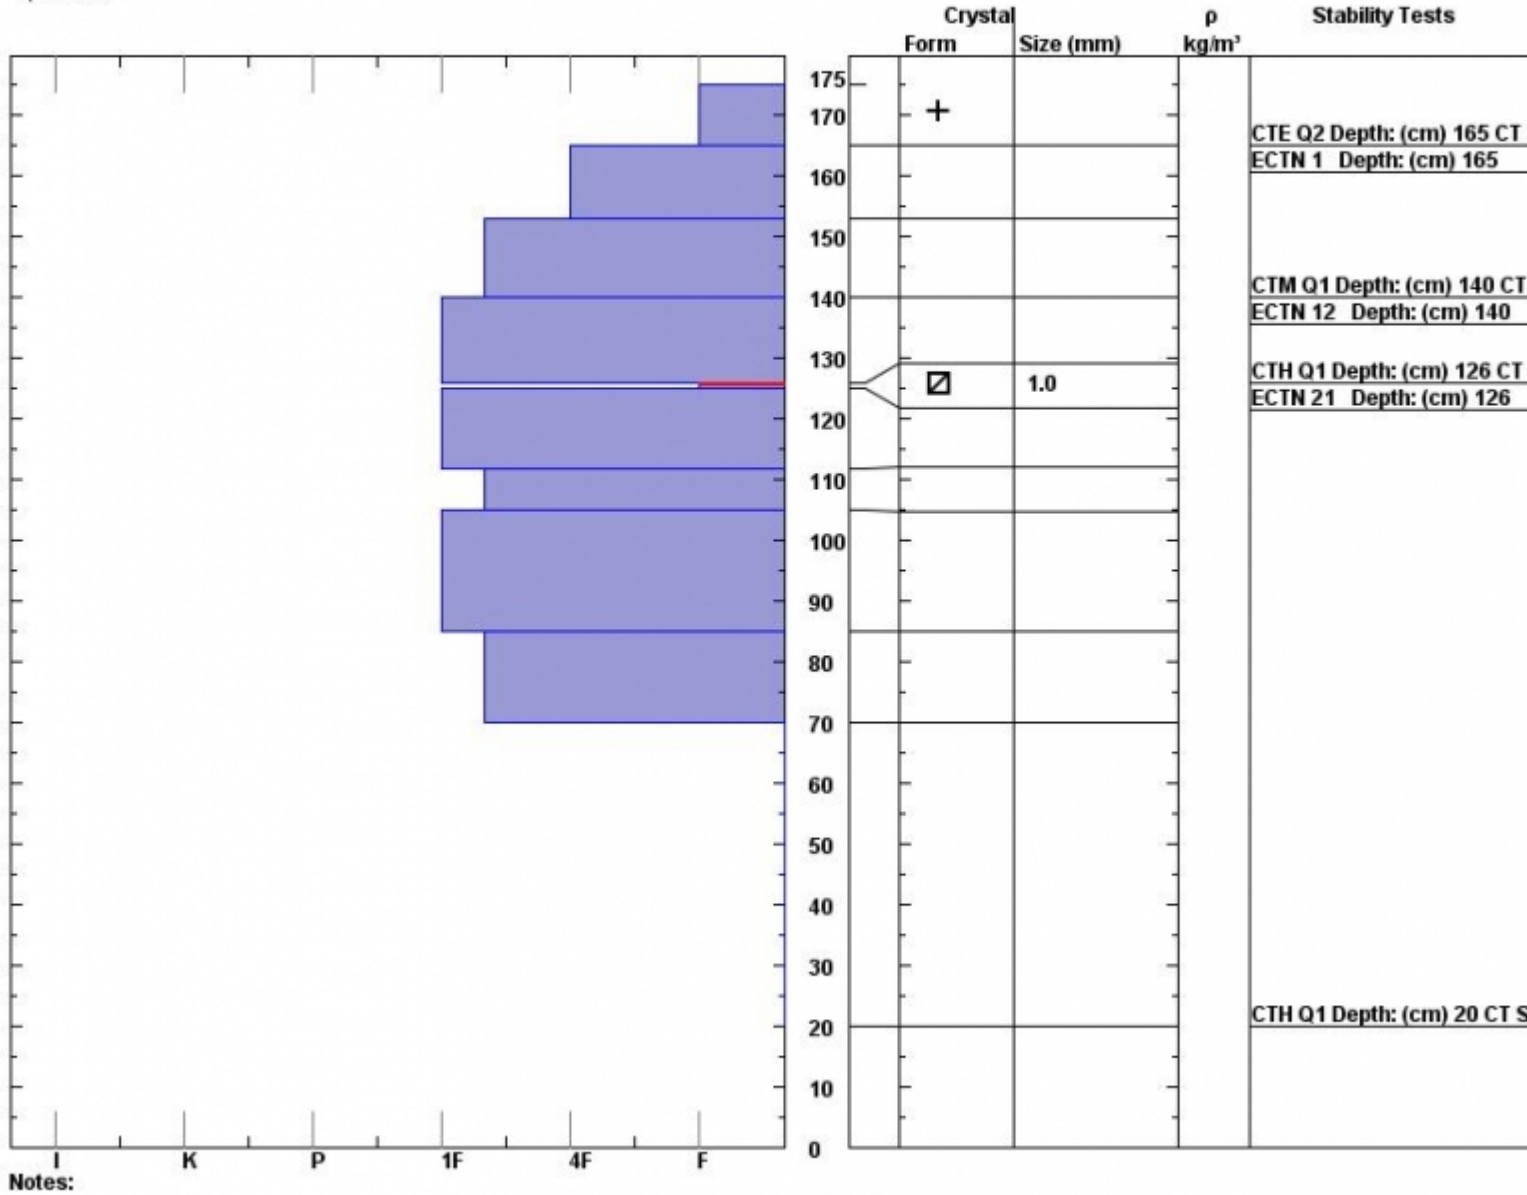

Snow Pit Profile
Middle Basin
N. Madisons, MT
 Elevation (ft) **9213**
 Aspect: **121**
 Specifics:

Observer: **John Barkhausen**
Thu Mar 01 12:35:00 MST 2012
 Co-ord: **45.32719 N 111.38108 W**
 Slope: **22**
 Wind loading: **no**

Stability on similar slopes:
 Air Temperature: **C**
 Sky Cover: **sky 8/8 covered**
 Precipitation: **Snow - 1 cm/hr**
 Wind: **Calm**

HS175 Layer note
 Stability Test Notes: **125-126: F**

Advisory Region
 Northern Madison
 Northern Madison, 2012-03-02