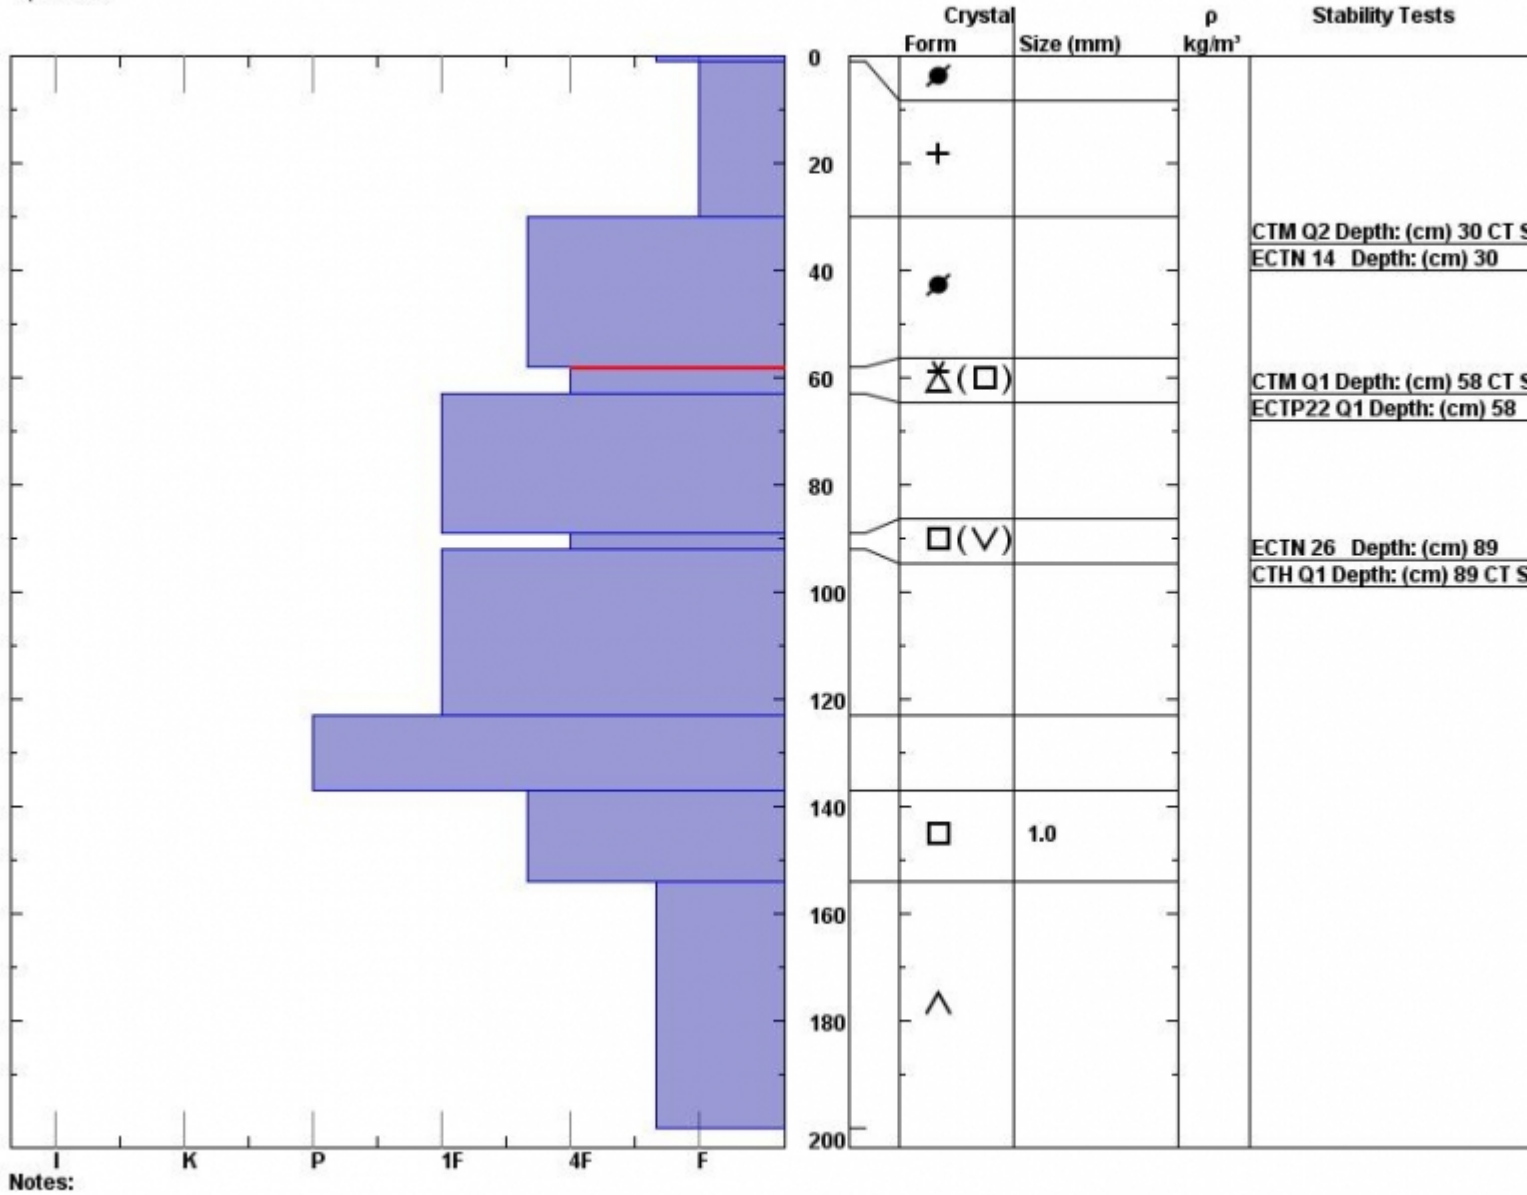

Snow Pit Profile
Ski Hill
Lionhead, MT
 Elevation (ft) **8125**
 Aspect: **50**
 Specifics:

Observer: **John Barkhausen**
Fri Mar 02 22:05:00 MST 2012
 Co-ord: **44.70340 N 111.29716 W**
 Slope: **26**
 Wind loading:

Stability on similar slopes:
 Air Temperature: **C**
 Sky Cover: **Clear**
 Precipitation:
 Wind:

HS200

Stability Test Notes:

Layer note

58-63: Pro

Advisory Region
 Lionhead Range
 Lionhead Range, 2012-03-02