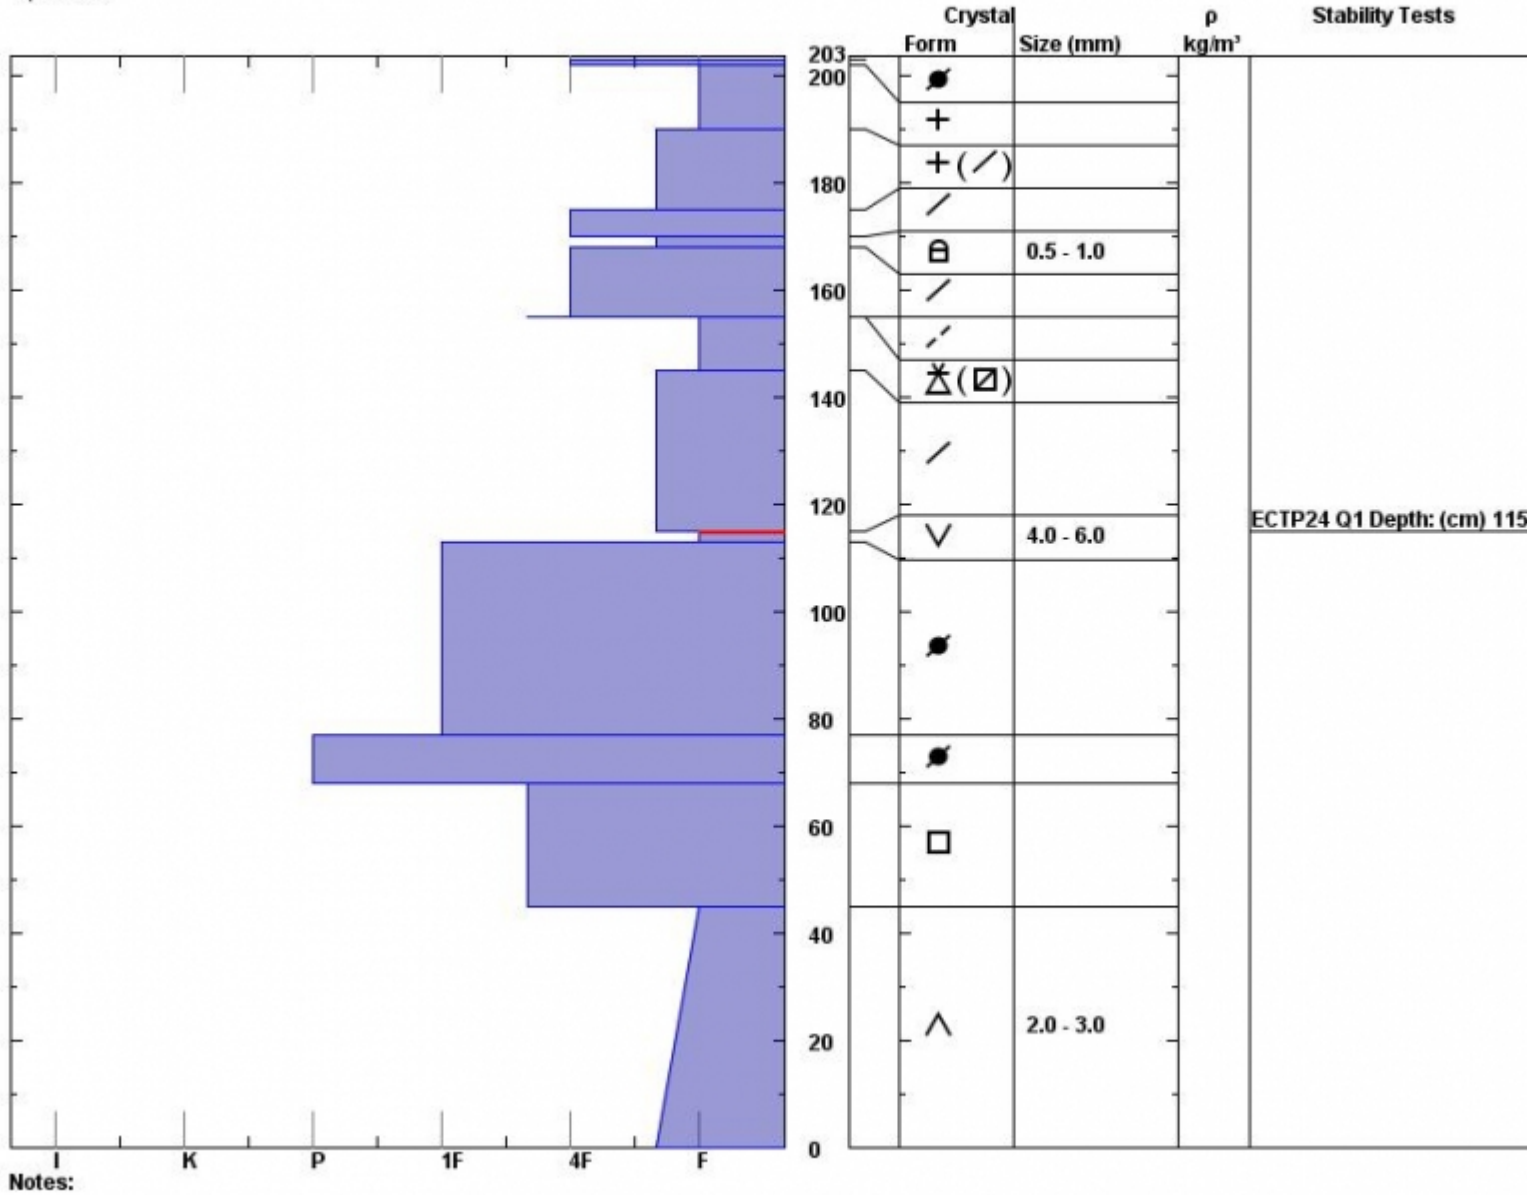

Snow Pit Profile  
**Lionhead Ridge**  
**Lionhead, MT**  
 Elevation (ft) **8286**  
 Aspect: **38**  
 Specifics:

Observer: **John Barkhausen**  
**Fri Mar 02 12:00:00 MST 2012**  
 Co-ord: **44.70739 N 111.30508 W**  
 Slope: **23**  
 Wind loading: **yes**

Stability on similar slopes:  
 Air Temperature: **C**  
 Sky Cover: **Clear**  
 Precipitation:  
 Wind: **Calm**

**HS203**  
 Stability Test Notes:

Layer note  
**113-115: F**

Advisory Region  
 Lionhead Range  
 Lionhead Range, 2012-03-02