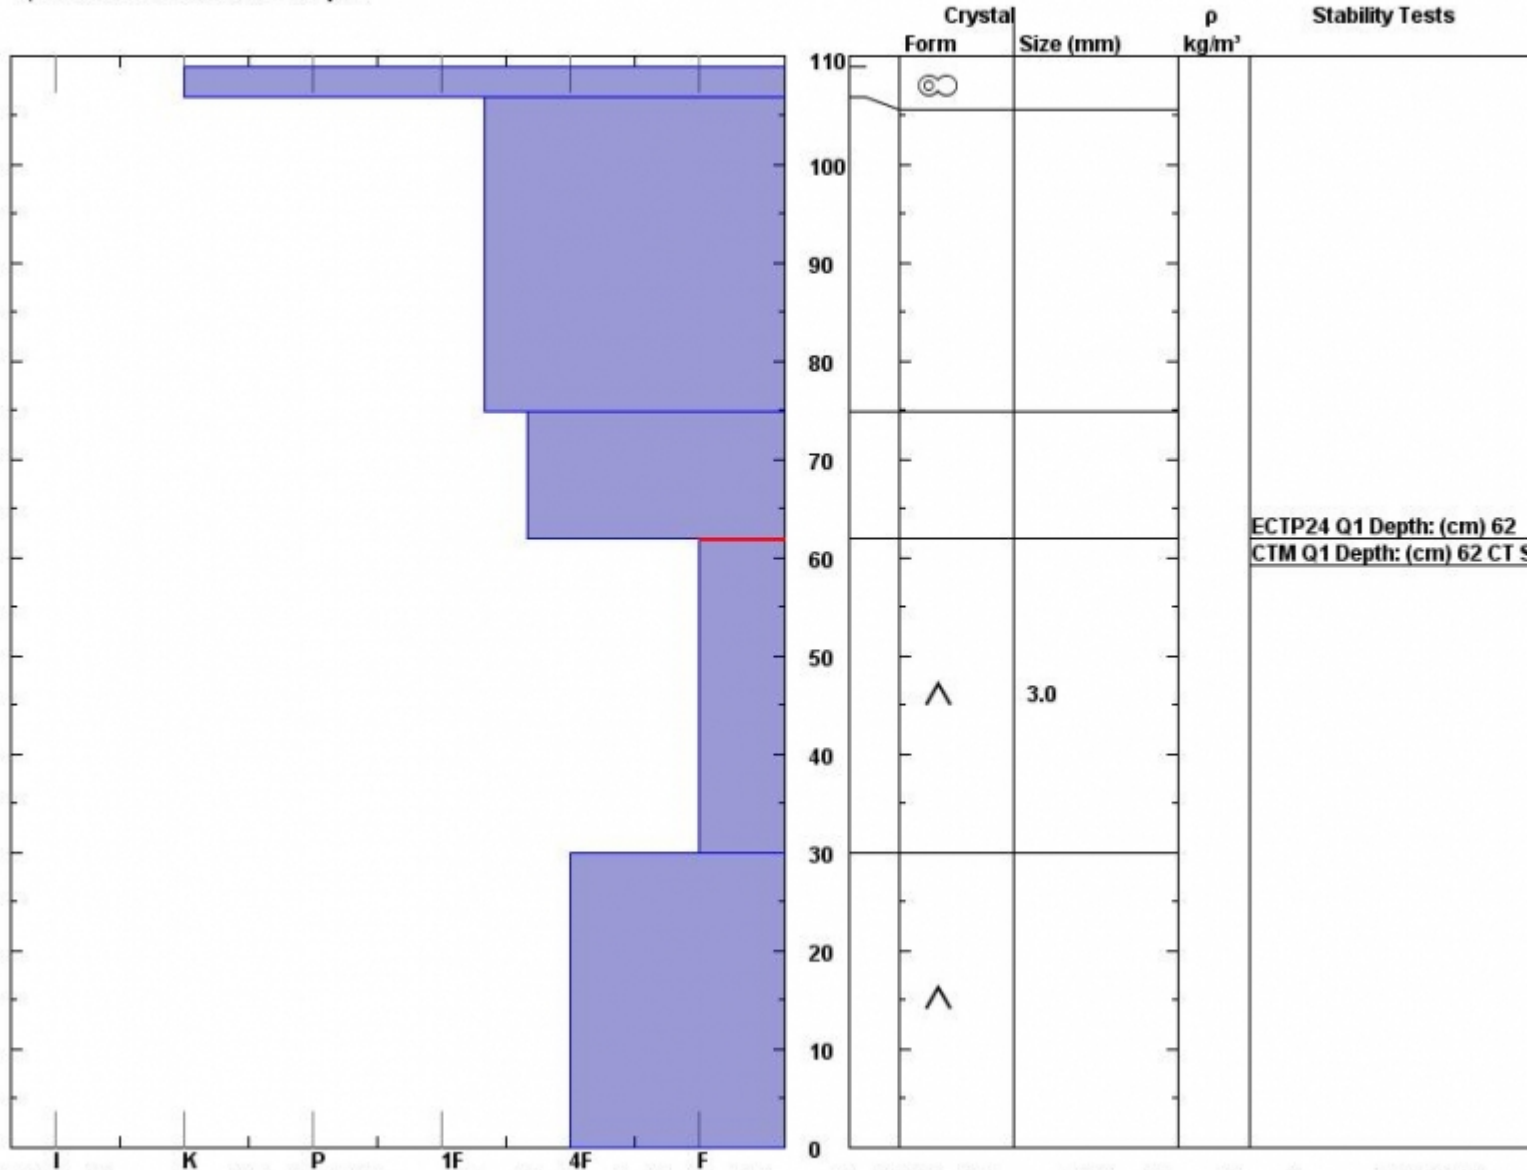

Snow Pit Profile  
**Big Sky Chippewa 1**  
**N. Madison, MT**  
 Elevation (ft) **9550**  
 Aspect: **130**  
 Specifics: **Recent act on sim slopes.**

Observer: **Doug Chabot**  
**Sun Mar 11 11:00:00 MDT 2012**  
 Co-ord: **N W**  
 Slope: **35**  
 Wind loading: **no**

Stability on similar slopes: **Good**  
 Air Temperature: **C**  
 Sky Cover: **sky < 2/8 covered**  
 Precipitation:  
 Wind: **W Moderate**

**PF0 HS110**  
 Stability Test Notes:

Layer note  
**30-62: Pro**

Notes: This was dug at the top of Chippewa ridge. Snowpacks that are thin consist of 1/3 depth hoar, which is still a problem. Danger: MODERATE.

Advisory Region  
 Northern Madison  
 Northern Madison, 2012-03-11