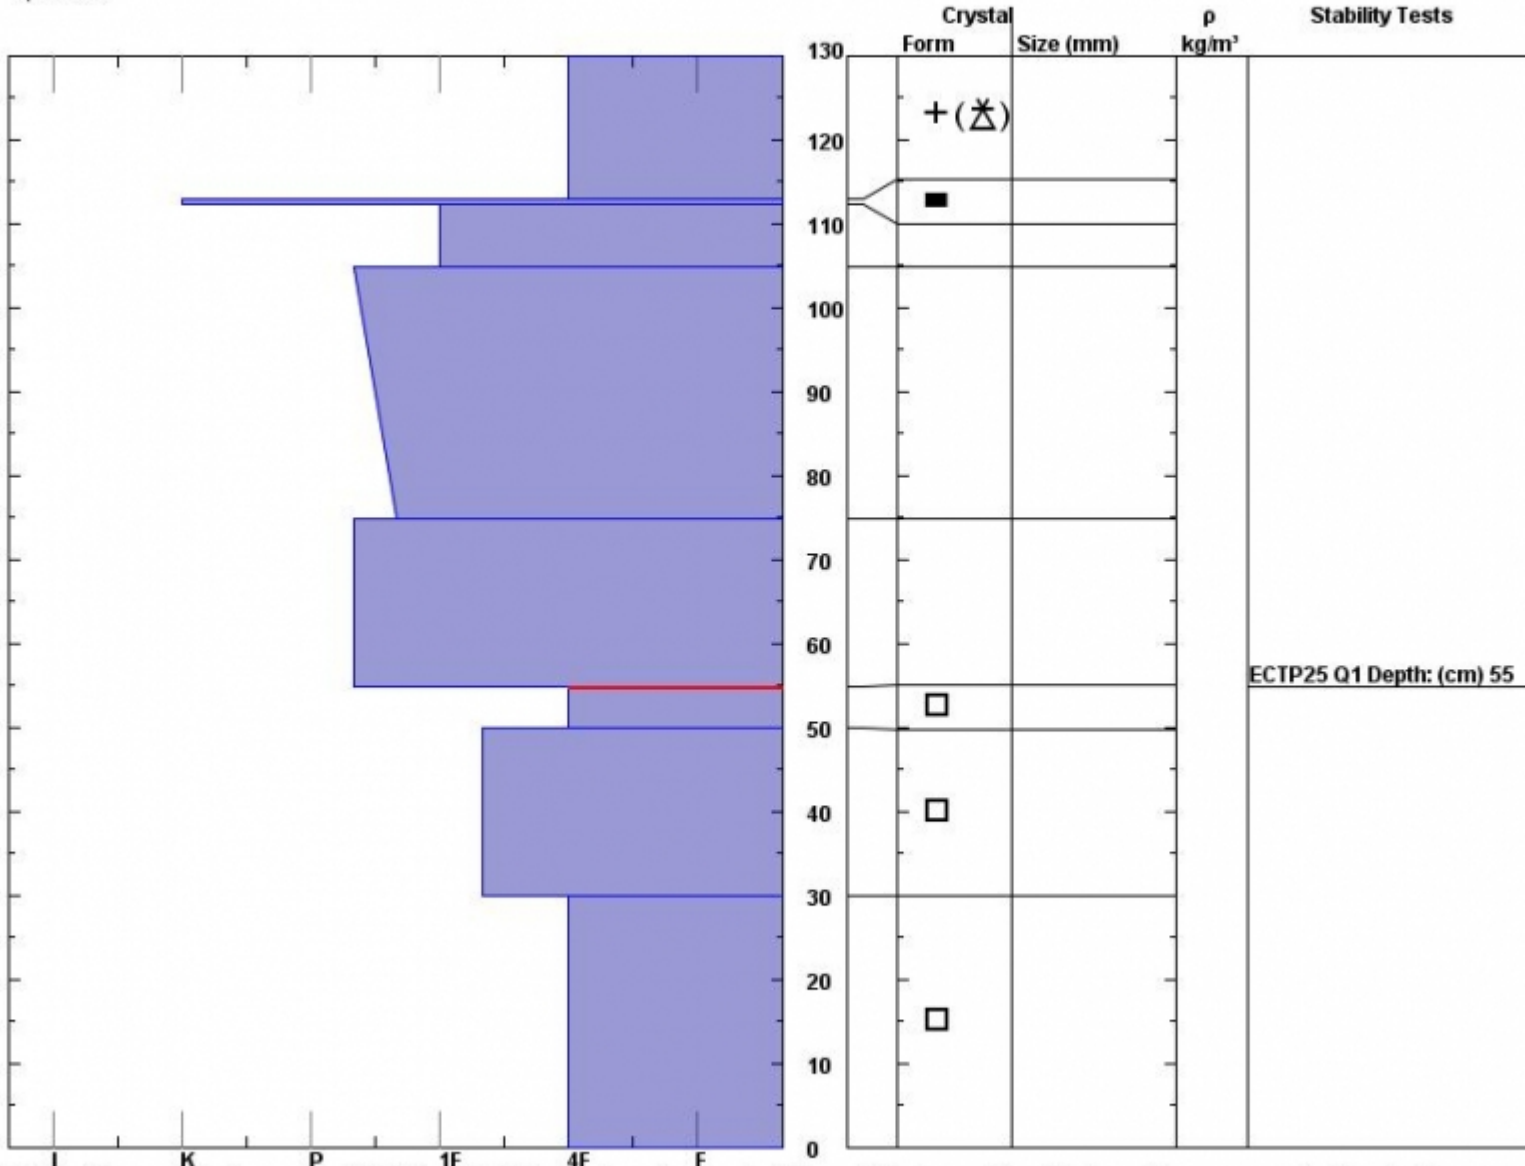

Snow Pit Profile
Motor Hill_Lionhead
Henry Mountains, MT
 Elevation (ft) **8500**
 Aspect: **100**
 Specifics:

Observer: **Doug Chabot**
Thu Mar 15 10:15:00 MDT 2012
 Co-ord: **N W**
 Slope: **30**
 Wind loading: **no**

Stability on similar slopes: **Good**
 Air Temperature: **C**
 Sky Cover: **Fog**
 Precipitation: **Snow - 1 cm/hr**
 Wind: **SW Light Breeze**

HS130
 Stability Test Notes:

Layer note
50-55: Pro

Notes: This snowpit mirrors what Bill R found in Cabin Creek yesterday. Depth hoar is the issue. The slab above it is very supportable and riding was e