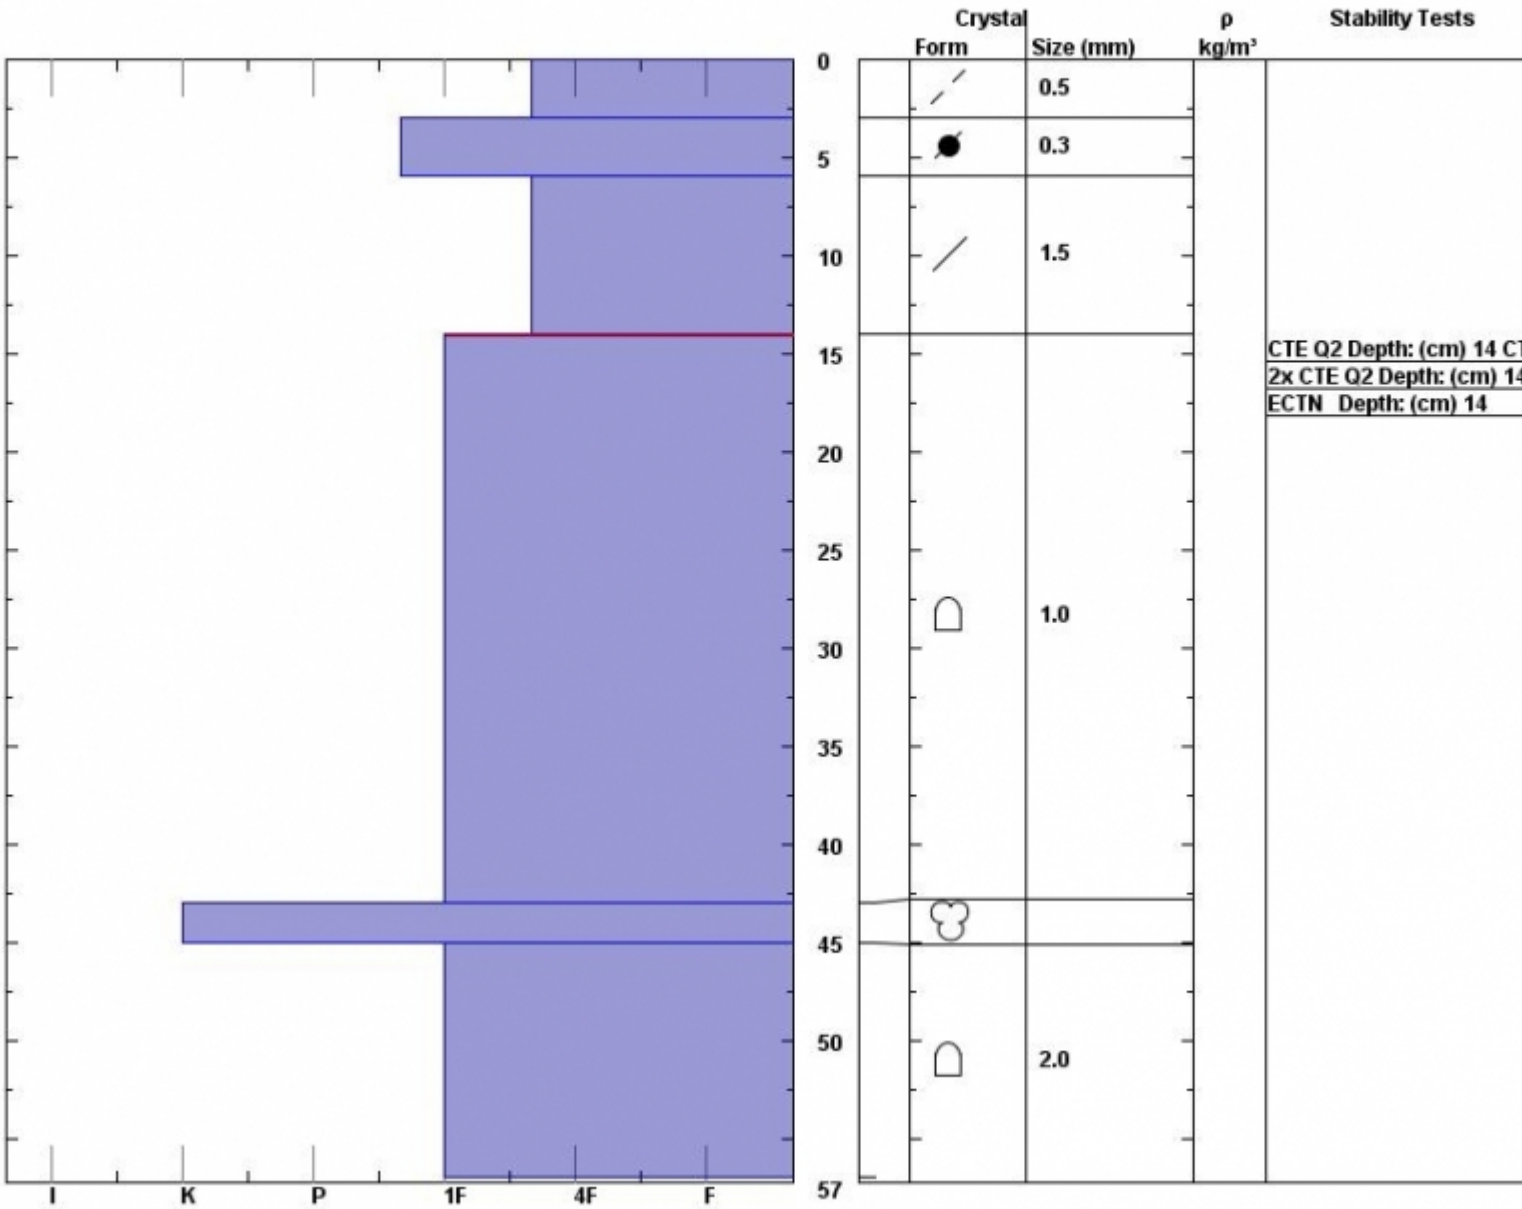

Snow Pit Profile
Treeline Areas
Northern Madison, MT
 Elevation (m) **3000**
 Aspect: **0**
 Specifics: **Ski Area Pit; BC Pit;**

Observer: **Moonlight Basin**
Mon Nov 19 11:07:36 MST 2012
 Co-ord: **W N**
 Slope: **30**
 Wind loading: **previous**

Stability on similar slopes: **Fair**
 Air Temperature: **-2 C**
 Sky Cover: **Clear**
 Precipitation: **None**
 Wind: **SW Light Breeze**

Stability Test Notes:

Layer n
6-14: P
43-45: C
45-57: M

Notes: **Summary profile of five separate profiles at various locations.**