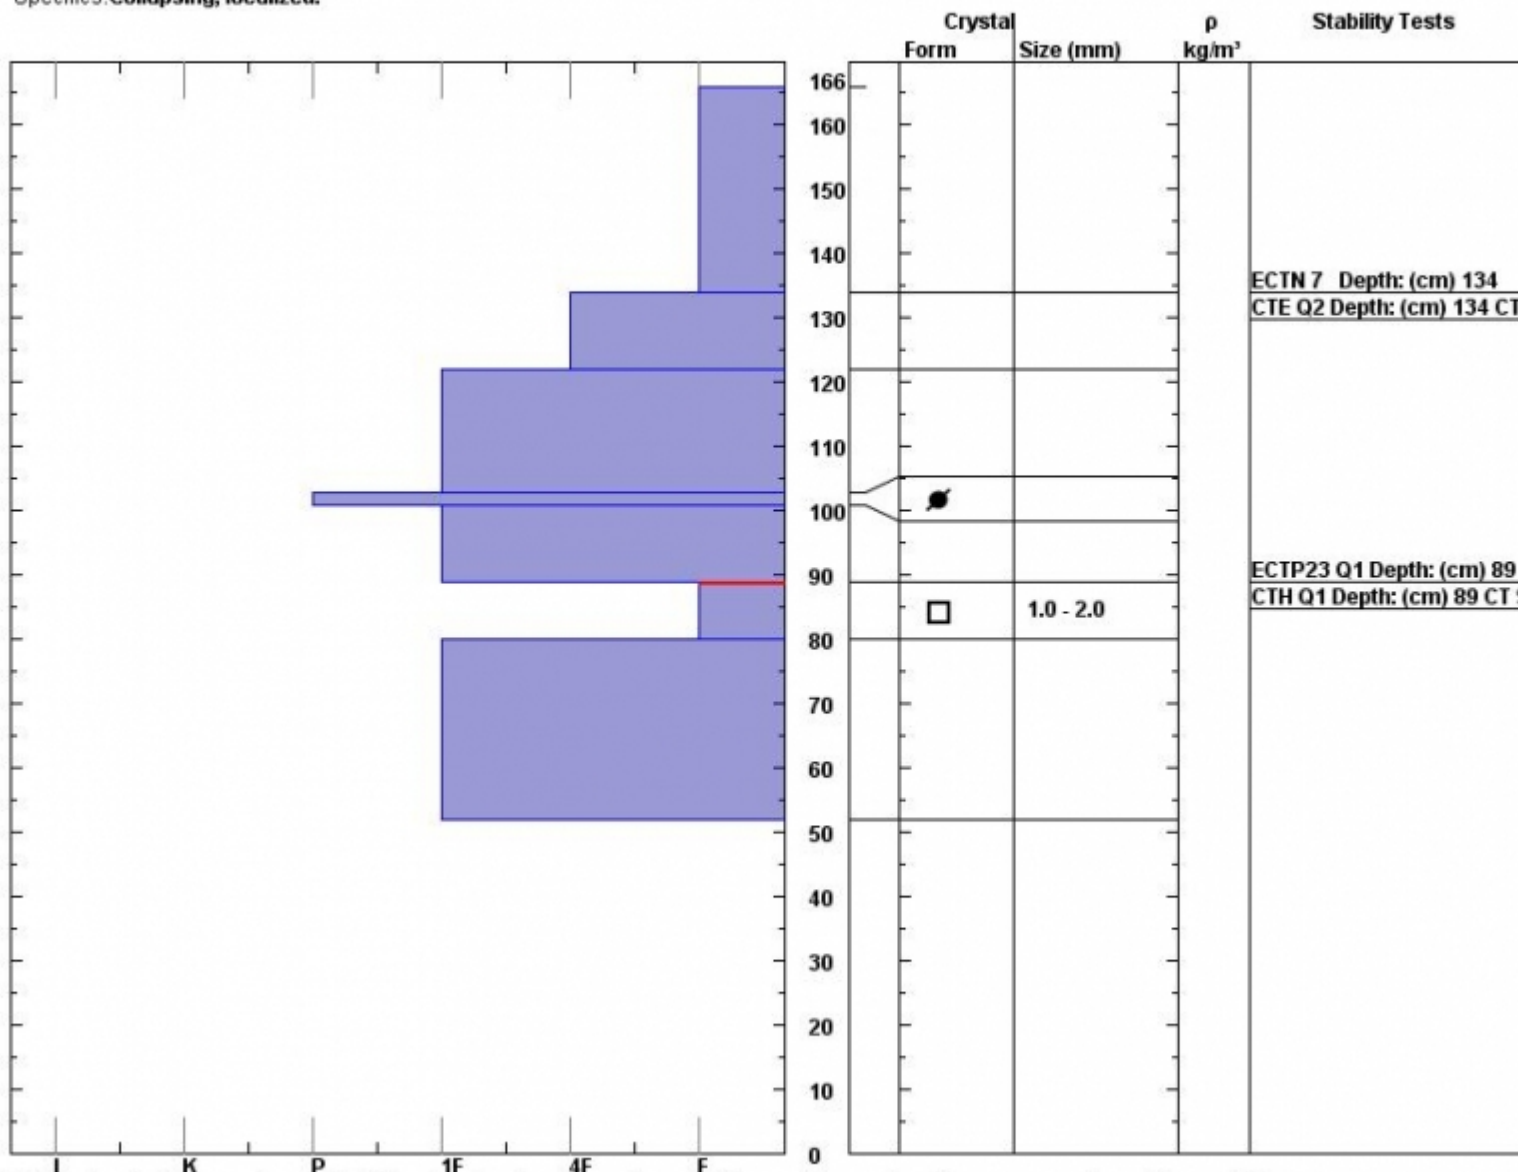

Snow Pit Profile
Alex Lowe Peak
N Gallatin, MT
 Elevation (ft) **9000**
 Aspect: **45**
 Specifics: **Collapsing, localized.**

Observer: **Mark Staples**
Tue Feb 12 13:20:00 MST 2013
 Co-ord: **45.42877 N 111.00809 W**
 Slope: **24**
 Wind loading: **no**

Stability on similar slopes: **Fair**
 Air Temperature: **C**
 Sky Cover: **sky 8/8 covered**
 Precipitation: **None**
 Wind: **Calm**

Stability Test Notes:
 Layer note:
80-89: Pro

Notes: Top foot of snow from Feb 10. Localized collapsing and a recent human triggered avalanche occurred on nsf layer at 89 cm.