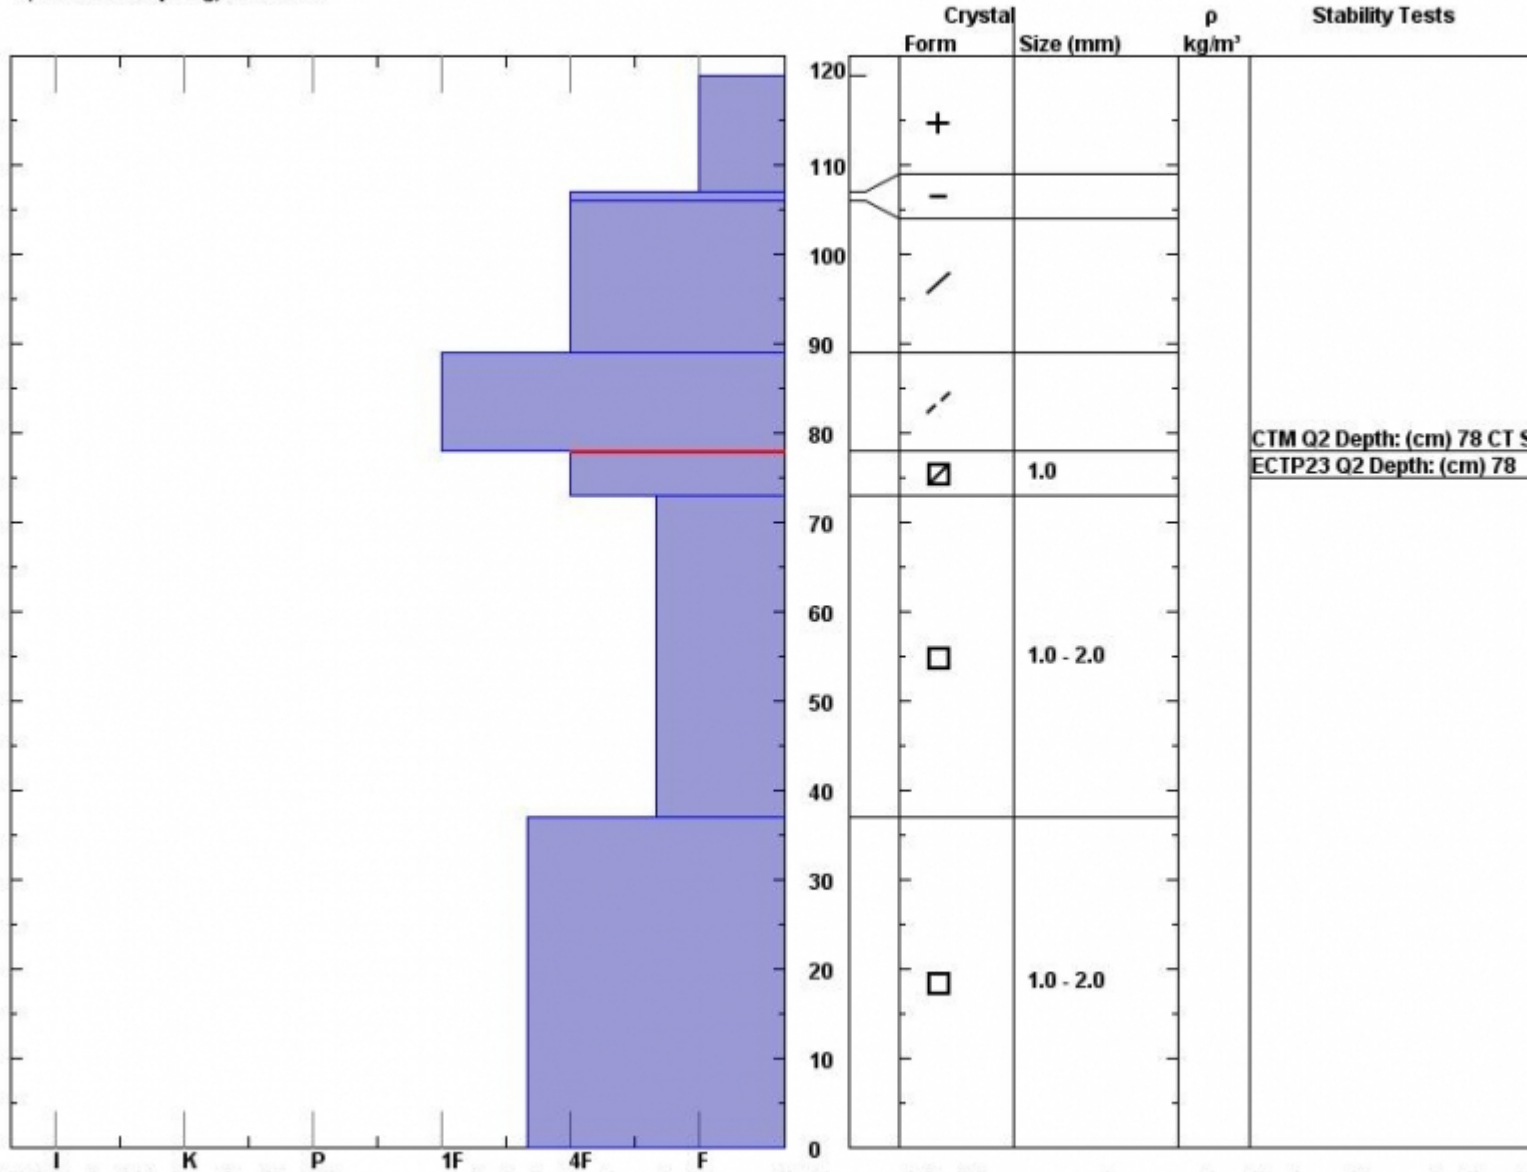

Snow Pit Profile

Observer: **Eric Knoff**

Stability on similar slopes: **Fair**

Stability Test Notes:

Layer notes

Fri Feb 15 23:42:00 MST 2013

Air Temperature: **29 F**

73-78: Pro

Southern Madison , MT

Co-ord: **44.86597 N 111.39912 W**

Sky Cover: **Clear**

Elevation (ft) **8500**

Slope: **27**

Precipitation: **None**

Aspect: **40**

Wind loading: **no**

Wind: **W Calm**

Specifics: **Collapsing, localized.**

Notes: A mid to low elevations the snowpack is shallow and weak. In areas that have a slab sitting over weaker snow, localized cracking and collapsing occurring. No avalanches were triggered.