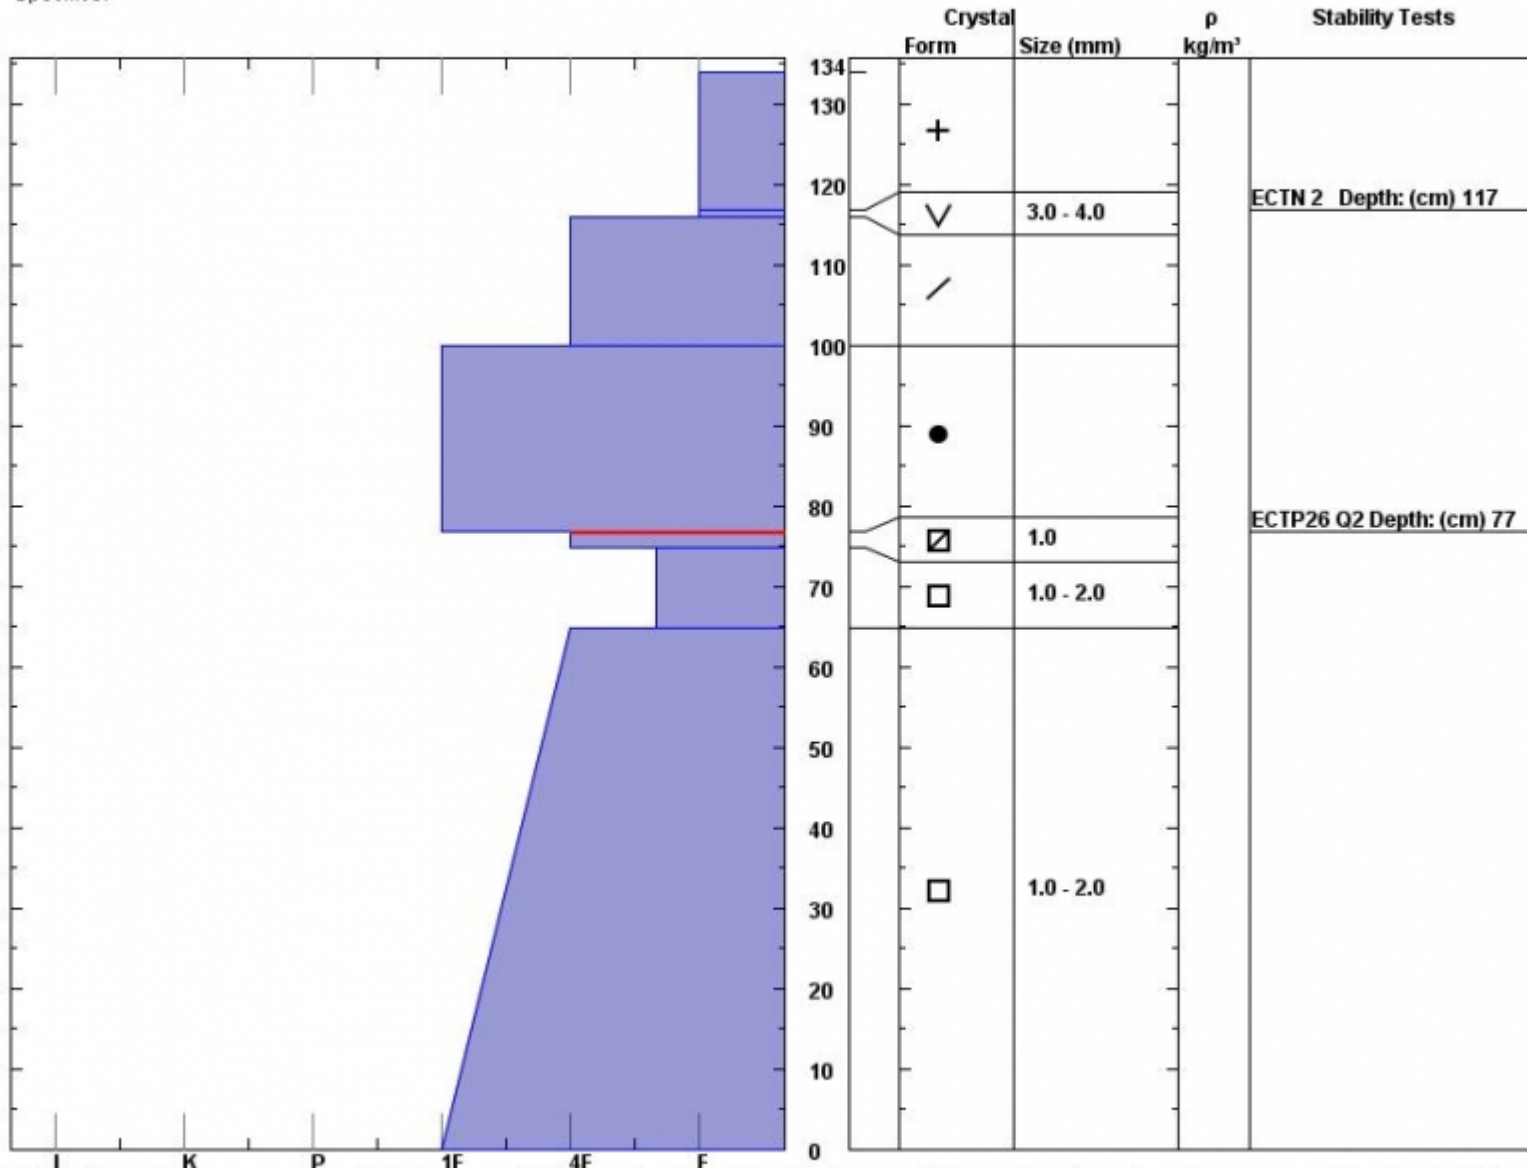

Snow Pit Profile

Observer: **Eric Knoff**

Stability on similar slopes: **Fair**

Stability Test Notes:

Layer note

Northern Madison, MT

Sun Feb 17 15:27:48 MST 2013

Air Temperature: **F**

75-77: Pro

Elevation (ft) **9500**

Co-ord: **45.30122 N 111.32356 W**

Sky Cover: **sky 8/8 covered**

Aspect: **40**

Slope: **28**

Precipitation: **Snow - 1 cm/hr**

Specifics:

Wind loading: **no**

Wind: **NW Light Breeze**

Notes: Thought the snowpack would be deeper on this aspect and elevation. Weak snow in the pack continues to raise concerns. We stayed off steep

Advisory Region
Northern Madison
Northern Madison, 2013-02-17