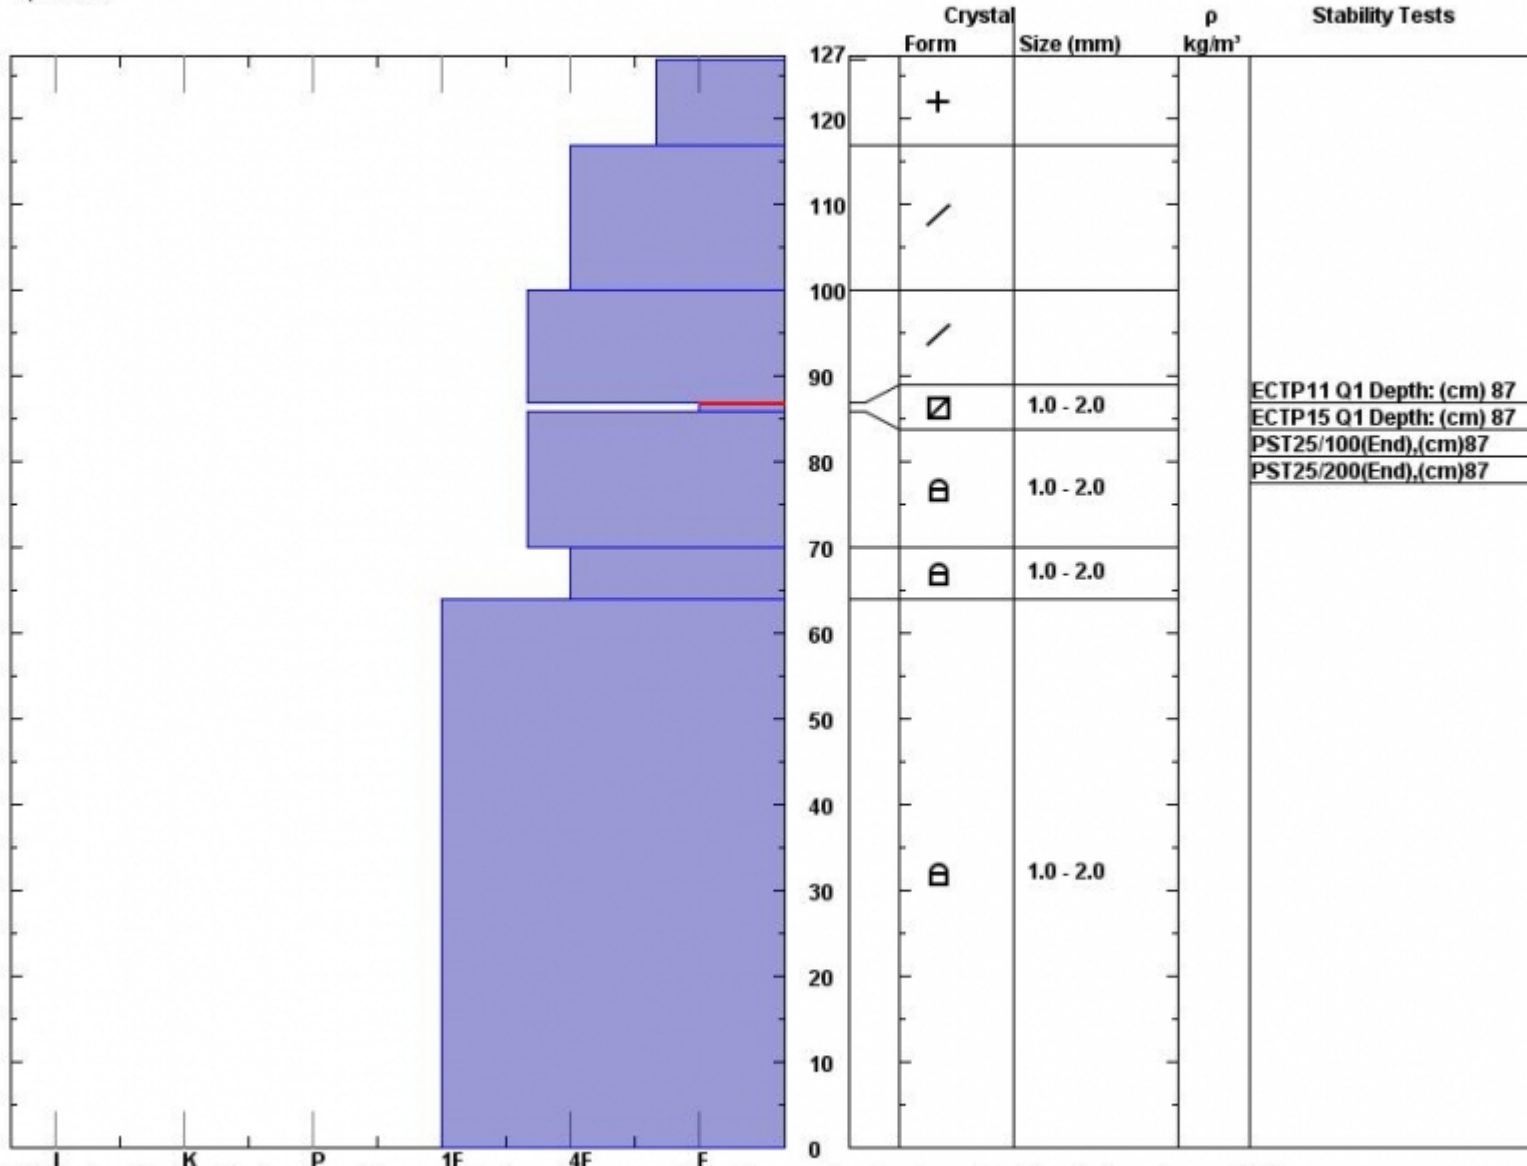

Snow Pit Profile

Observer: **Eric Knoff**

Stability on similar slopes: **Fair**

Stability Test Notes:

Layer note

Southern Madison, MT

Thu Feb 21 01:36:00 MST 2013

Air Temperature: **20 F**

86-87: Pro

Elevation (ft) **8576**

Co-ord: **44.84369 N 111.3444 W**

Sky Cover: **Clear**

Aspect: **330**

Slope: **22**

Precipitation: **None**

Specifics:

Wind loading: **no**

Wind: **SW Light Breeze**

Notes: Despite consistent propagation, we did not experience and cracking or collapsing. I would not trust steep slopes in this area.

Advisory Region
Southern Madison
Southern Madison, 2013-02-22