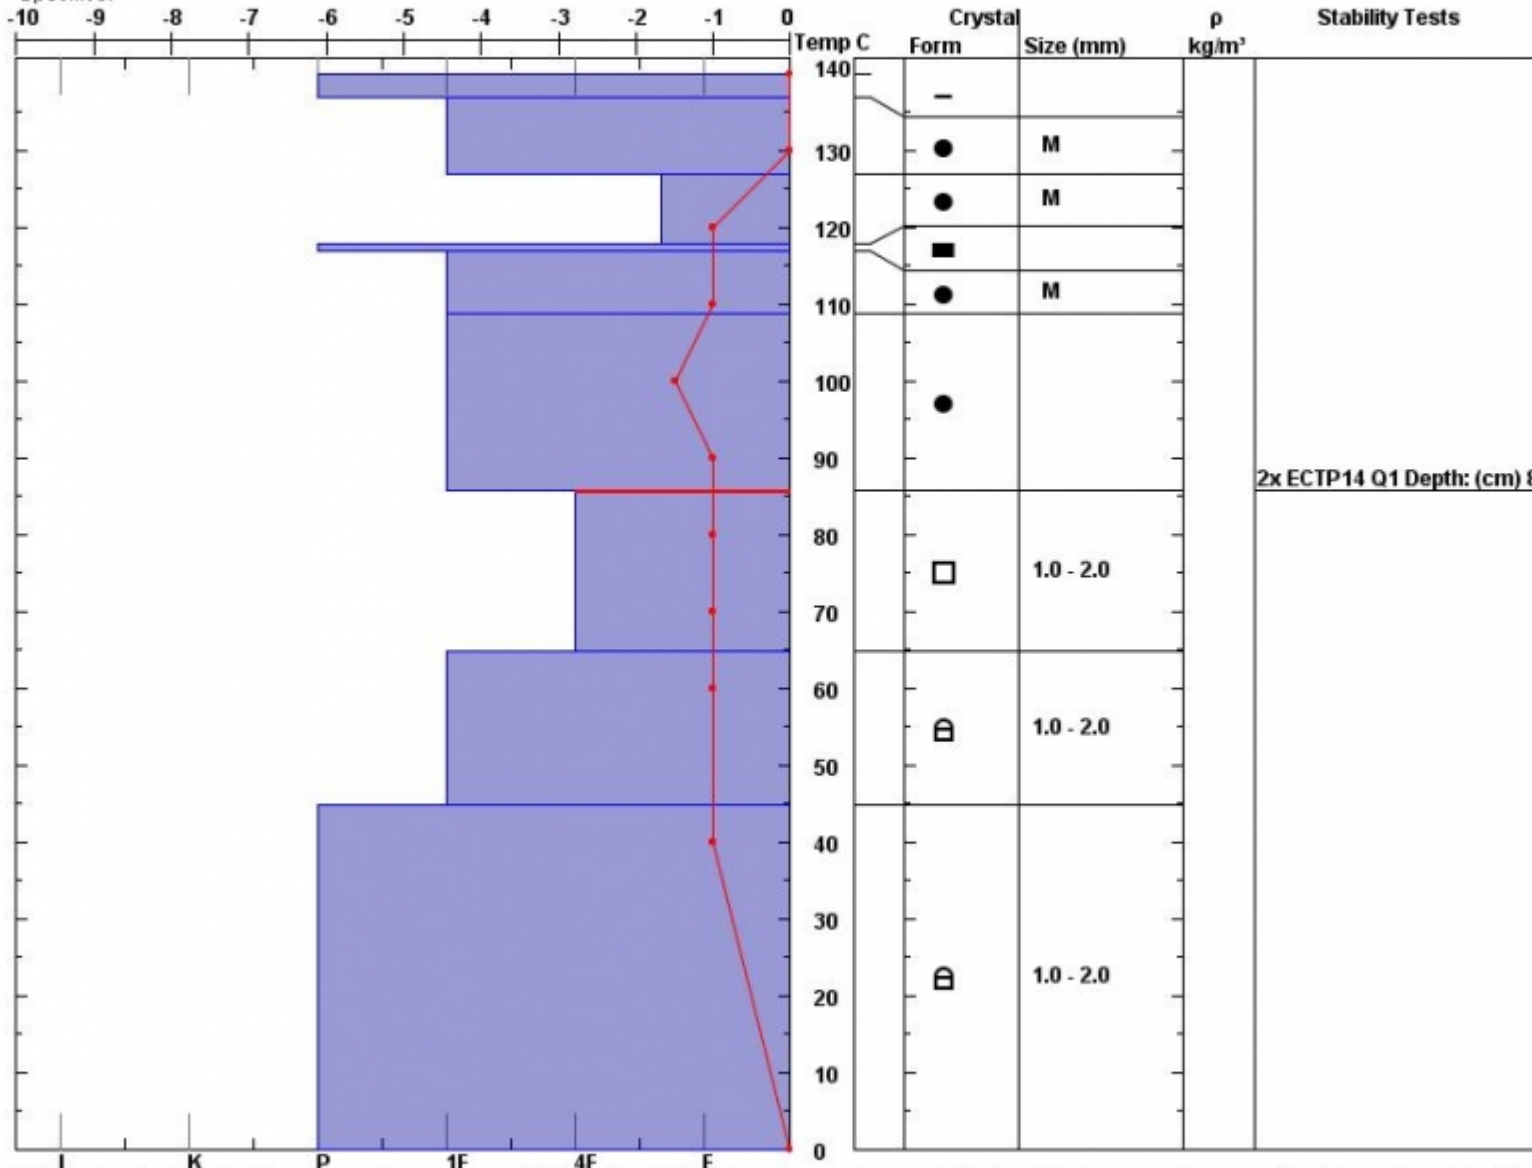

Snow Pit Profile
Mt Abundance
Cooke City, MT
 Elevation (ft) **9670**
 Aspect: **190**
 Specifics:

Observer: **Eric Knoff**
Fri Mar 15 14:30:00 MDT 2013
 Co-ord: **45.06683 N 110.01458 W**
 Slope: **27**
 Wind loading: **previous**

Stability on similar slopes: **Fair**
 Air Temperature: **32 C**
 Sky Cover: **sky 3/8 to 4/8 covered**
 Precipitation: **None**
 Wind: **SW Moderate**

Stability Test Notes:

Layer notes:
65-86: Pro

Notes: Facets buried mid pack remain a concern. After getting 2 ECTP's we truned around. We did not get any cracking or collapsing but we did not tr slopes.