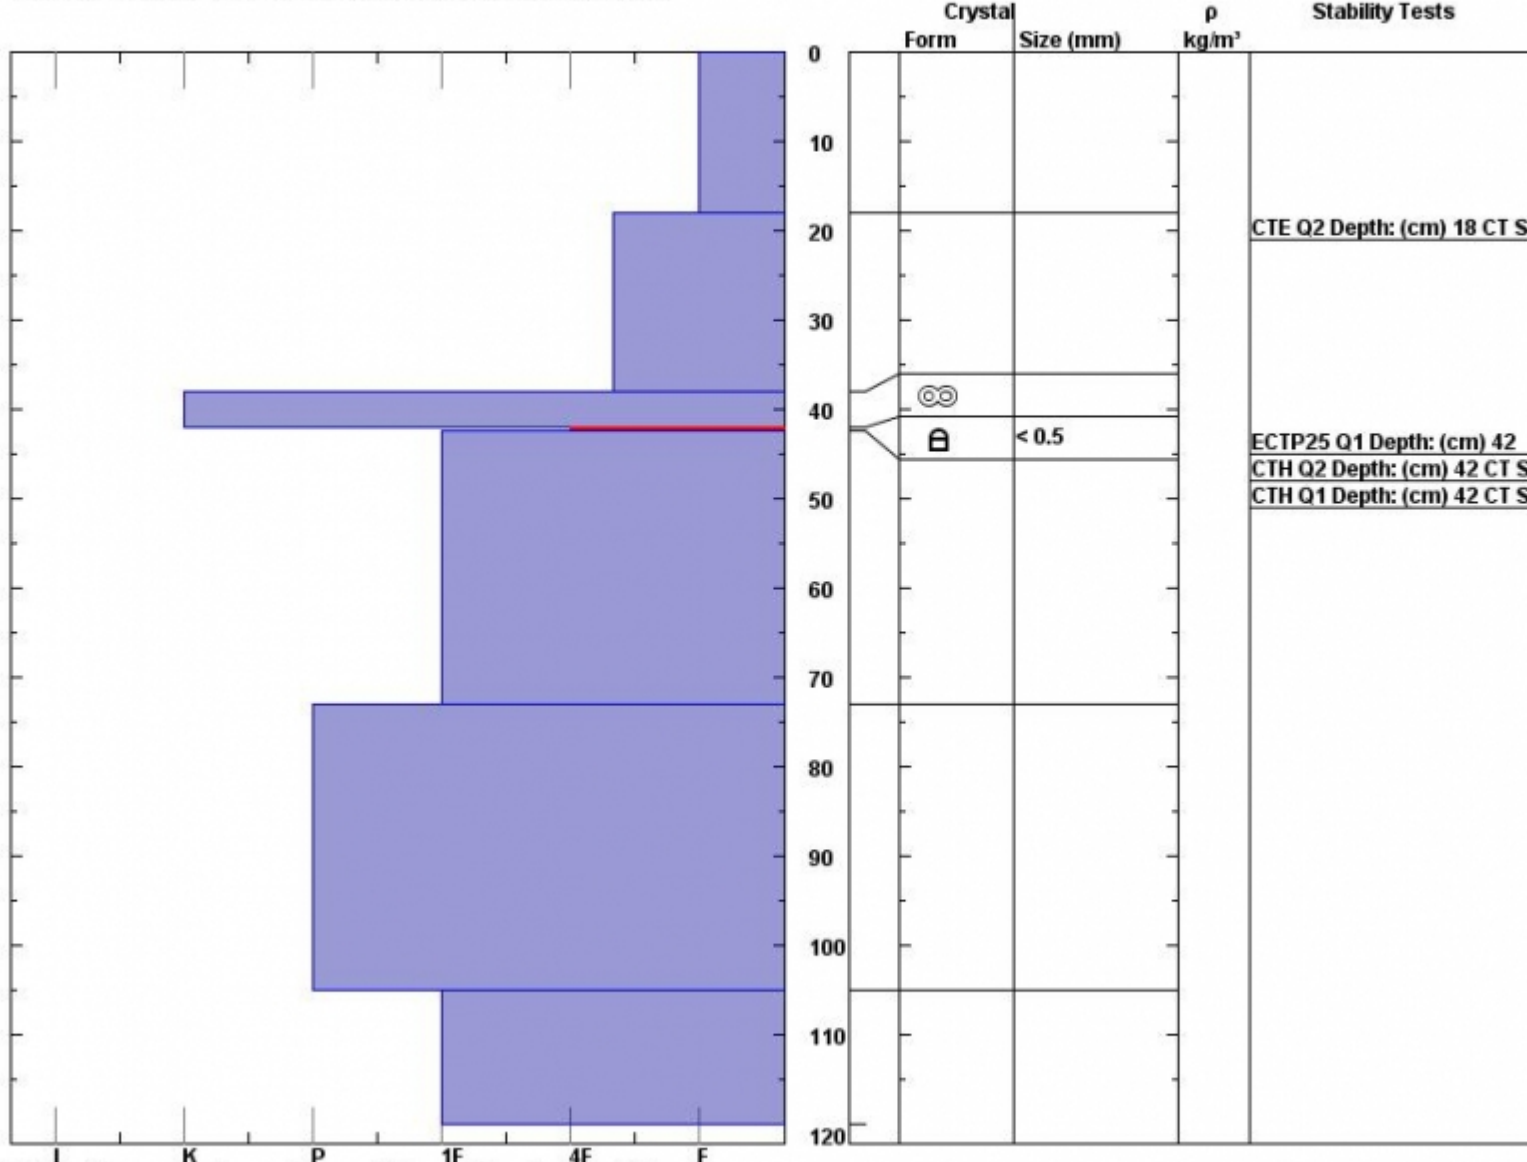

Snow Pit Profile
Middle Basin
N. Madison, MT
 Elevation (ft) **9380**
 Aspect: **70**

Observer: **Doug Chabot**
Sun Mar 24 12:00:00 MDT 2013
 Co-ord: **45.32514 N 111.38187 W**
 Slope: **30**
 Wind loading: **previous**

Stability on similar slopes: **Very Good** **HS190**
 Air Temperature: **C**
 Sky Cover: **Clear**
 Precipitation: **None**
 Wind: **Calm**

Layer notes: **42-42.5: P**
 Stability Test Notes:

Specifics: **We skied slope. Ski tracks on slope. Supportable crust.**

Notes: The snowpack was deep and strong. We only dug to 120 cm.

Advisory Region
 Northern Madison
 Northern Madison, 2013-03-24