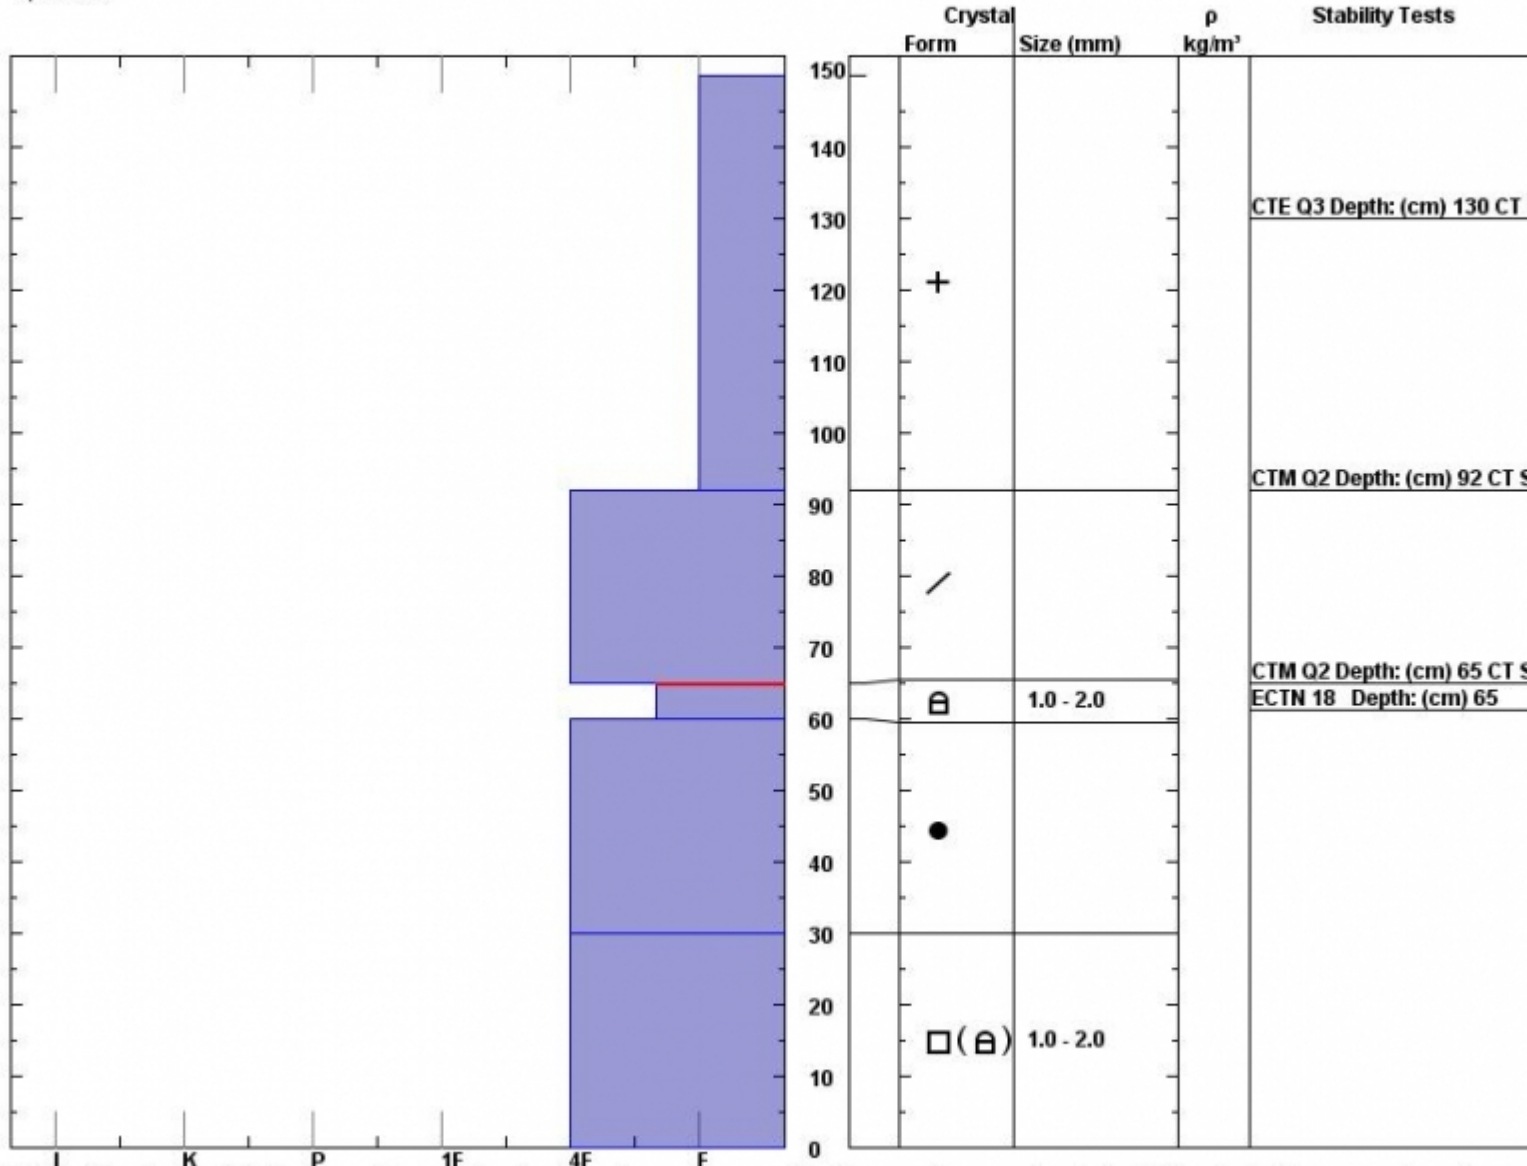

Snow Pit Profile
Divide Peak
Northern Gallatin, MT
 Elevation (ft) **8970**
 Aspect: **30**
 Specifics:

Observer: **Eric Knoff**
Thu Dec 26 08:31:30 MST 2013
 Co-ord: **45.39228 N 110.96001 W**
 Slope: **25**
 Wind loading: **no**

Stability on similar slopes: **Fair**
 Air Temperature: **22 C**
 Sky Cover: **sky 8/8 covered**
 Precipitation: **Snow < 0.5 cm/hr**
 Wind: **SW Moderate**

Stability Test Notes:
 Layer notes:
60-65: Pro

Notes: This slope had stable snow. A layer of facets mid pack was a concern, but it wasn't propagating in stability tests. In other areas where the snow was less uniform, stability was much worse.

Advisory Region
 Northern Gallatin
 Northern Gallatin, 2013-12-26