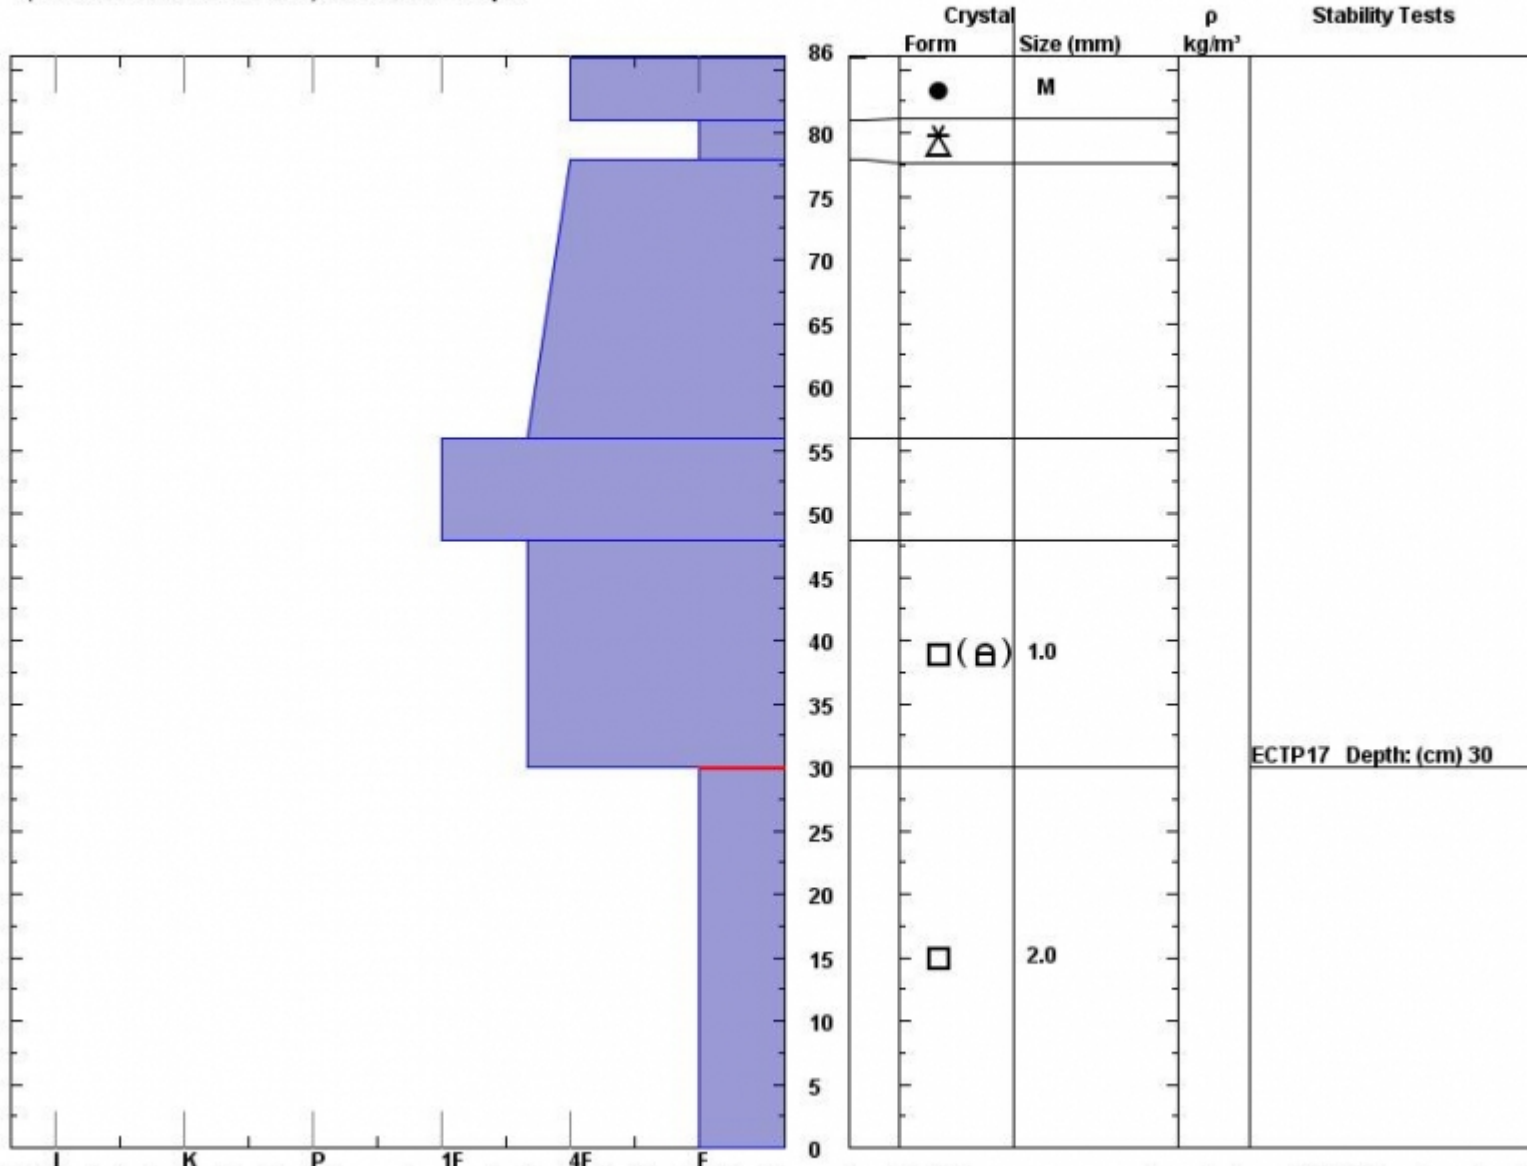

Snow Pit Profile

Ellis - low

N Gallatin, MT

Elevation (ft) 7540

Aspect: 72

Specifics: **Avalanche Pit: other; Ski tracks on slope.**

Observer: **Mark Staples**

Thu Dec 26 10:30:00 MST 2013

Co-ord: 45.57647 N 110.94865 W

Slope: 30

Wind loading: no

Stability on similar slopes: **Very Poor**

Air Temperature: C

Sky Cover:

Precipitation:

Wind:

Stability Test Notes:

Layer note

0-30: Prob

Notes: Party involved in skier triggered avalanche dug a pit in this location. They got an ECTN. There was no question about our ECTP. This pit was level start of deposition of avalanche debris although it ran another 300 feet.