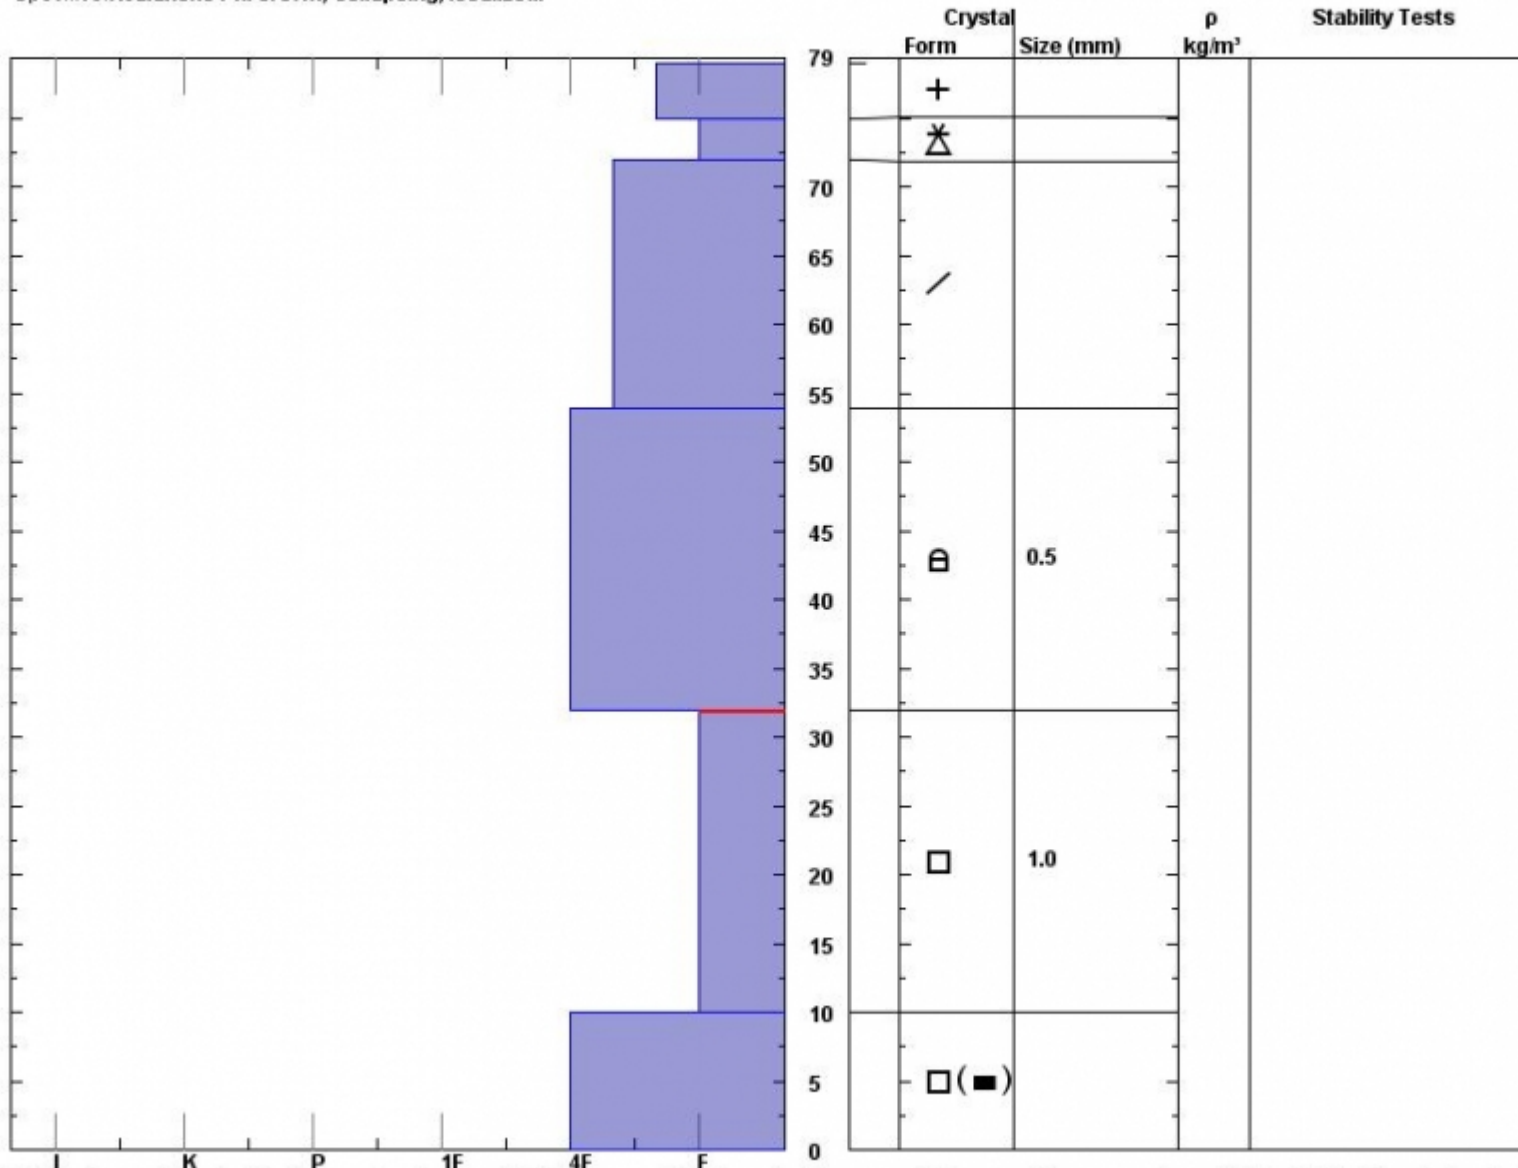

Snow Pit Profile
Ellis - crown face
N Gallatin, MT
 Elevation (ft) **7950**
 Aspect: **70**

Observer: **Mark Staples**
Thu Dec 26 11:00:00 MST 2013
 Co-ord: **45.57607 N 110.95067 W**
 Slope: **35**
 Wind loading:

Stability on similar slopes: **Very Poor**
 Air Temperature: **C**
 Sky Cover:
 Precipitation:
 Wind:

Stability Test Notes:
 Layer note:
10:32: Pro

Specifics: **Avalanche Pit: crown; Collapsing, localized.**

Notes: Crown face of skier triggered avalanche. Pit dug where ski tracks enter the crown. Trigger point was very close to this. Width of avalanche about 700ft. Skier rode off the slab and escape the slide. Avalanche broke at 32cm