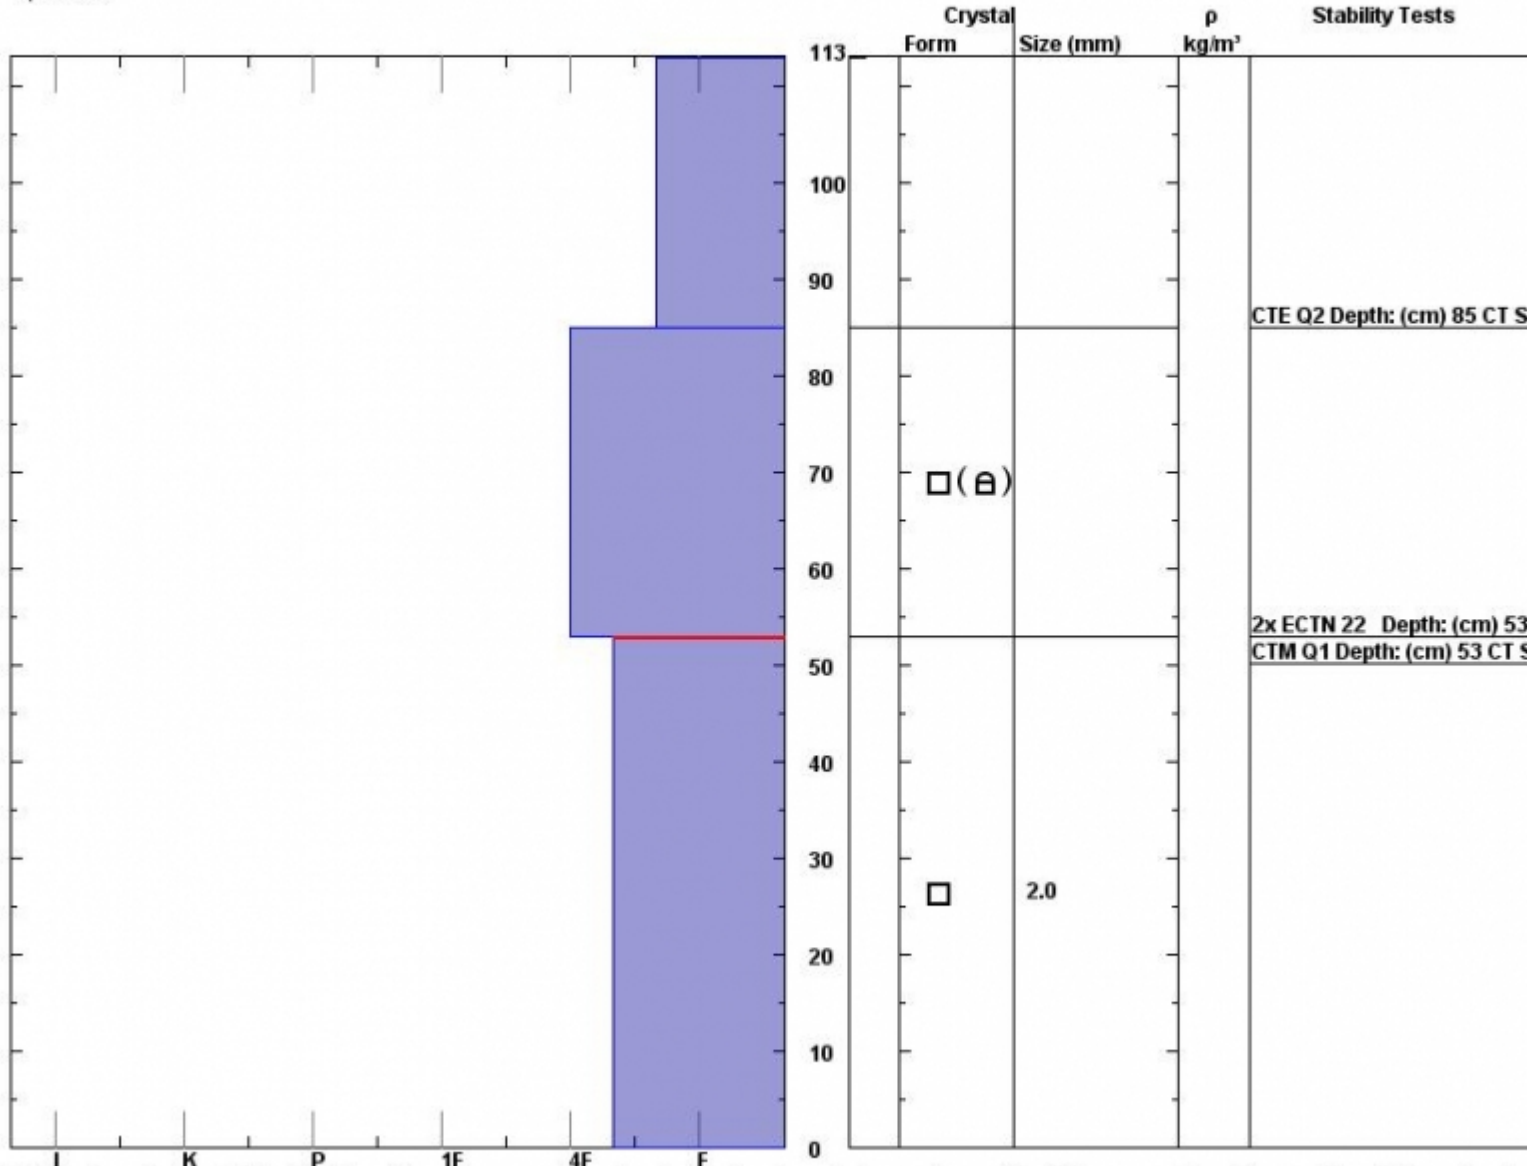

Snow Pit Profile
Head of Beaver
N. Madison, MT
 Elevation (ft) **9500**
 Aspect: **64**
 Specifics:

Observer: **Doug Chabot**
Sun Dec 22 12:25:00 MST 2013
 Co-ord: **45.17104 N 111.37302 W**
 Slope: **30**
 Wind loading: **yes**

Stability on similar slopes: **Poor**
 Air Temperature: **C**
 Sky Cover: **sky 8/8 covered**
 Precipitation: **Snow - 5 cm/hr**
 Wind: **SW Moderate**

HS113

Stability Test Notes:

Layer note

0-53: Prob

Notes: Snowing hard. We did not want to get on or near avalanche terrain. Surprised we got no collapsing or cracking. Also could not trigger the slope, seemed like we should be able to do.