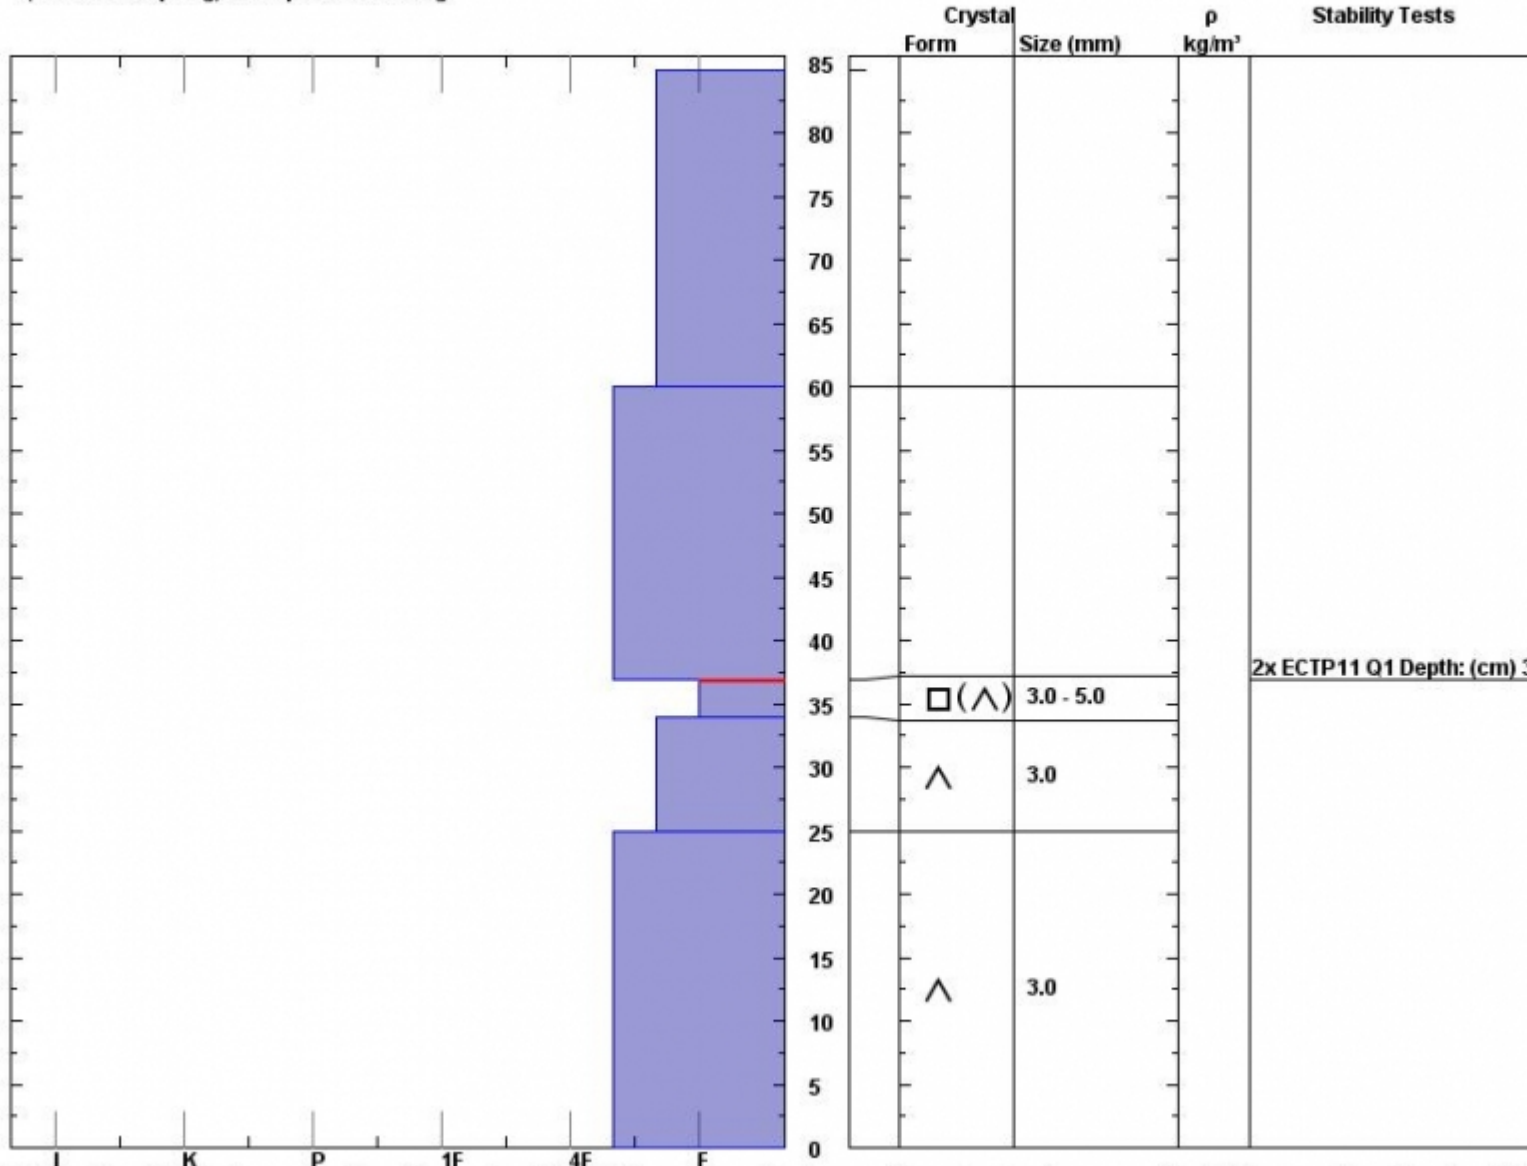

Snow Pit Profile  
**Bacon Rind Mdw**  
**S. Madison, MT**  
 Elevation (ft) **8731**  
 Aspect: **90**  
 Specifics: **Collapsing, widespread. Cracking.**

Observer: **Doug Chabot**  
**Wed Dec 25 11:00:00 MST 2013**  
 Co-ord: **N W**  
 Slope: **24**  
 Wind loading: **no**

Stability on similar slopes: **Very Poor**  
 Air Temperature: **C**  
 Sky Cover: **sky 3/8 to 4/8 covered**  
 Precipitation: **None**  
 Wind: **Calm**

HS85  
 Stability Test Notes:  
 Layer note  
**34-37: Pro**