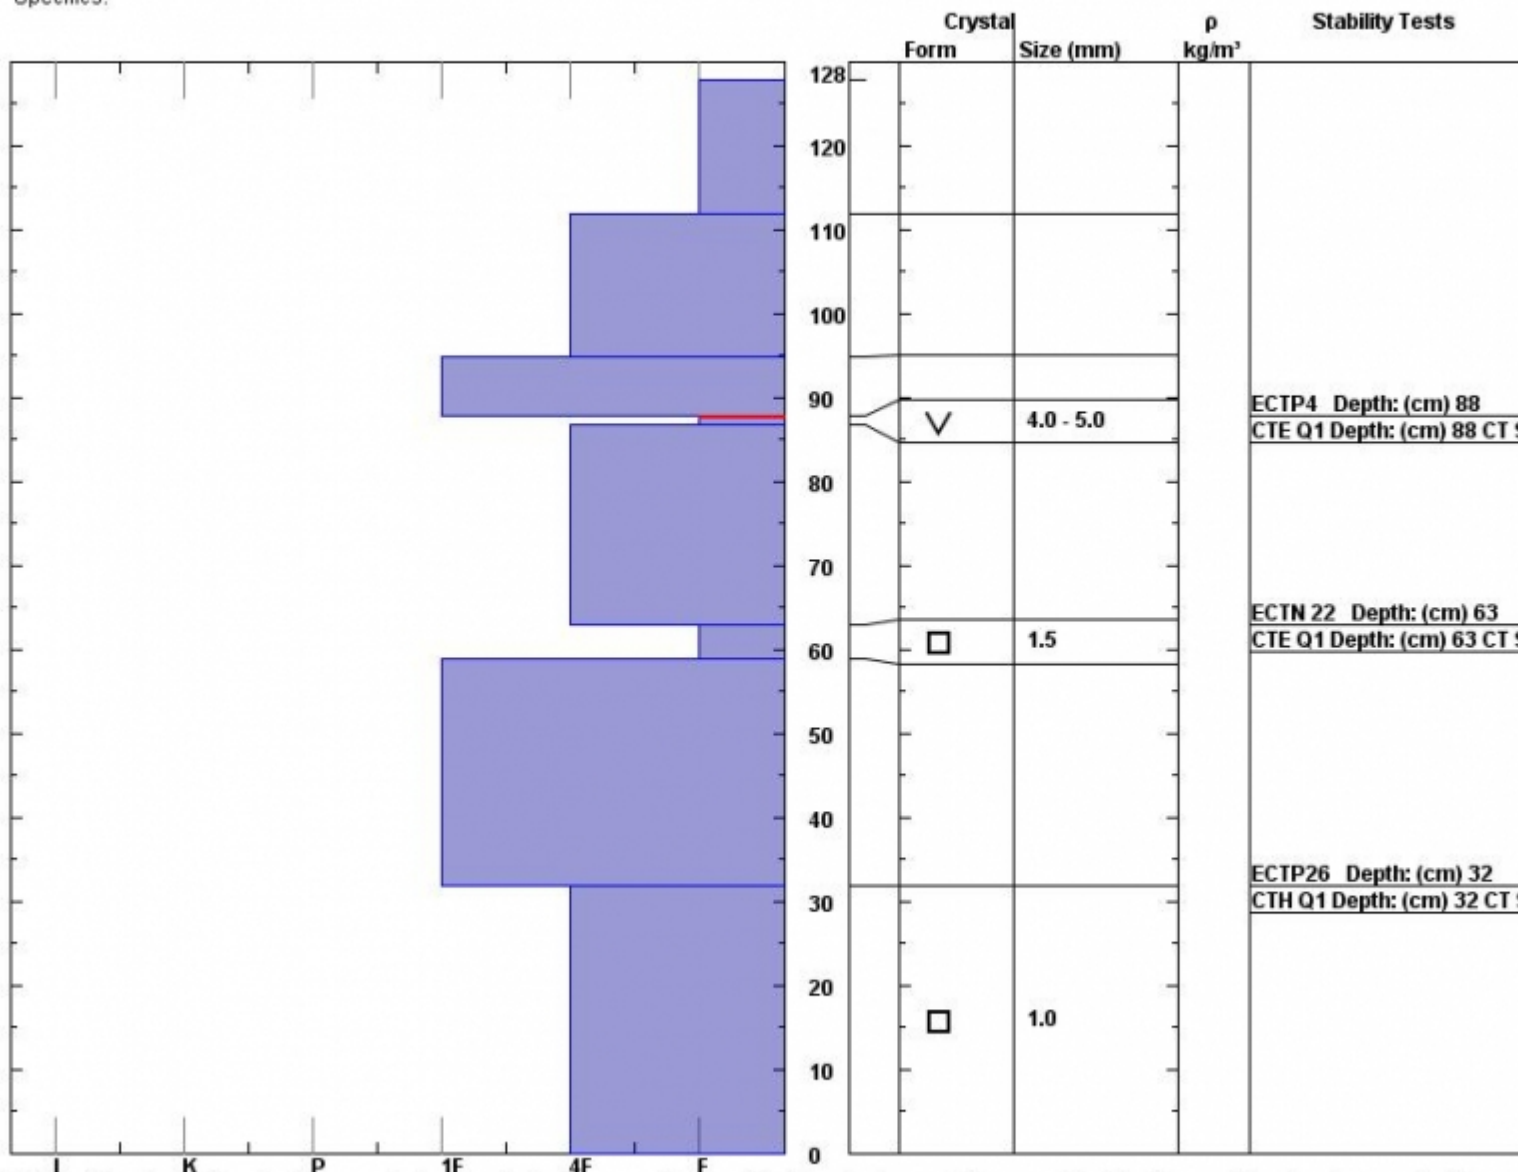

Snow Pit Profile
Cabin/Teepee Divide
S Madison, MT
 Elevation (ft) **9313**
 Aspect: **70**
 Specifics:

Observer: **Mark Staples**
Sat Dec 28 10:30:00 MST 2013
 Co-ord: **44.88855 N 111.18336 W**
 Slope: **27**
 Wind loading: **no**

Stability on similar slopes: **Very Poor**
 Air Temperature: **C**
 Sky Cover:
 Precipitation:
 Wind:

Stability Test Notes:
 Layer notes:
87-88: Pro

Notes: This pit may have had some wind loading but not too much. 3 prominent weak layers. Take your pick. We observed 5 avalanches on similar aspects were snowmobile triggered. Two were natural. The 5th was unknown.