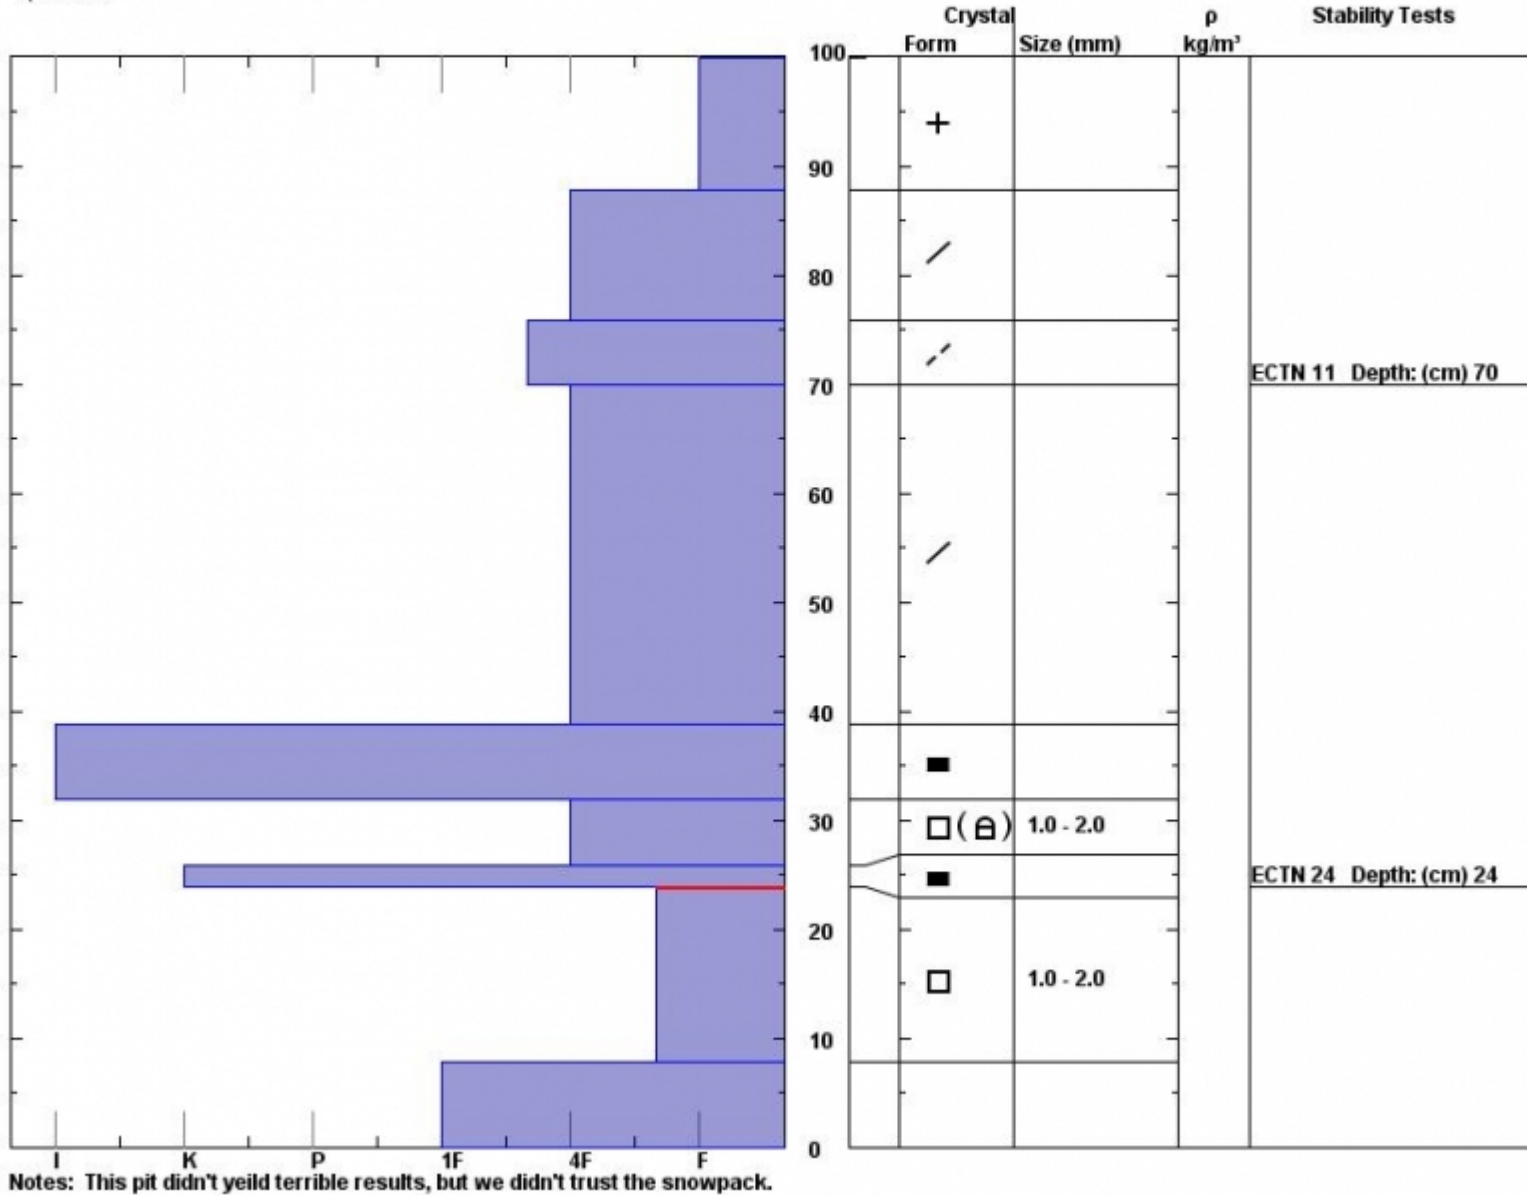

Snow Pit Profile  
**Scotch Bonett**  
**Cooke City, MT**  
 Elevation (ft) **9950**  
 Aspect: **136**  
 Specifics:

Observer: **Eric Knoff**  
**Thu Dec 19 00:56:00 MST 2013**  
 Co-ord: **45.07102 N 109.94456 W**  
 Slope: **34**  
 Wind loading: **no**

Stability on similar slopes: **Fair**  
 Air Temperature: **C**  
 Sky Cover: **sky 4/8 to 8/8 covered**  
 Precipitation: **None**  
 Wind: **SW Moderate**

Stability Test Notes:

Layer note  
**8-24: Prob**