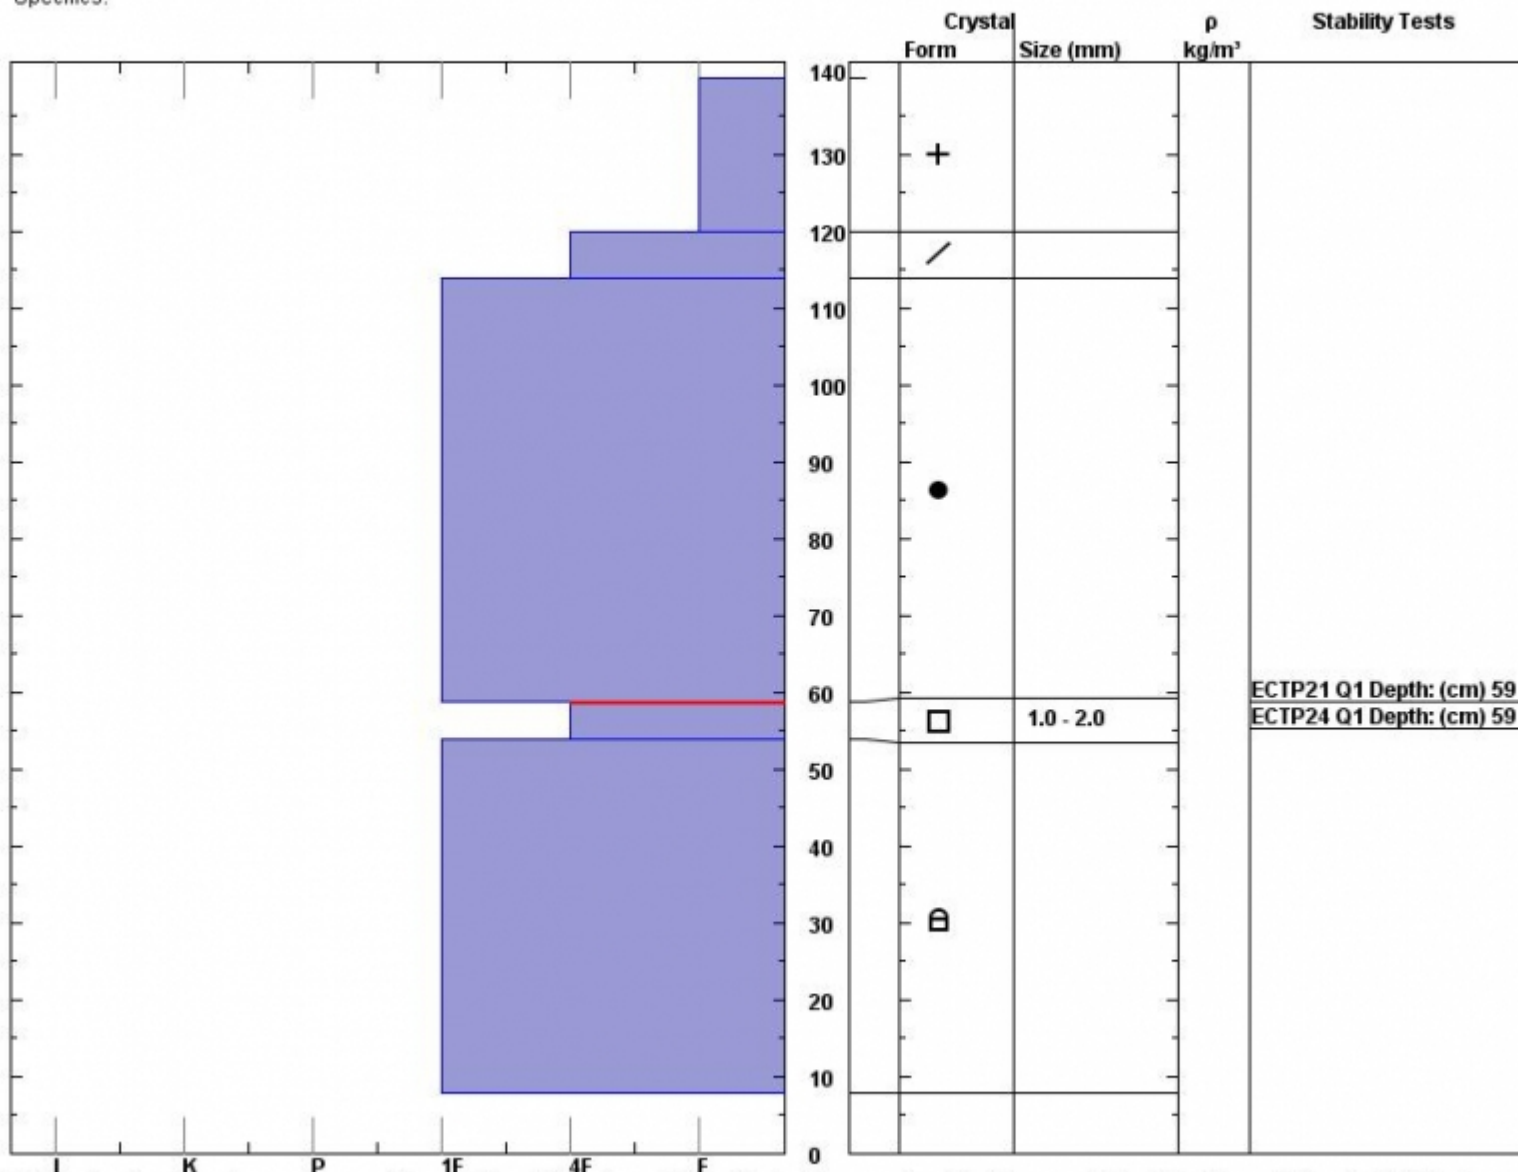

Snow Pit Profile
Scotch Bonett
Cooke City, MT
 Elevation (ft) **10139**
 Aspect: **110**
 Specifics:

Observer: **Eric Knoff**
Thu Dec 19 01:10:00 MST 2013
 Co-ord: **45.07185 N 109.94452 W**
 Slope: **29**
 Wind loading: **previous**

Stability on similar slopes: **Fair**
 Air Temperature: **C**
 Sky Cover: **sky 4/8 to 8/8 covered**
 Precipitation: **None**
 Wind: **SW Moderate**

Stability Test Notes:
 Layer note: **54-59: Pro**

Notes: Facets mid pack were propagating with hard force. It would take finding the sweet spot to trigger a slide, but I still wouldn't gut shot this slope.