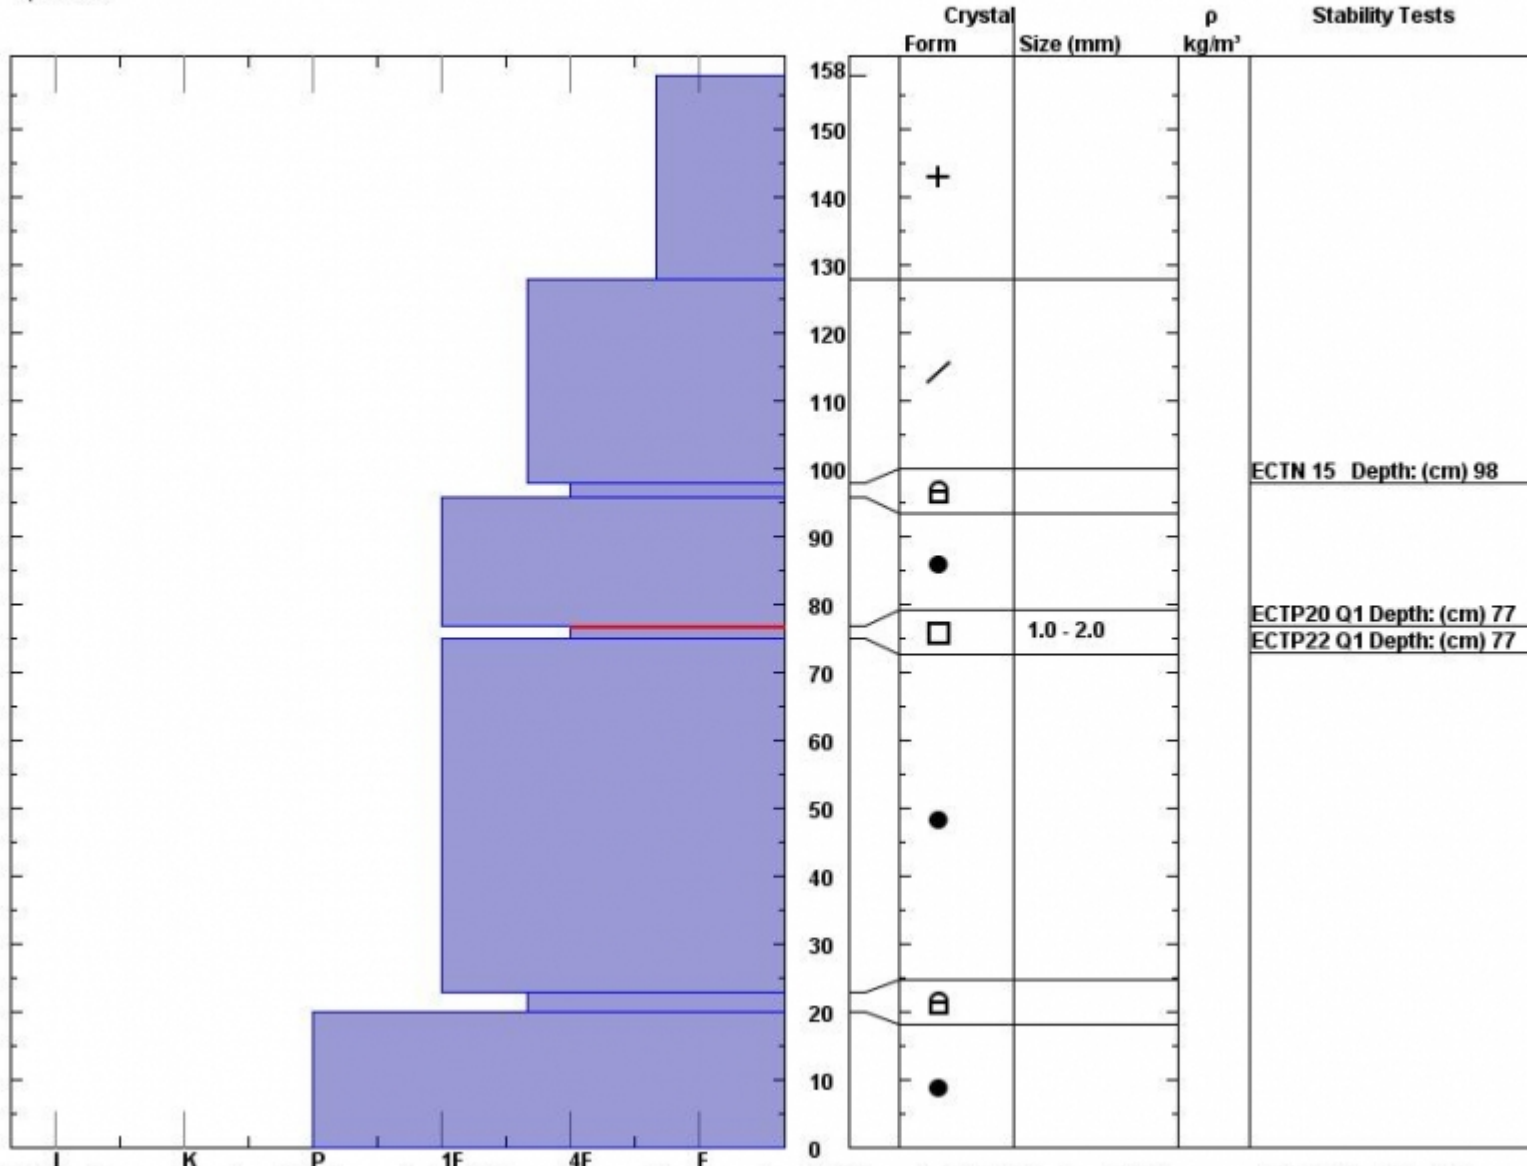

Snow Pit Profile
Goose Lake
Cooke City, MT
 Elevation (ft) **9800**
 Aspect: **90**
 Specifics:

Observer: **Eric Knoff**
Fri Dec 20 10:45:00 MST 2013
 Co-ord: **45.10544 N 109.91714 W**
 Slope: **28**
 Wind loading: **previous**

Stability on similar slopes: **Fair**
 Air Temperature: **C**
 Sky Cover: **Clear**
 Precipitation: **None**
 Wind: **SW Calm**

Stability Test Notes:
 Layer note:
75-77: Pro

Notes: A layer of facets mid pack was the LOC. It was taking a lot of force to get this layer to fail, but it when it did it propagated. Still don't trust the snowpack.