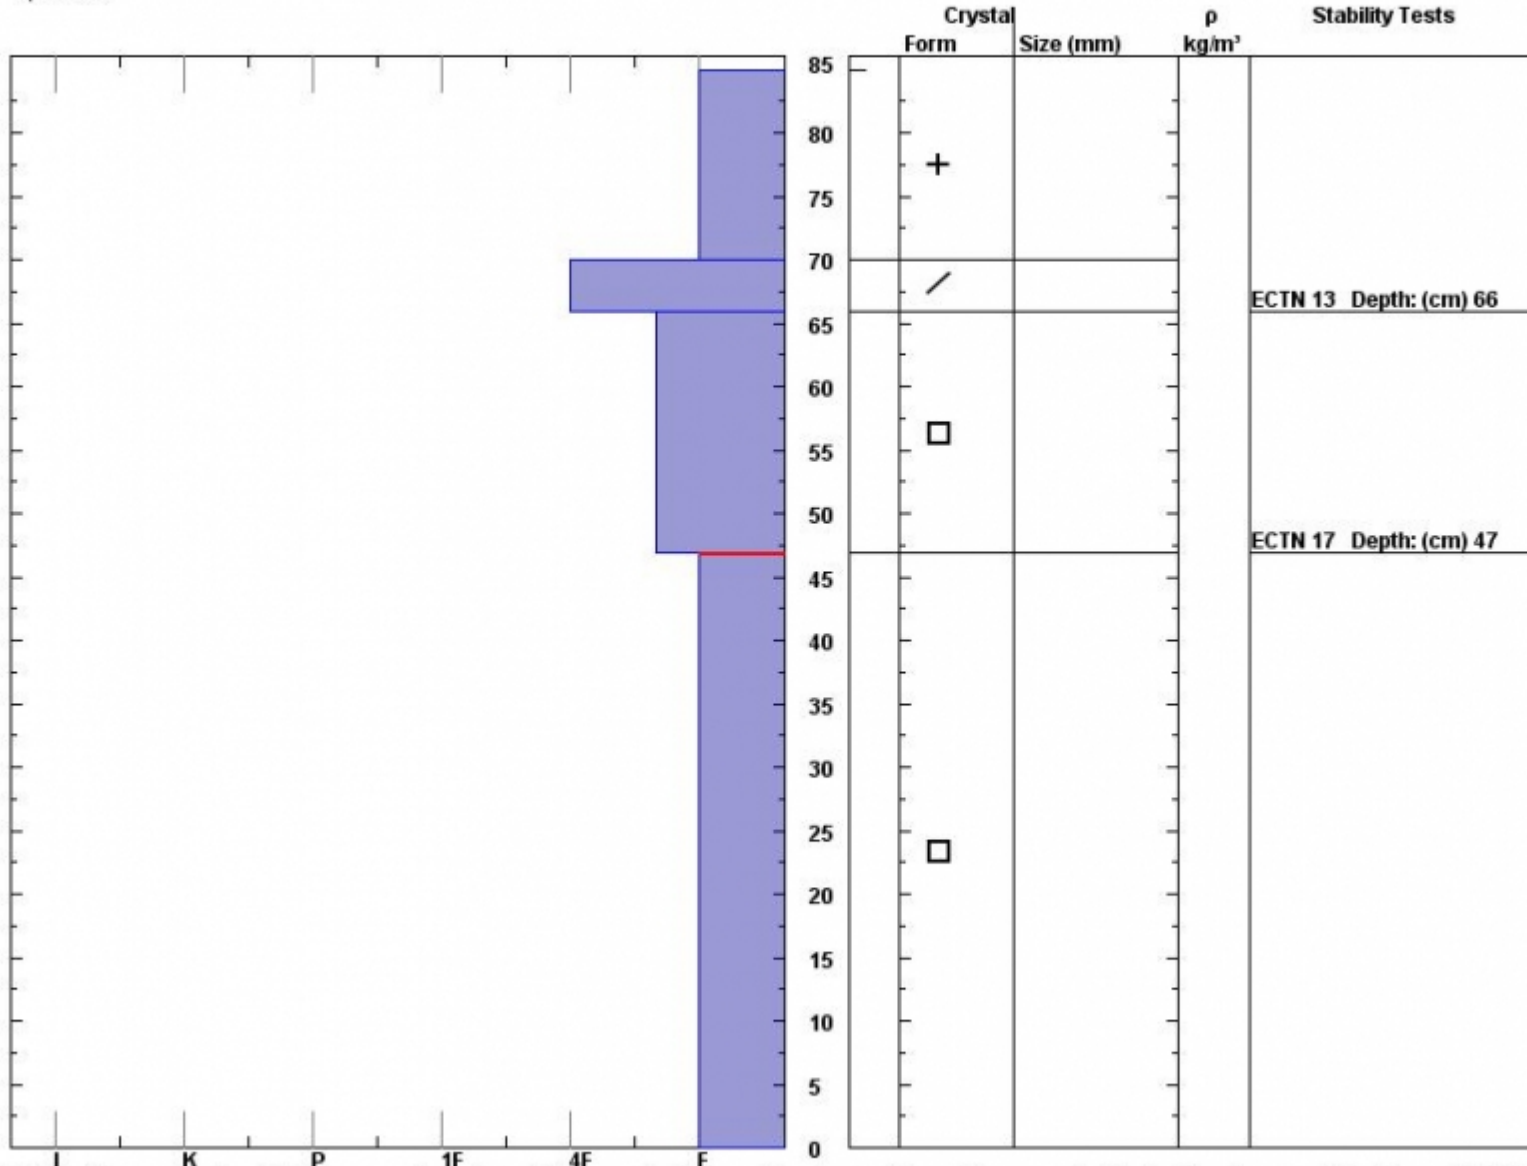

Snow Pit Profile
Goose Lake
Cooke City, MT
 Elevation (ft) **9800**
 Aspect: **320**
 Specifics:

Observer: **Eric Knoff**
Fri Dec 20 11:51:00 MST 2013
 Co-ord: **45.10252 N 109.91807 W**
 Slope: **33**
 Wind loading: **no**

Stability on similar slopes: **Fair**
 Air Temperature: **C**
 Sky Cover: **Clear**
 Precipitation: **None**
 Wind: **SW Calm**

Stability Test Notes:

Layer note
0-47: Prob

Notes: The snowpack on this slope much shallower than expected. It must have been stripped at some point. Lots of weak snow but lacking slab. Will unstable with more snow.