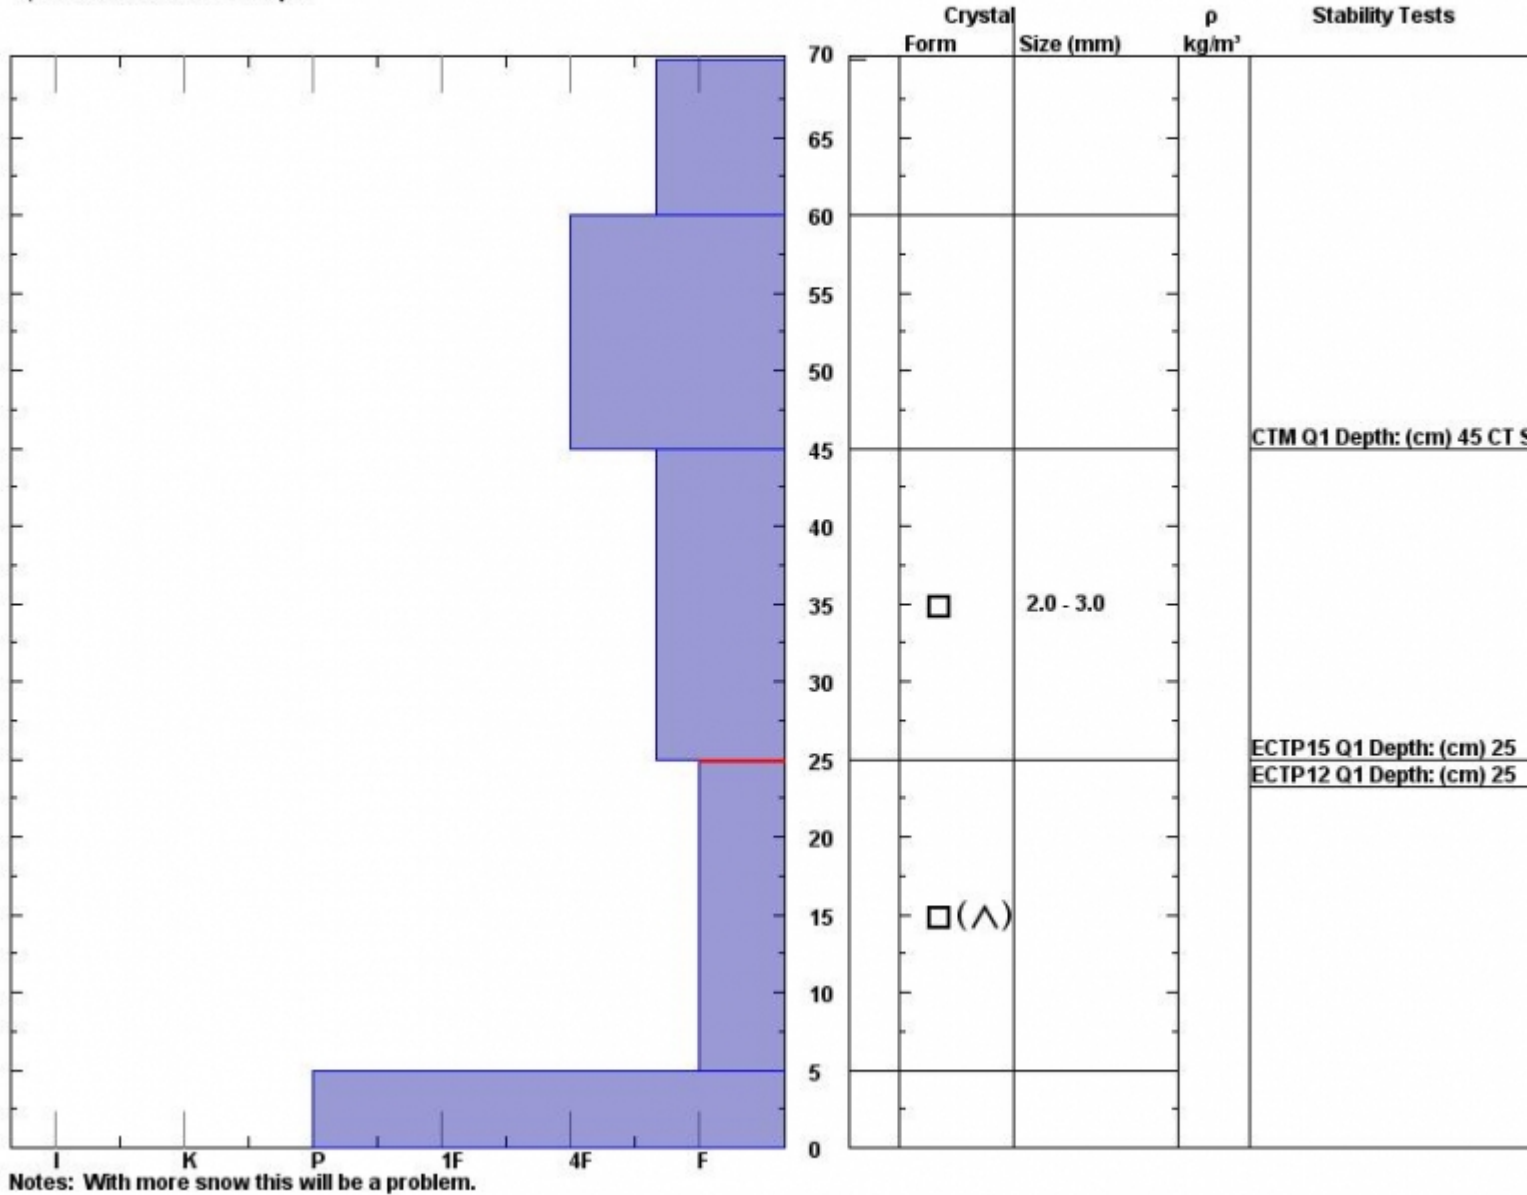

Snow Pit Profile
Trapper Ck
Henry, MT
 Elevation (ft) **8804**
 Aspect: **134**
 Specifics: **Ski tracks on slope.**

Observer: **Doug Chabot**
Sun Dec 29 11:05:00 MST 2013
 Co-ord: **44.83886 N 111.34165 W**
 Slope: **23**
 Wind loading: **no**

Stability on similar slopes: **Fair**
 Air Temperature: **F**
 Sky Cover: **sky < 2.0 covered**
 Precipitation: **None**
 Wind: **Calm**

HS70
 Stability Test Notes:

Layer note
5-25: Prob

Advisory Region
 Lionhead Range
 Lionhead Range, 2014-01-02