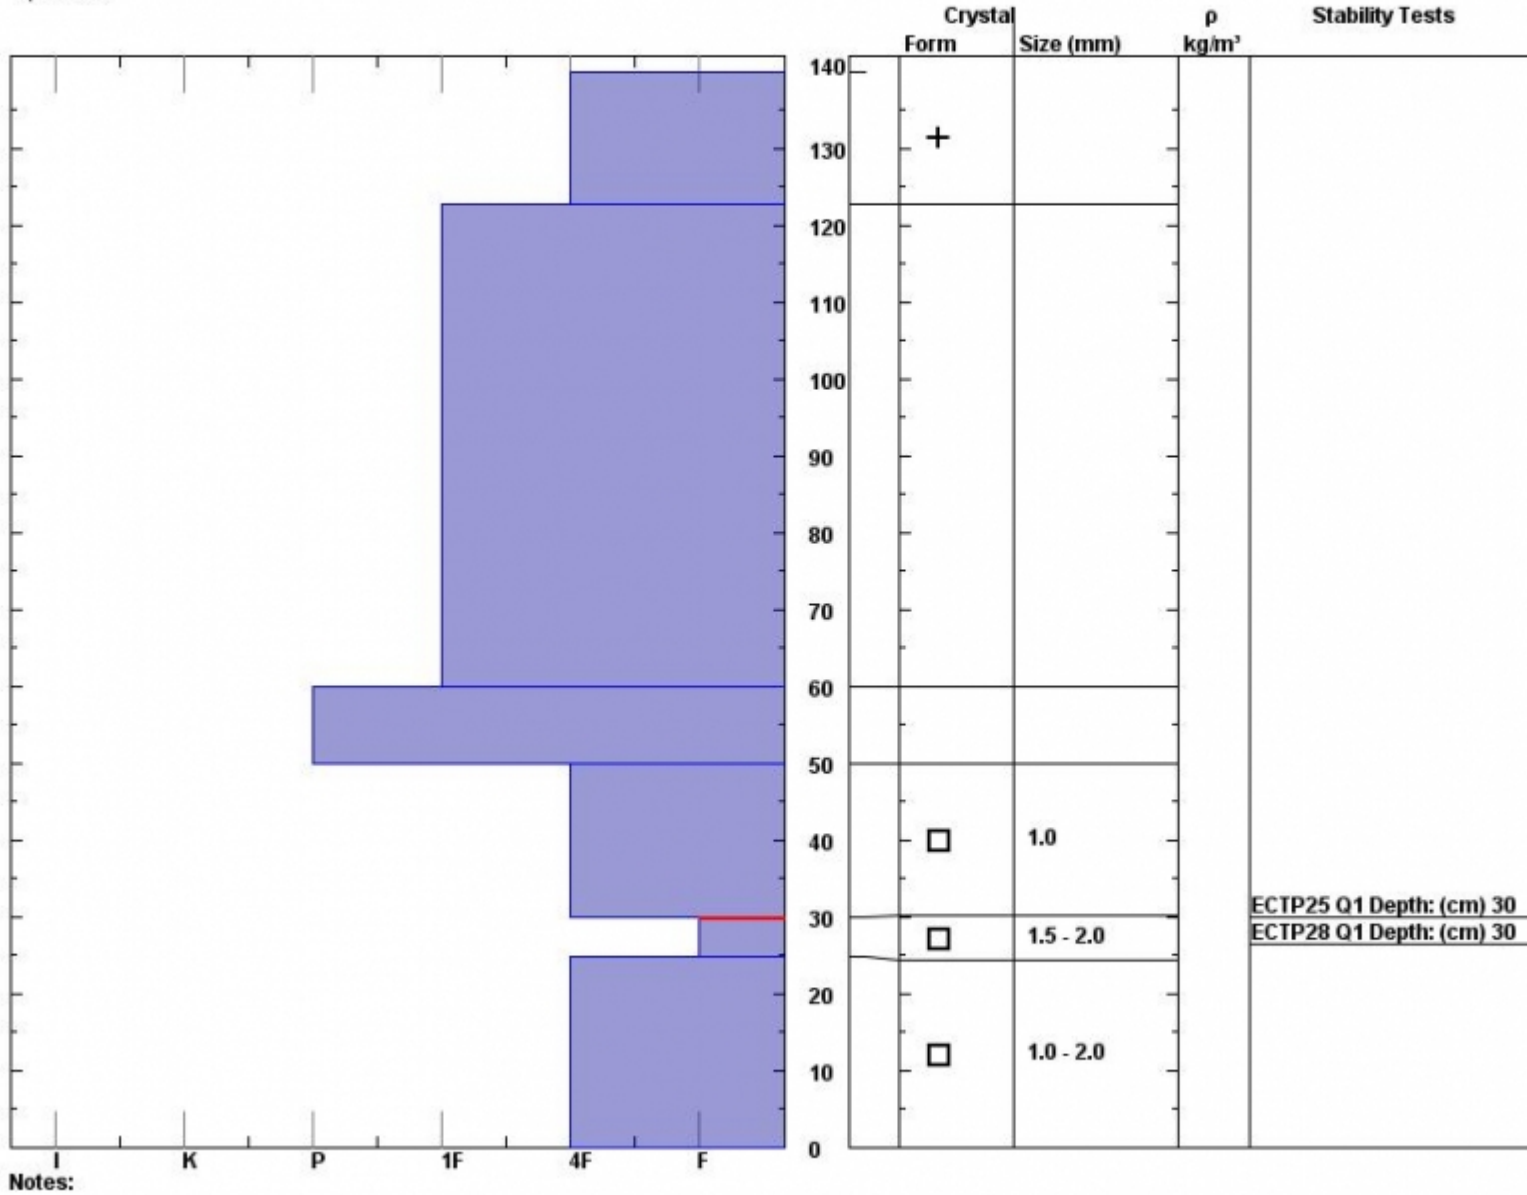

Snow Pit Profile
Above Fairy
Bridger, MT
 Elevation (ft) **7950**
 Aspect: **140**
 Specifics:

Observer: **Doug Chabot**
Wed Jan 01 10:30:00 MST 2014
 Co-ord: **45.90374 N 110.96365 W**
 Slope: **30**
 Wind loading: **no**

Stability on similar slopes: **Fair**
 Air Temperature: **F**
 Sky Cover: **sky 8/8 covered**
 Precipitation: **Snow < 0.5 cm/hr**
 Wind: **SW Moderate**

HS140
 Stability Test Notes:

Layer note
123-140: 1
25-30: Pro