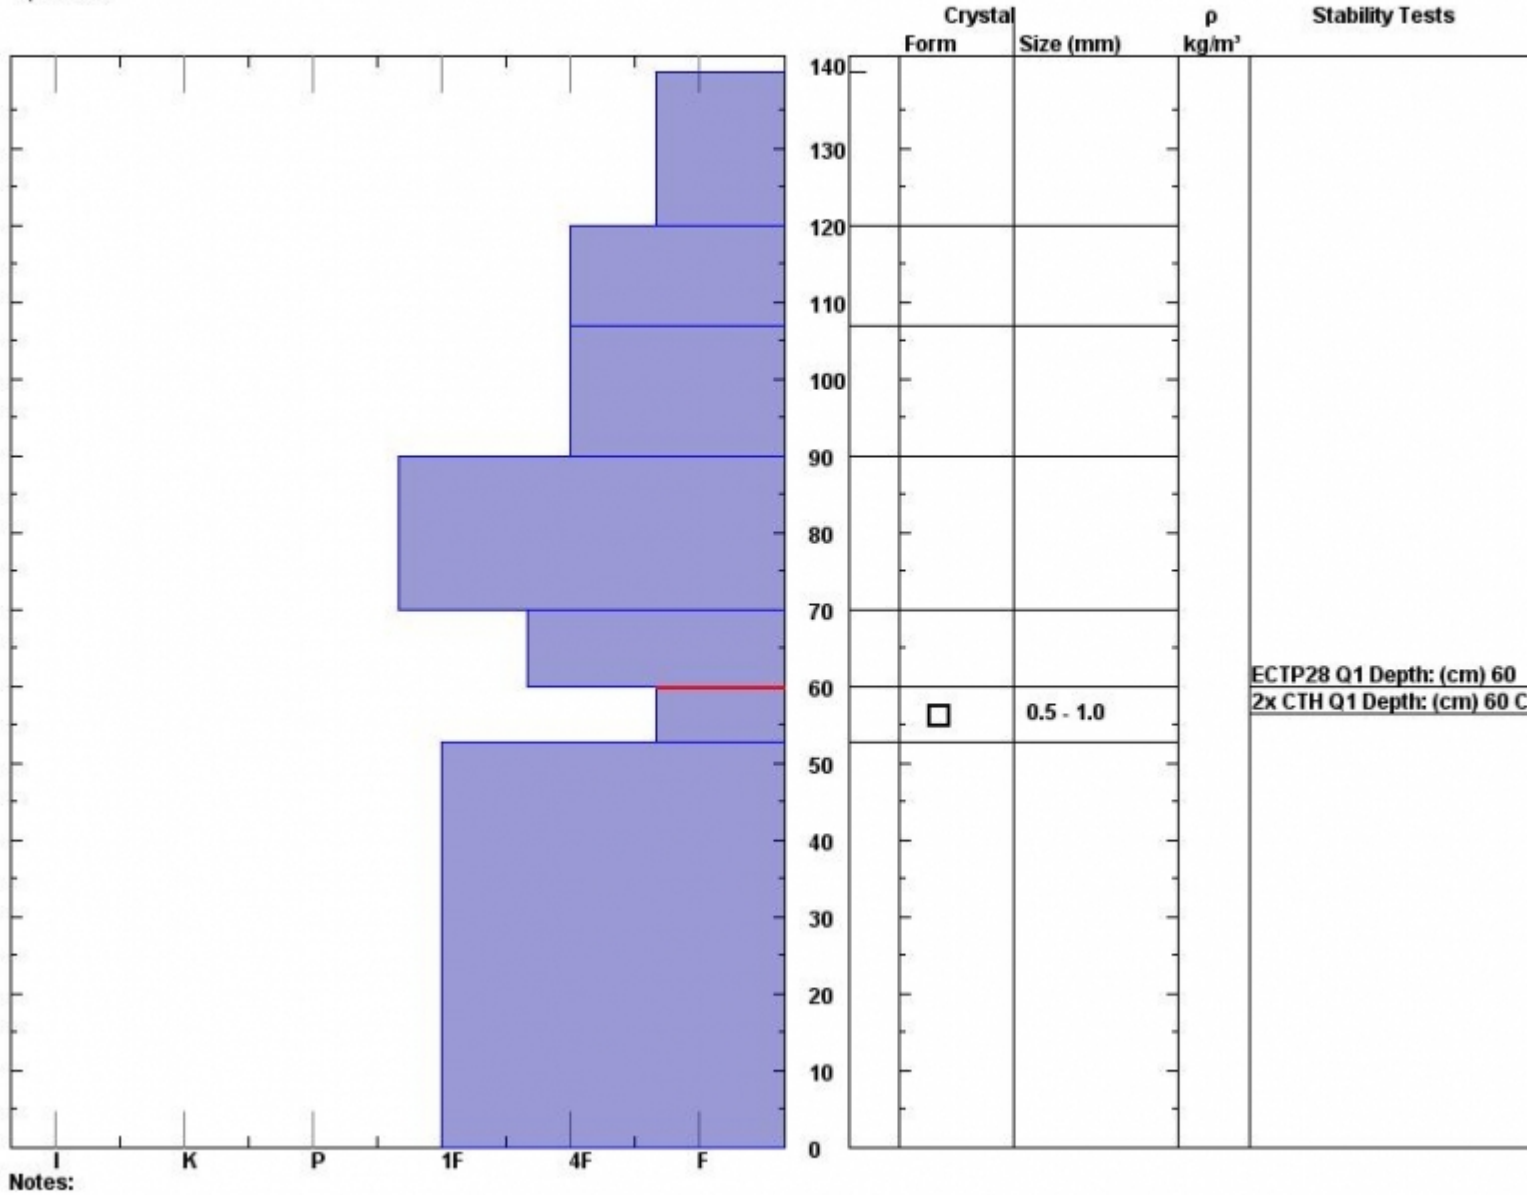

Snow Pit Profile
Above Fairy
Bridger, MT
 Elevation (ft) **8000**
 Aspect: **30**
 Specifics:

Observer: **Doug Chabot**
Wed Jan 01 11:20:00 MST 2014
 Co-ord: **45.90437 N 110.96518 W**
 Slope: **25**
 Wind loading: **no**

Stability on similar slopes: **Fair**
 Air Temperature: **F**
 Sky Cover: **sky 8/8 covered**
 Precipitation: **Snow < 0.5 cm/hr**
 Wind: **SW Light Breeze**

HS140
 Stability Test Notes:

Layer note
53-60: Pro