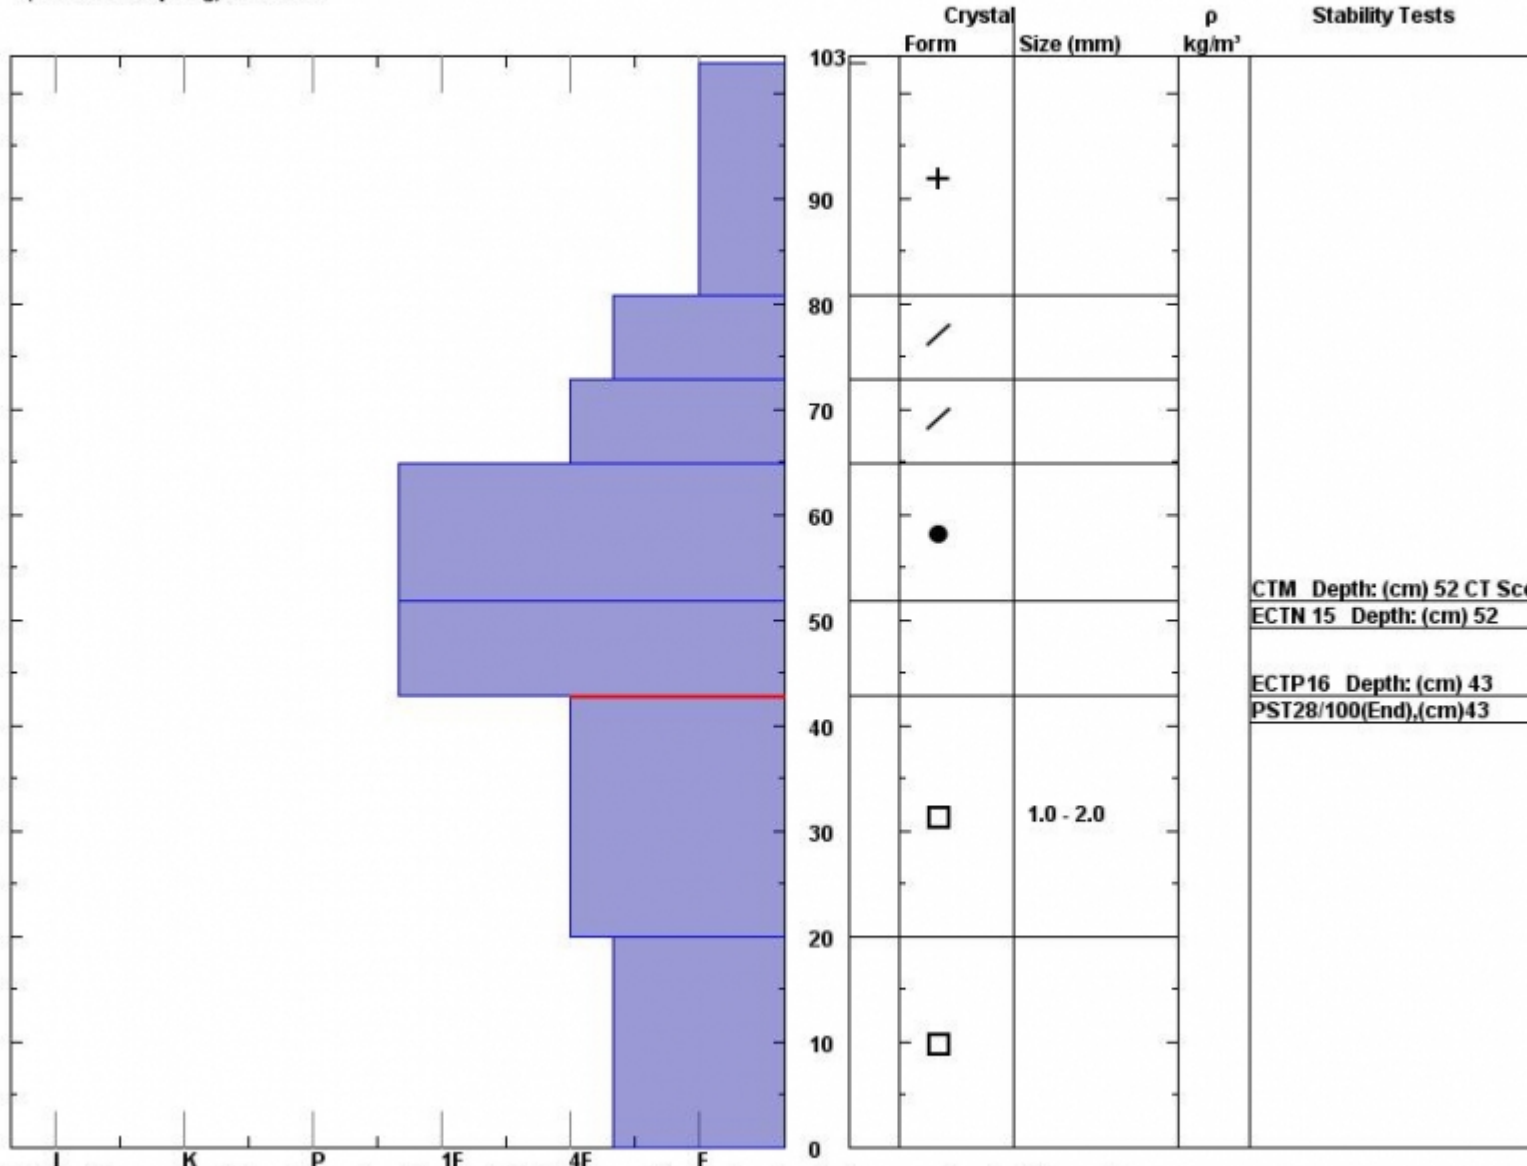

Snow Pit Profile
Mt. Ellis
Gallatin, MT
 Elevation (ft) **7600**
 Aspect: **60**
 Specifics: **Collapsing, localized.**

Observer: **Ian Hoyer**
Sun Jan 05 11:00:00 MST 2014
 Co-ord: **45.58442 N 110.95814 W**
 Slope: **26**
 Wind loading:

Stability on similar slopes:
 Air Temperature: **C**
 Sky Cover: **sky < 2/8 covered**
 Precipitation: **None**
 Wind: **Light Breeze**

HS103
 Stability Test Notes:

Layer note
20:43: Pro

Notes: This snowpack is gaining strength, but stability test results are showing that propagation is still possible.