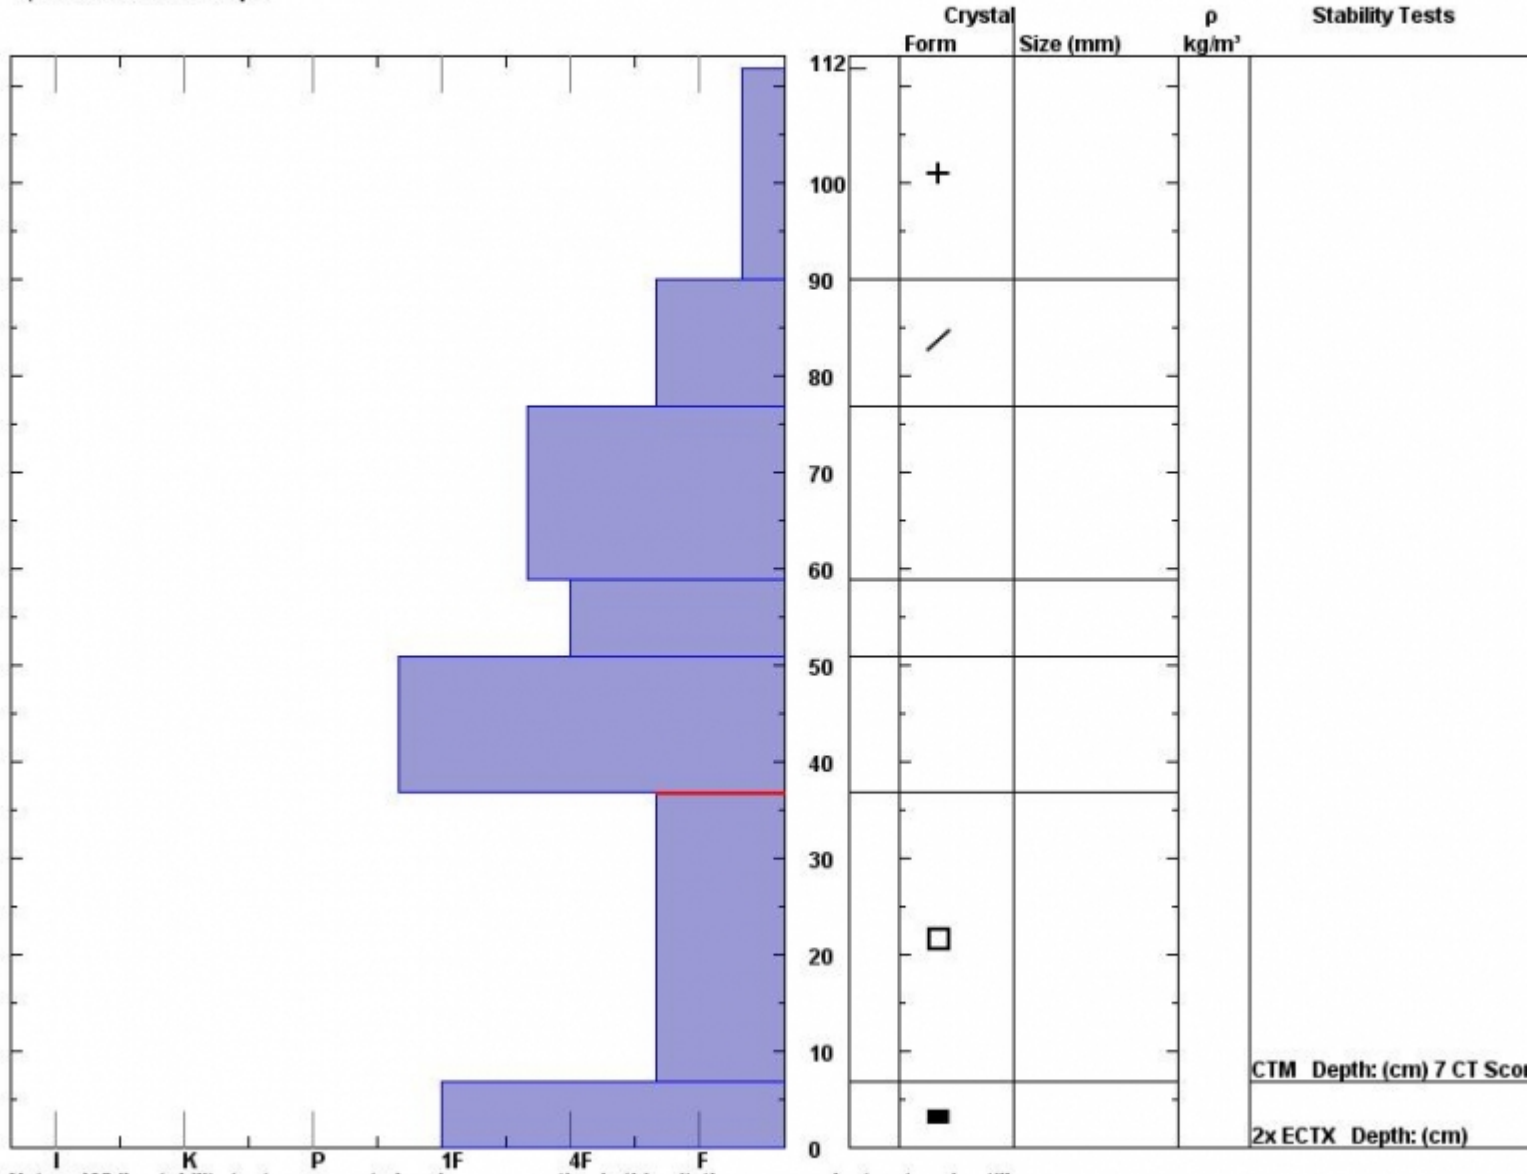

Snow Pit Profile

Mt. Ellis 2

Gallatin, MT

Elevation (ft) 8000

Aspect: 20

Specifics: We skied slope.

Observer: Ian Hoyer

Sun Jan 05 12:00:00 MST 2014

Co-ord: 45.57592 N 110.95105 W

Slope: 30

Wind loading:

Stability on similar slopes:

Air Temperature: C

Sky Cover: sky < 2/8 covered

Precipitation: None

Wind: Calm

HS112

Stability Test Notes:

Layer note

7-37: Prob

Notes: While stability tests were not showing propagation in this pit, the snowpack structure is still poor.

Advisory Region
Northern Gallatin
Northern Gallatin, 2014-01-05