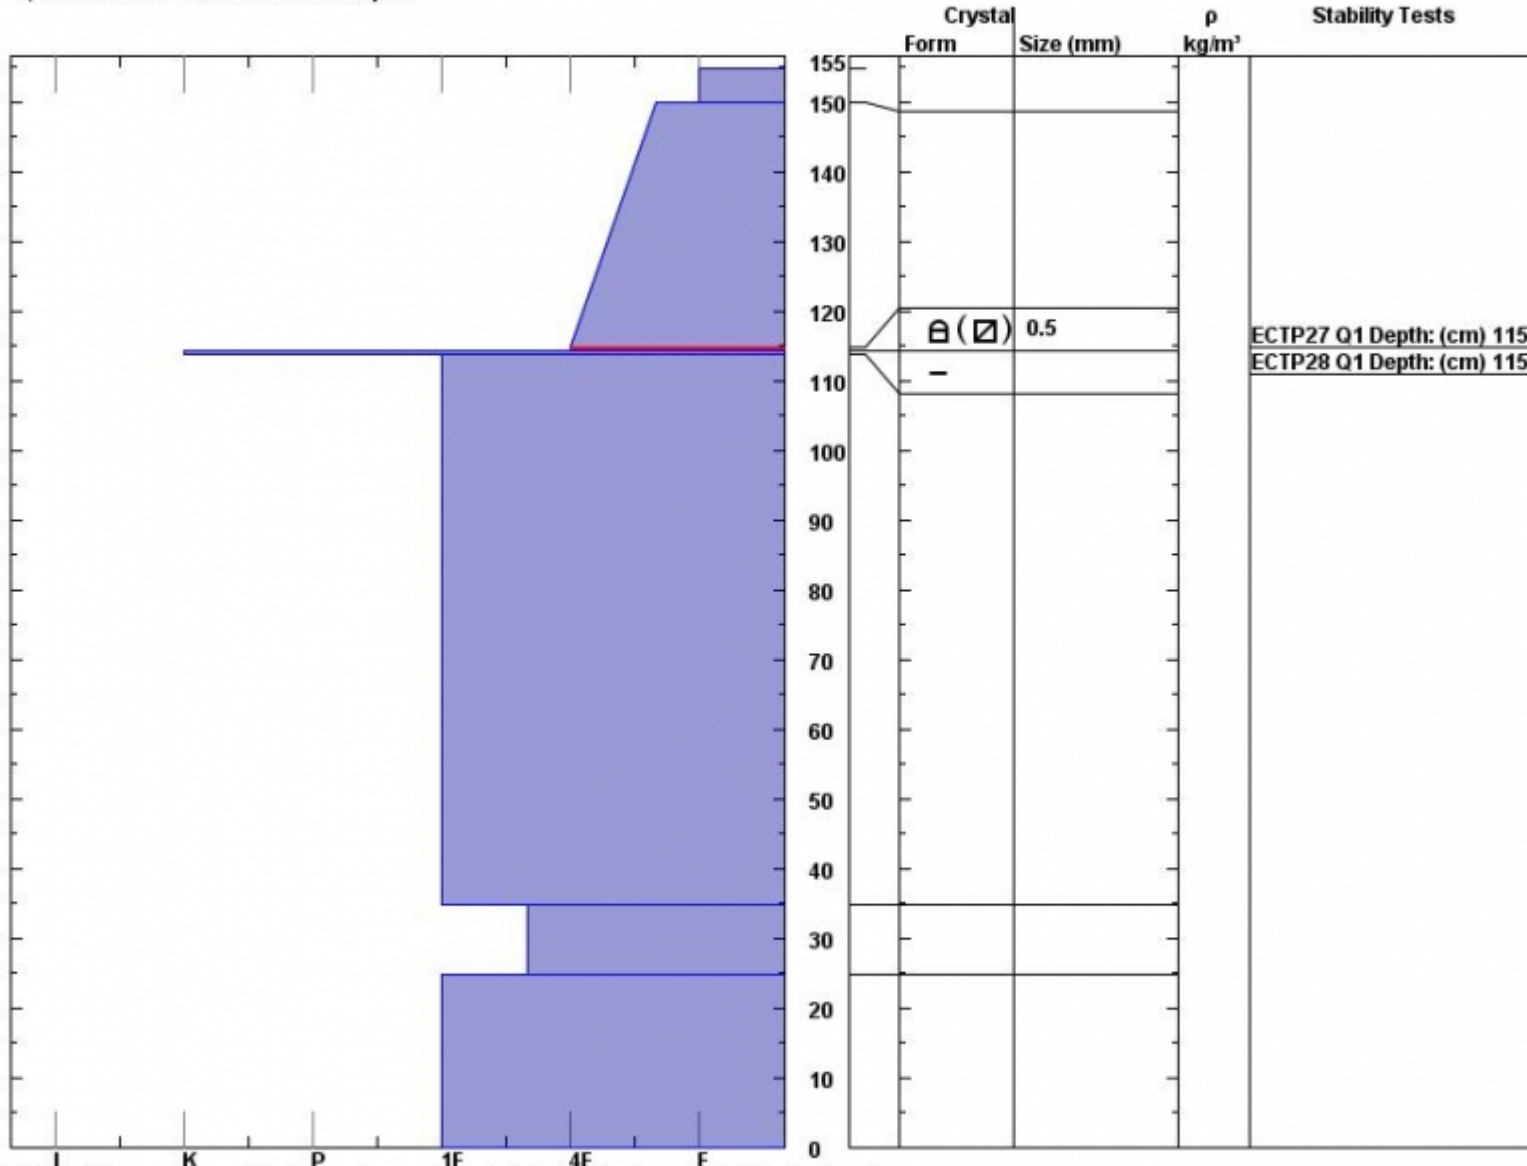

Snow Pit Profile  
**Scotch Bonnett**  
**Beartooth, MT**  
 Elevation (ft) **9700**  
 Aspect: **160**  
 Specifics: **Snowmobile tracks on slope.**

Observer: **Doug Chabot**  
**Wed Jan 08 15:30:00 MST 2014**  
 Co-ord: **45.06990 N 109.94300 W**  
 Slope: **33**  
 Wind loading: **no**

Stability on similar slopes: **Good**  
 Air Temperature: **C**  
 Sky Cover: **sky 8/8 covered**  
 Precipitation: **Snow < 0.5 cm/hr**  
 Wind: **Calm**

**HS155**  
 Stability Test Notes:

Layer note  
**114.5-115**  
**thin**

Notes: This was dug on the lower slopes of Scotch Bonnett to lookers right in the bowl.

Advisory Region  
 Cooke City  
 Cooke City, 2014-01-09