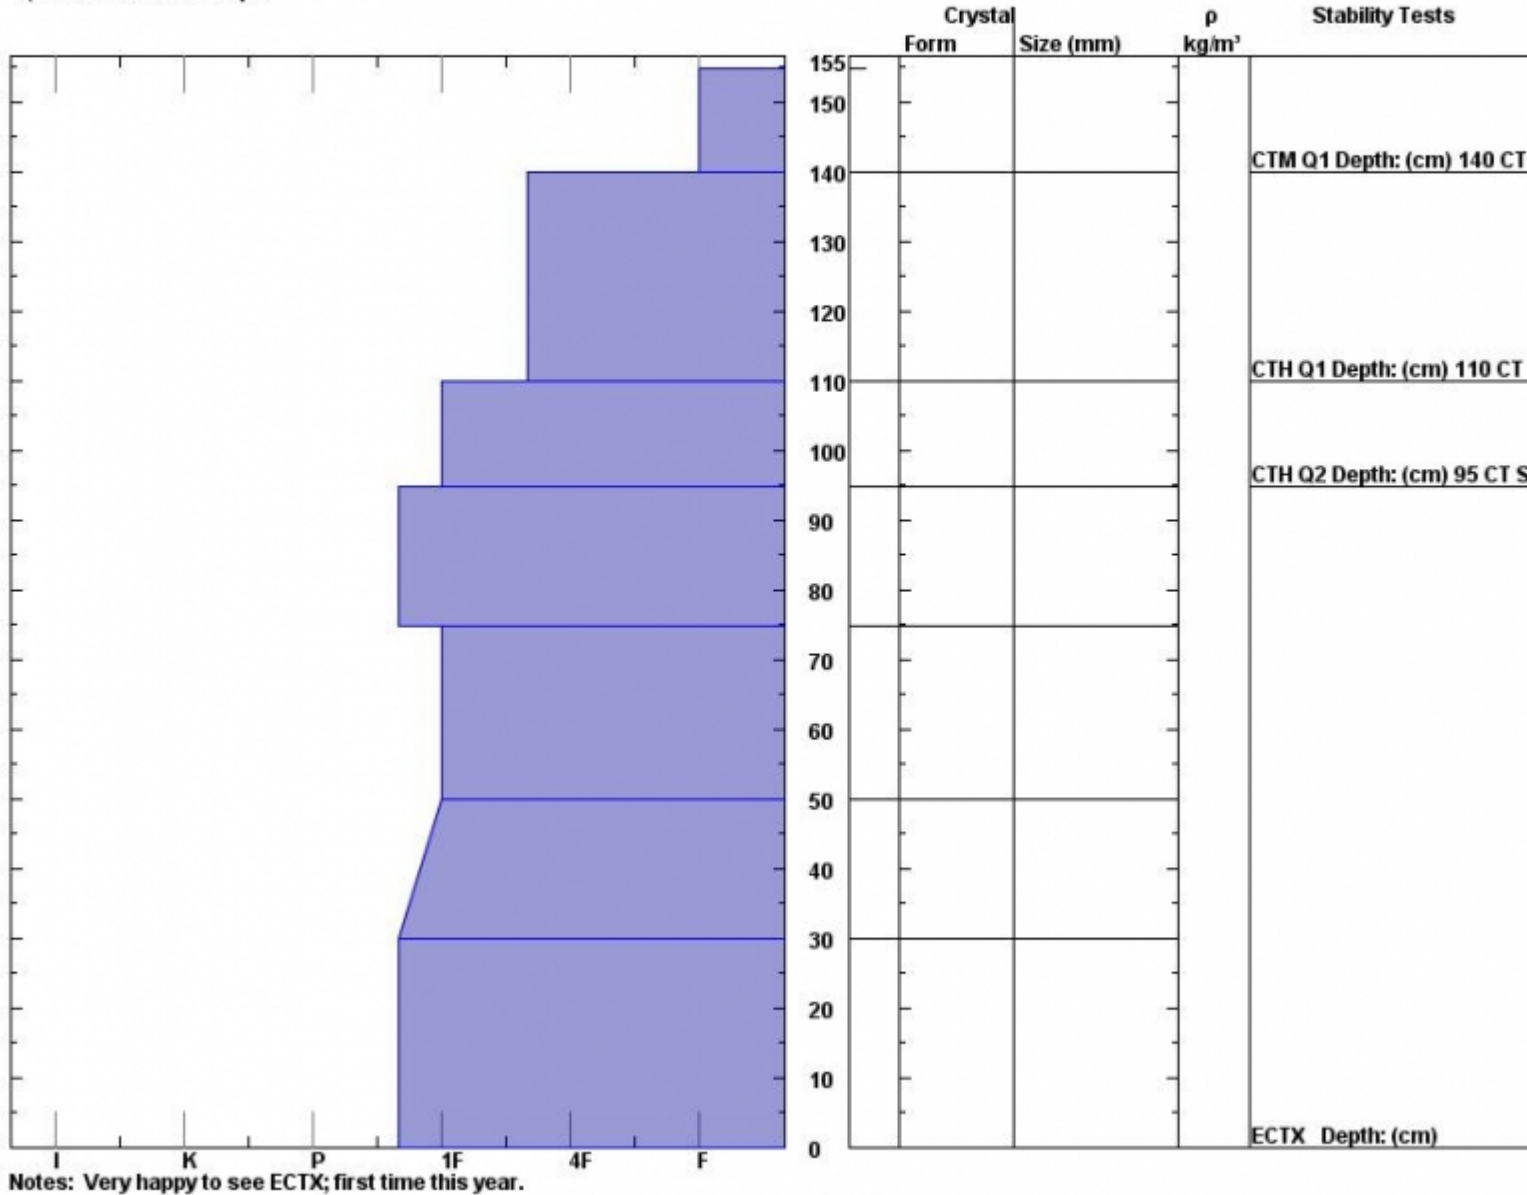

Snow Pit Profile
S. Face Abundance
Beartooth, MT
 Elevation (ft) **9850**
 Aspect: **180**
 Specifics: **We skied slope.**

Observer: **Doug Chabot**
Wed Jan 08 13:40:00 MST 2014
 Co-ord: **45.06755 N 110.01431 W**
 Slope: **28**
 Wind loading: **no**

Stability on similar slopes: **Good**
 Air Temperature: **C**
 Sky Cover: **sky 8/8 covered**
 Precipitation: **Snow < 0.5 cm/hr**
 Wind: **Calm**

HS155
 Stability Test Notes:

Layer note

Advisory Region
 Cooke City
 Cooke City, 2014-01-09