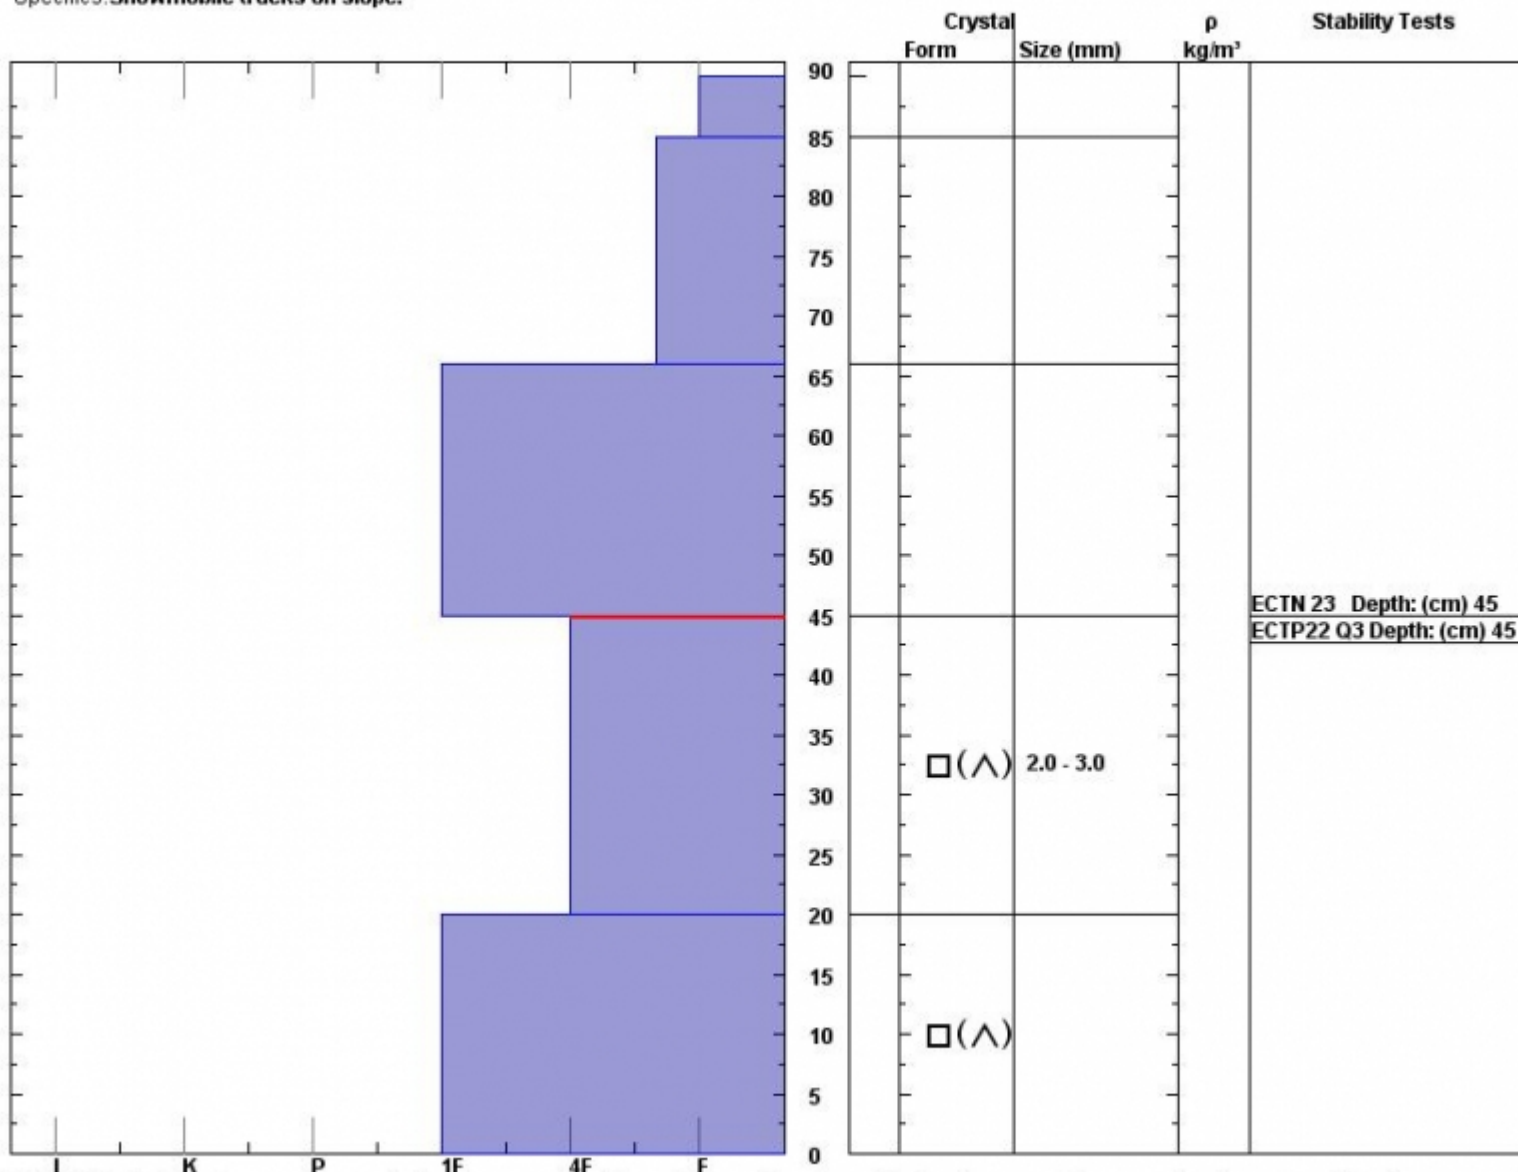

Snow Pit Profile
Marty's
Beartooth, MT
 Elevation (ft) **9400**
 Aspect: **215**
 Specifics: **Snowmobile tracks on slope.**

Observer: **Doug Chabot**
Thu Jan 09 10:30:00 MST 2014
 Co-ord: **45.04155 N 109.94279 W**
 Slope: **33**
 Wind loading: **no**

Stability on similar slopes:
 Air Temperature: **C**
 Sky Cover: **sky 8/8 covered**
 Precipitation: **Snow - 2 cm/hr**
 Wind: **NW Light Breeze**

HS90
 Stability Test Notes:
45: old track??
45: super dirty
 Layer note:
20-45: Pro

Notes: We dug here because we wanted a thin snow cover to see how well developed the facets were. The snow structure resembles other ranges in Cooke, but may represent areas at higher elevations that had a thin snowpack because of wind effect.