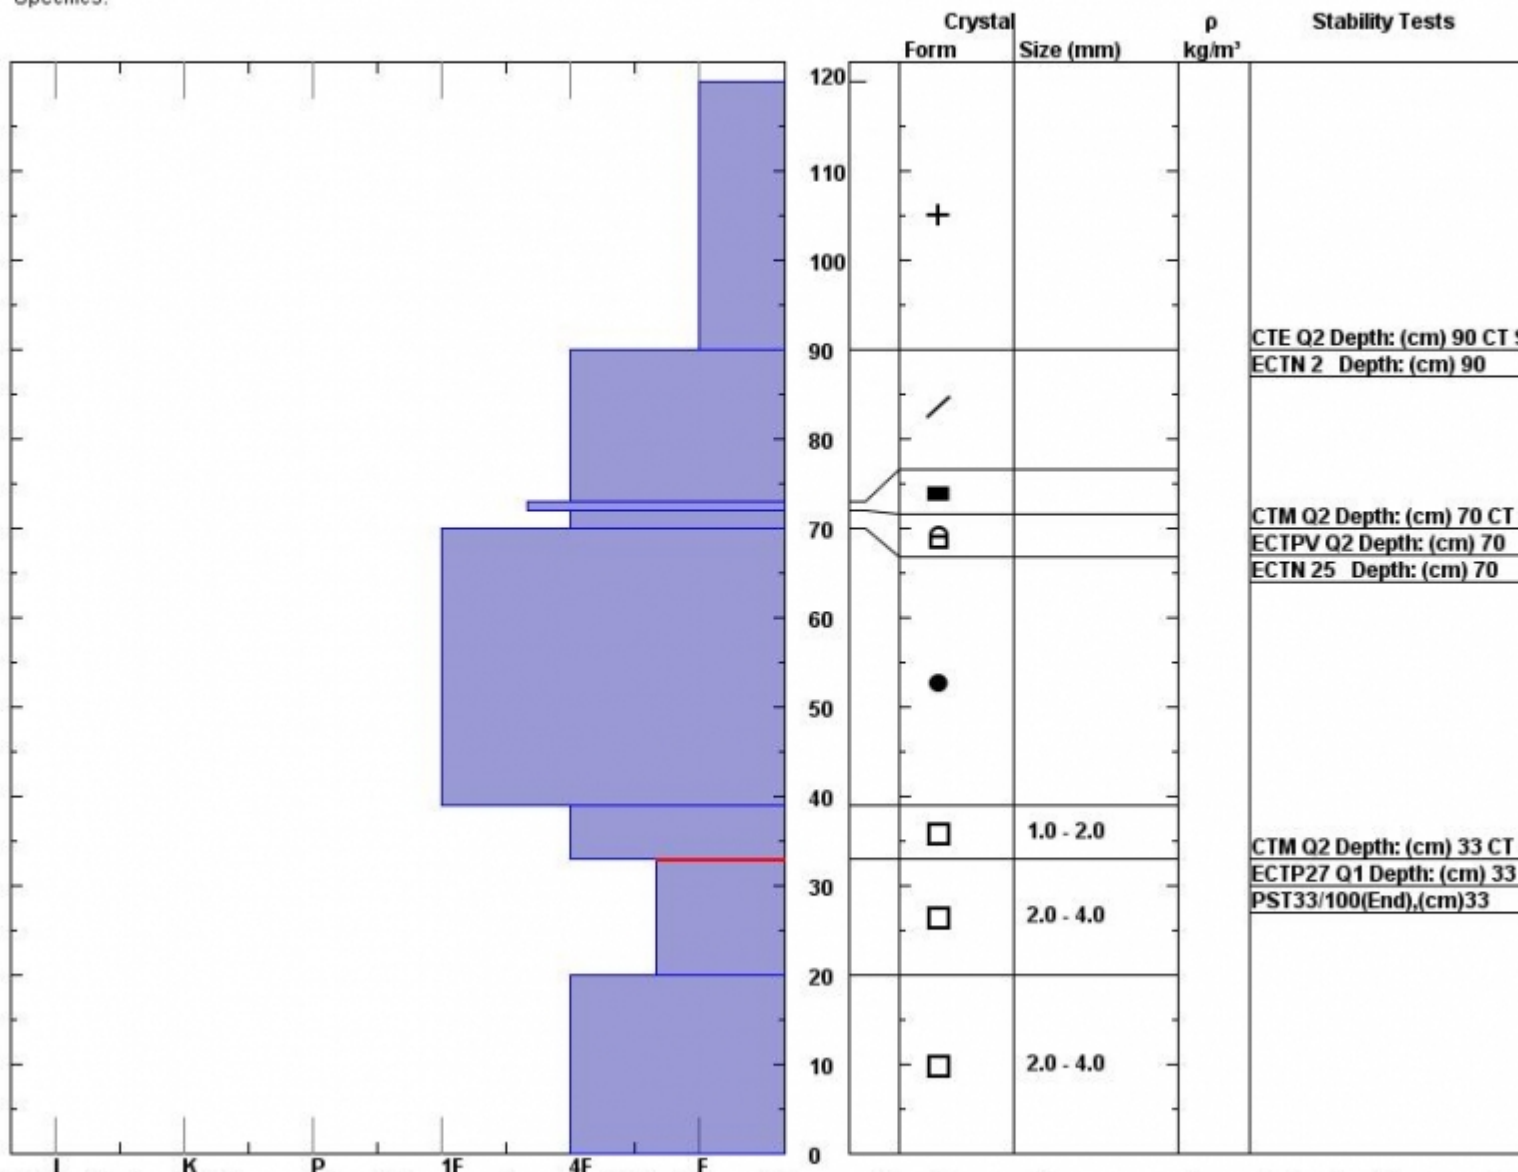

Snow Pit Profile  
**Beehive Basin**  
**Northern Madison, MT**  
 Elevation (ft) **9200**  
 Aspect: **90**  
 Specifics:

Observer: **Eric Knoff**  
**Fri Jan 10 11:07:00 MST 2014**  
 Co-ord: **45.32037 N 111.38027 W**  
 Slope: **27**  
 Wind loading: **previous**

Stability on similar slopes:  
 Air Temperature: **C**  
 Sky Cover: **sky 8/8 covered**  
 Precipitation: **Snow - 1 cm/hr**  
 Wind: **SW Strong**

Stability Test Notes:  
 Layer notes:  
**20:33: Pro**

Notes: The facets at the ground are taking more force to initiate, but are still propagating. A large avalanche occurred on a similar slope the same day a mile away.

Advisory Region  
 Northern Madison  
 Northern Madison, 2014-01-13