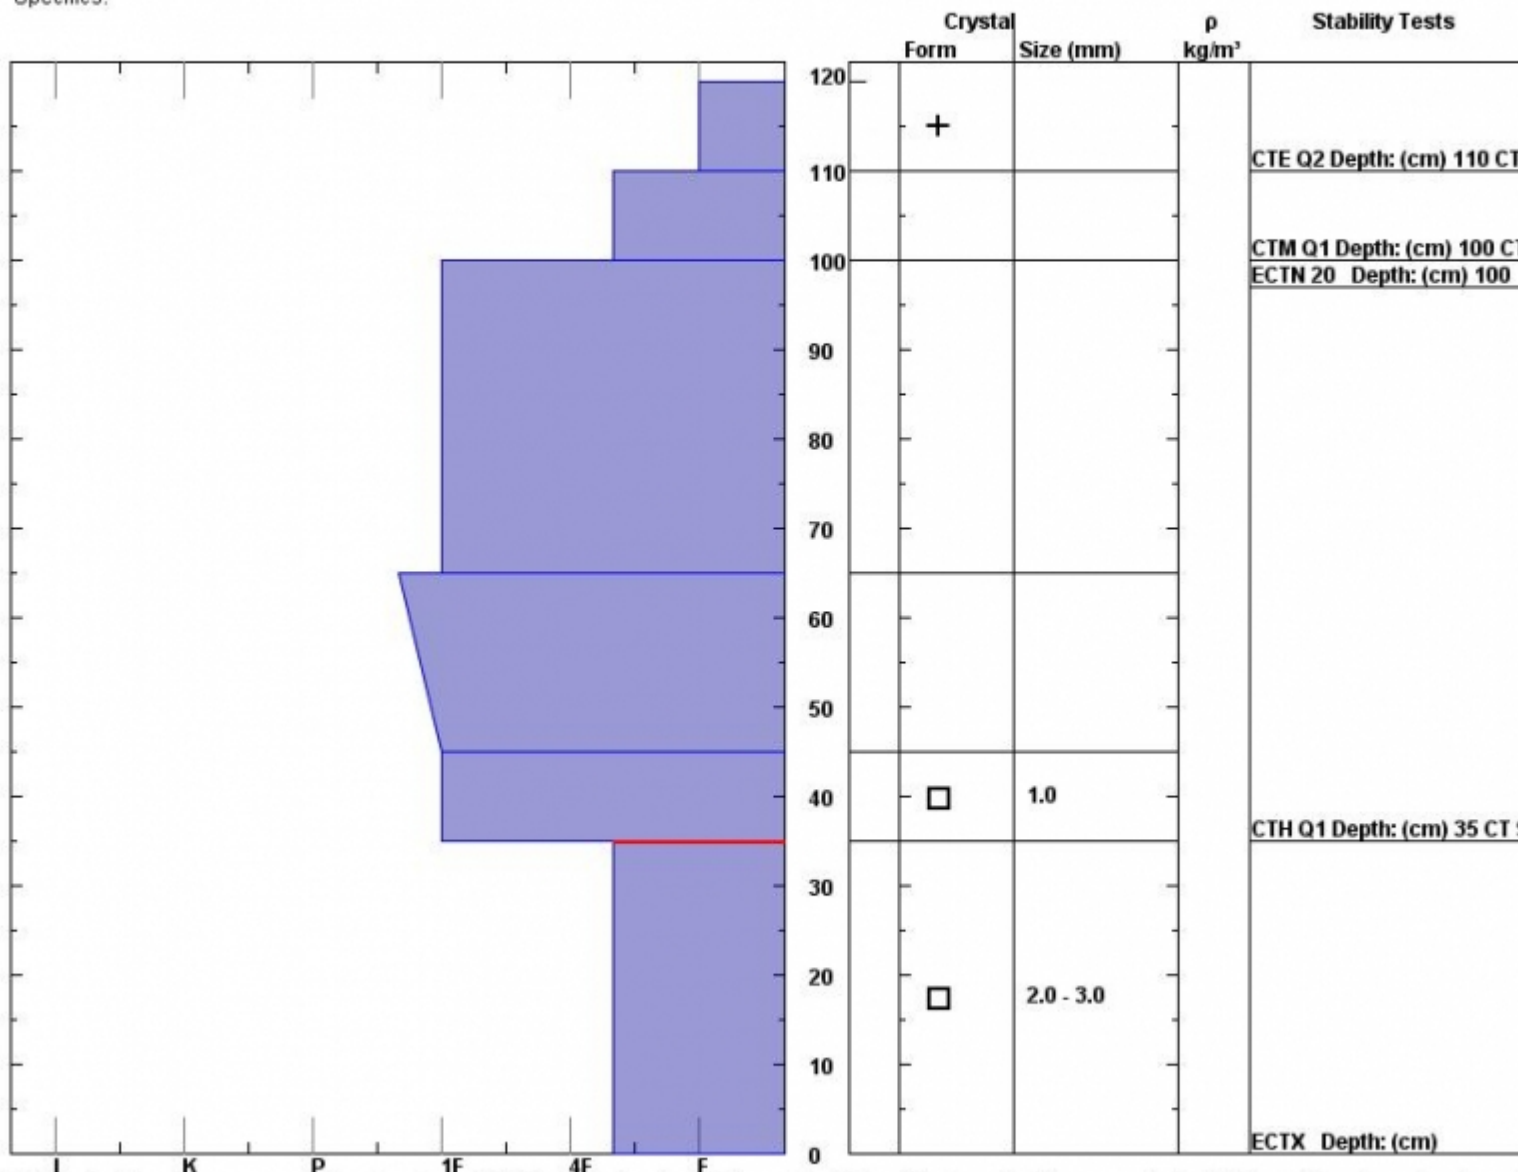

Snow Pit Profile
WildBndry-Taylor Fk
S Madison, MT
 Elevation (ft) **8820**
 Aspect: **240**
 Specifics:

Observer: **Mark Staples**
Wed Jan 15 11:30:00 MST 2014
 Co-ord: **45.97670 N 111.35957 W**
 Slope: **27**
 Wind loading: **no**

Stability on similar slopes:
 Air Temperature: **C**
 Sky Cover:
 Precipitation:
 Wind:

HS120
 Stability Test Notes:
0-35: Prob

Notes: Could not see any recent avalanche activity involving facets at 35 cm. The ECT on this layer finally propagated at 32 taps. The only avalanche activity involved new and wind blown snow.