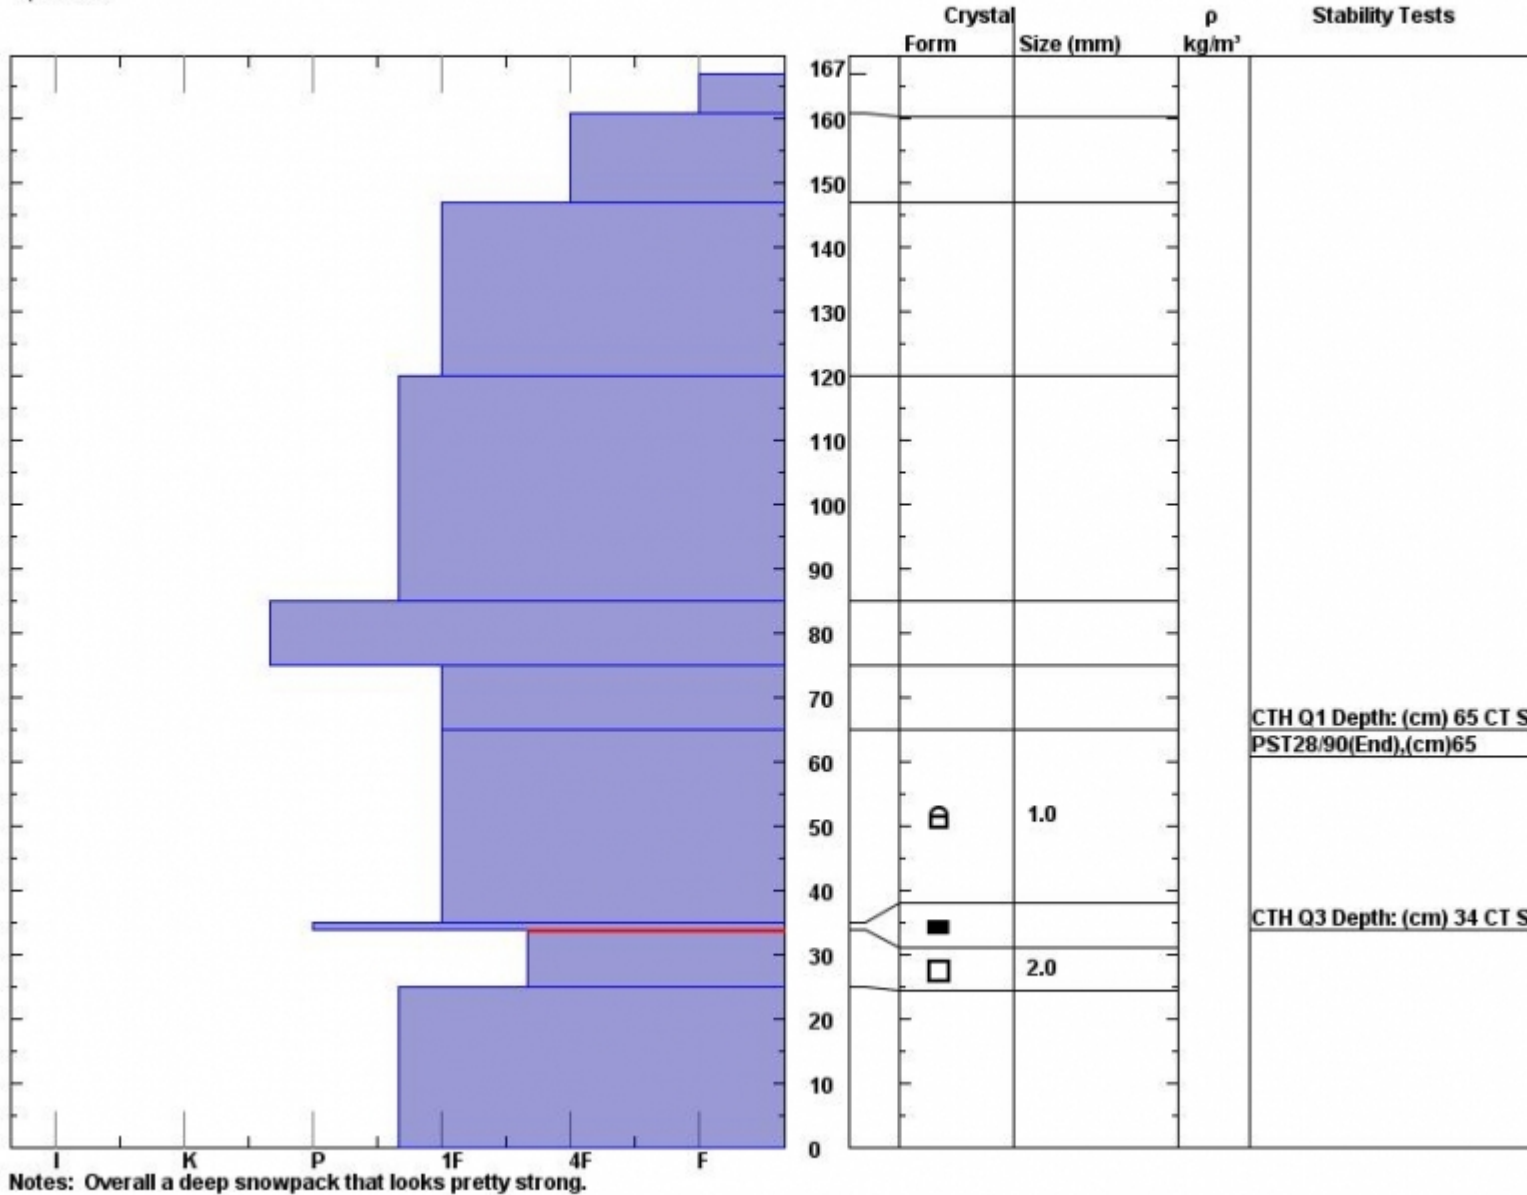

Snow Pit Profile
Lazy Susan
Bridger, MT
 Elevation (ft) **8528**
 Aspect: **68**
 Specifics:

Observer: **Mark Staples**
Thu Jan 16 11:00:00 MST 2014
 Co-ord: **45.8269 N 110.9319 W**
 Slope: **30**
 Wind loading:

Stability on similar slopes: **Good**
 Air Temperature: **C**
 Sky Cover:
 Precipitation:
 Wind:

Stability Test Notes:

Layer notes:
25-34: Pro

Advisory Region
 Bridger Range
 Bridger Range, 2014-01-16