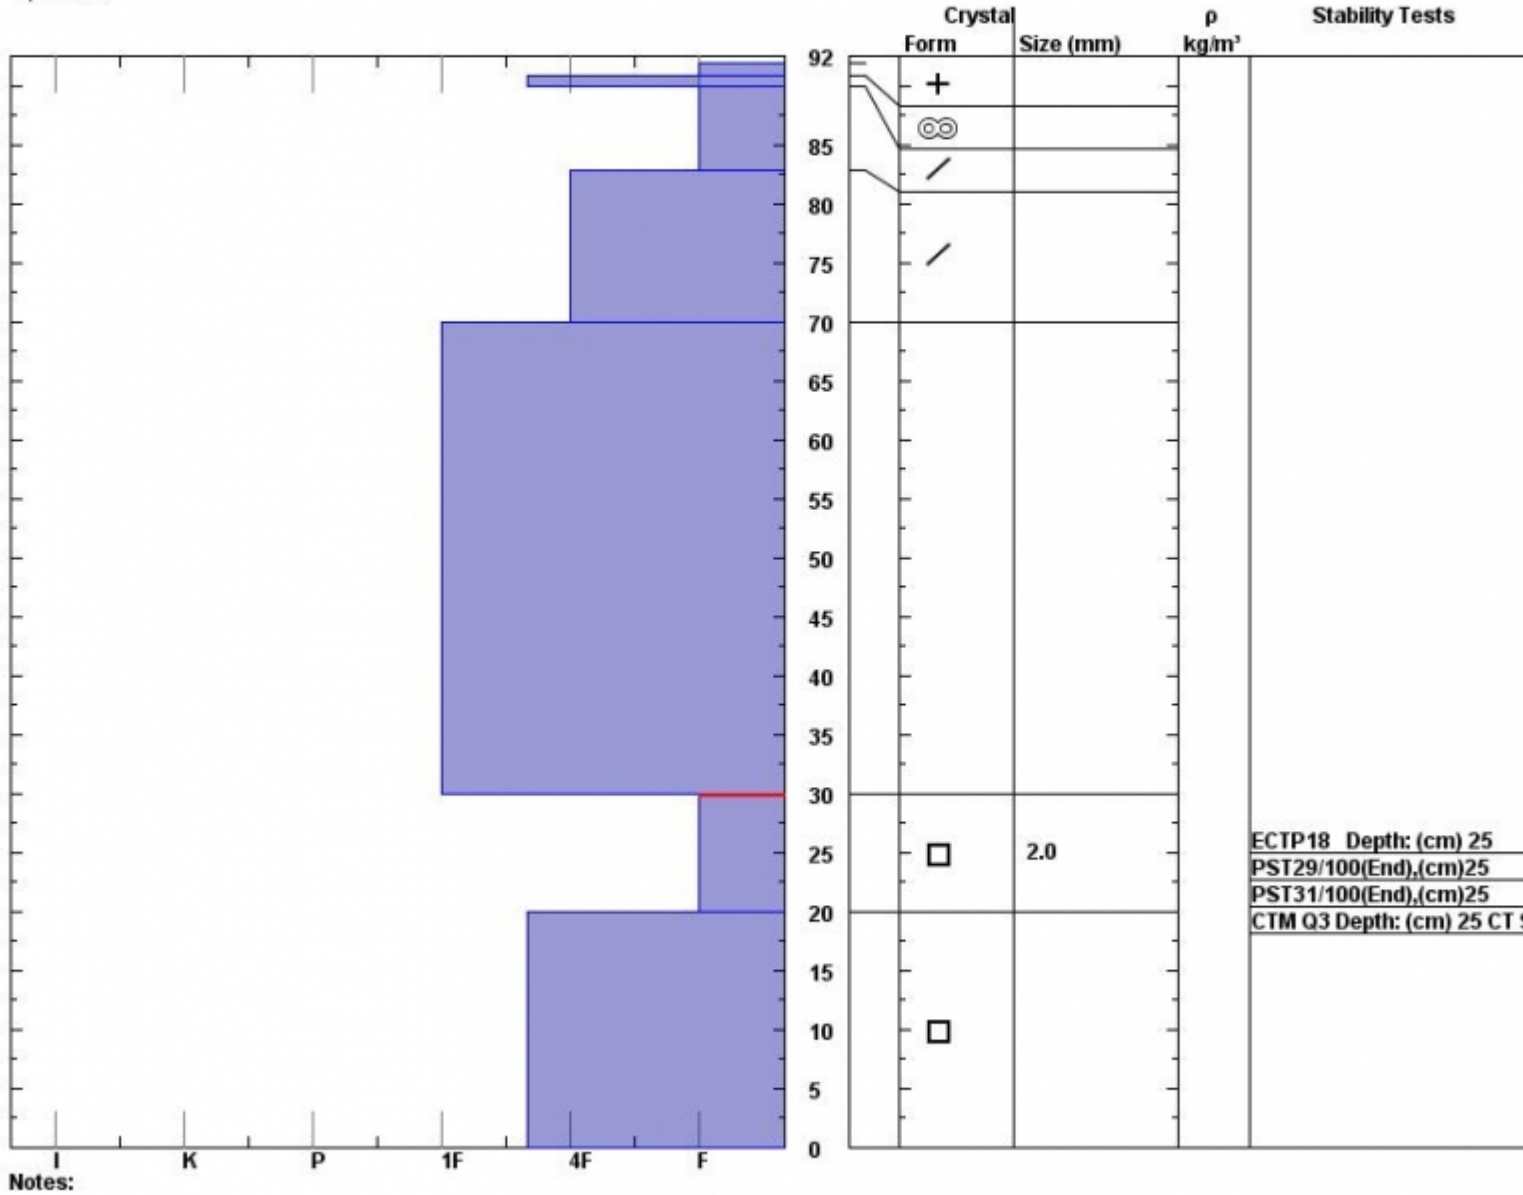

Snow Pit Profile  
**Yellow Mtn.**  
**N. Madison, MT**  
 Elevation (ft) **8924**  
 Aspect: **130**  
 Specifics:

Observer: **Ian Hoyer**  
**Sat Jan 18 11:00:00 MST 2014**  
 Co-ord: **45.2962 N 11.3203 W**  
 Slope: **25**  
 Wind loading:

Stability on similar slopes:  
 Air Temperature: **C**  
 Sky Cover: **Clear**  
 Precipitation: **None**  
 Wind: **Calm**

**HS92**  
 Stability Test Notes: **20-30: Pro**  
 Layer note

Advisory Region  
 Northern Madison  
 Northern Madison, 2014-01-18