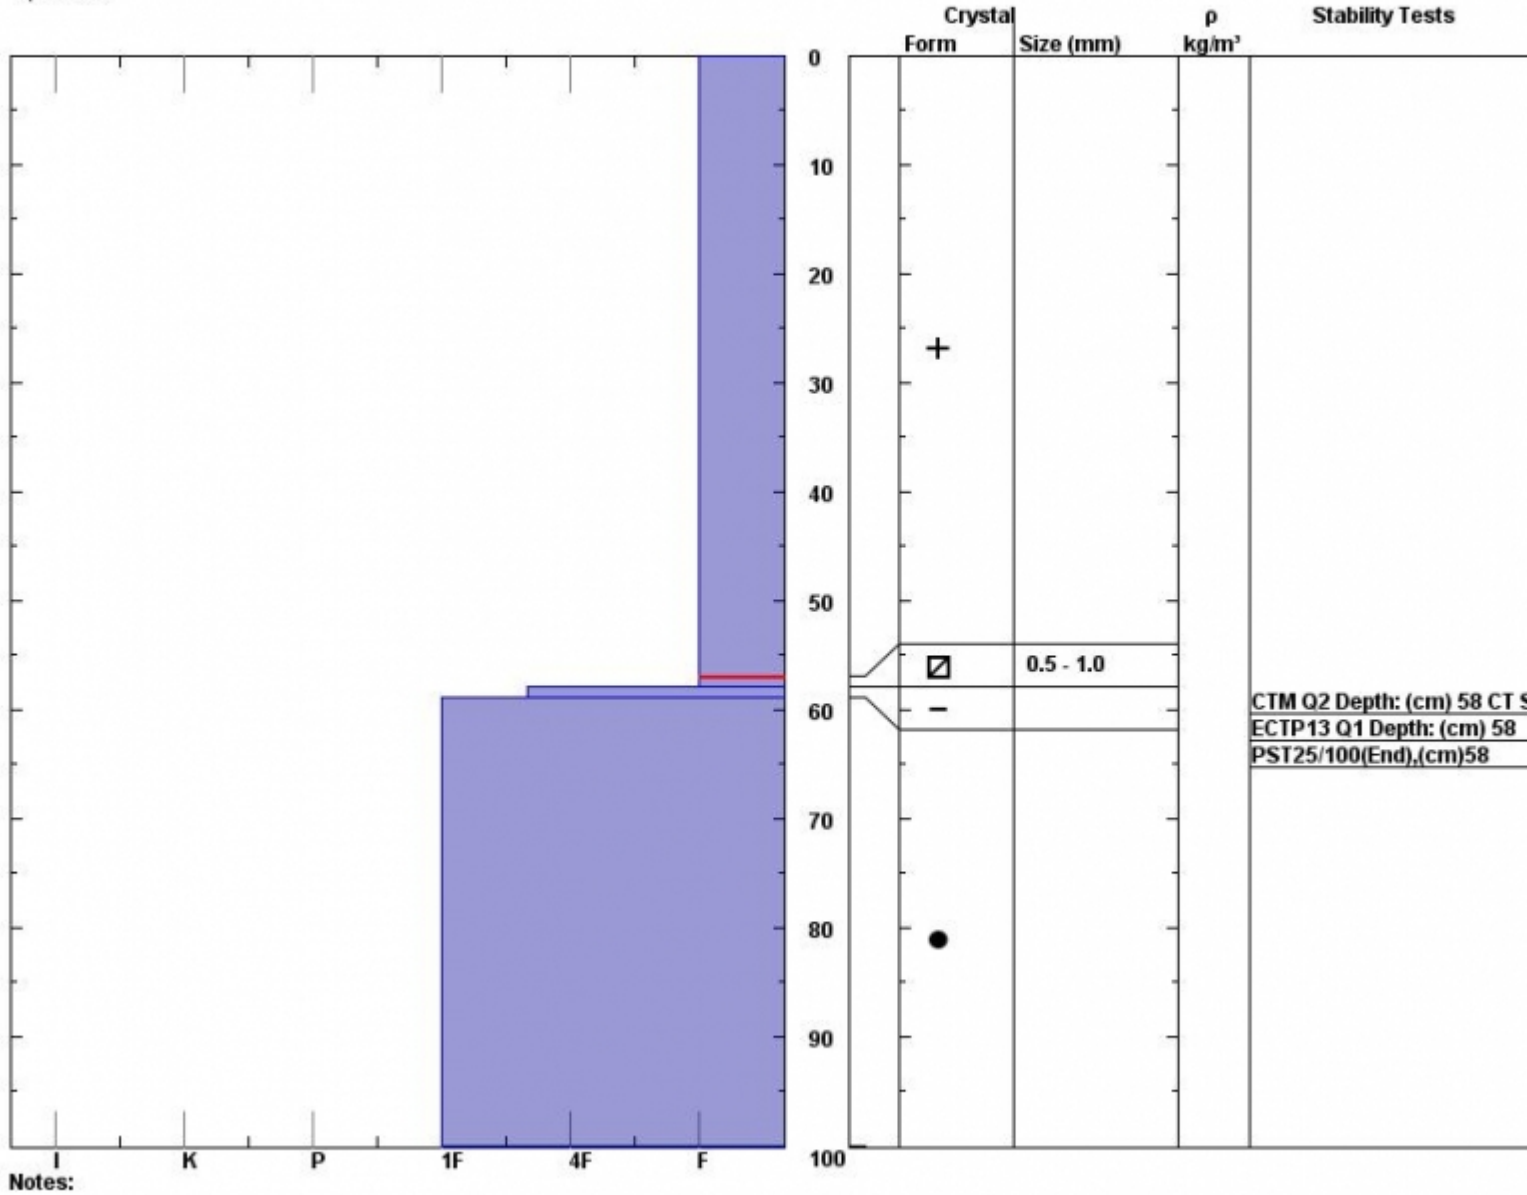

Snow Pit Profile
Near Goose Lake
Cooke City, MT
 Elevation (ft) **9800**
 Aspect: **210**
 Specifics:

Observer: **Eric Knoff**
Sat Feb 01 10:25:00 MST 2014
 Co-ord: **N W**
 Slope: **20**
 Wind loading: **no**

Stability on similar slopes: **Fair**
 Air Temperature: **C**
 Sky Cover: **sky < 2/8 covered**
 Precipitation: **None**
 Wind: **W Calm**

Stability Test Notes:

Layer notes:
57-58: Pro

Advisory Region
 Cooke City
 Cooke City, 2014-02-02