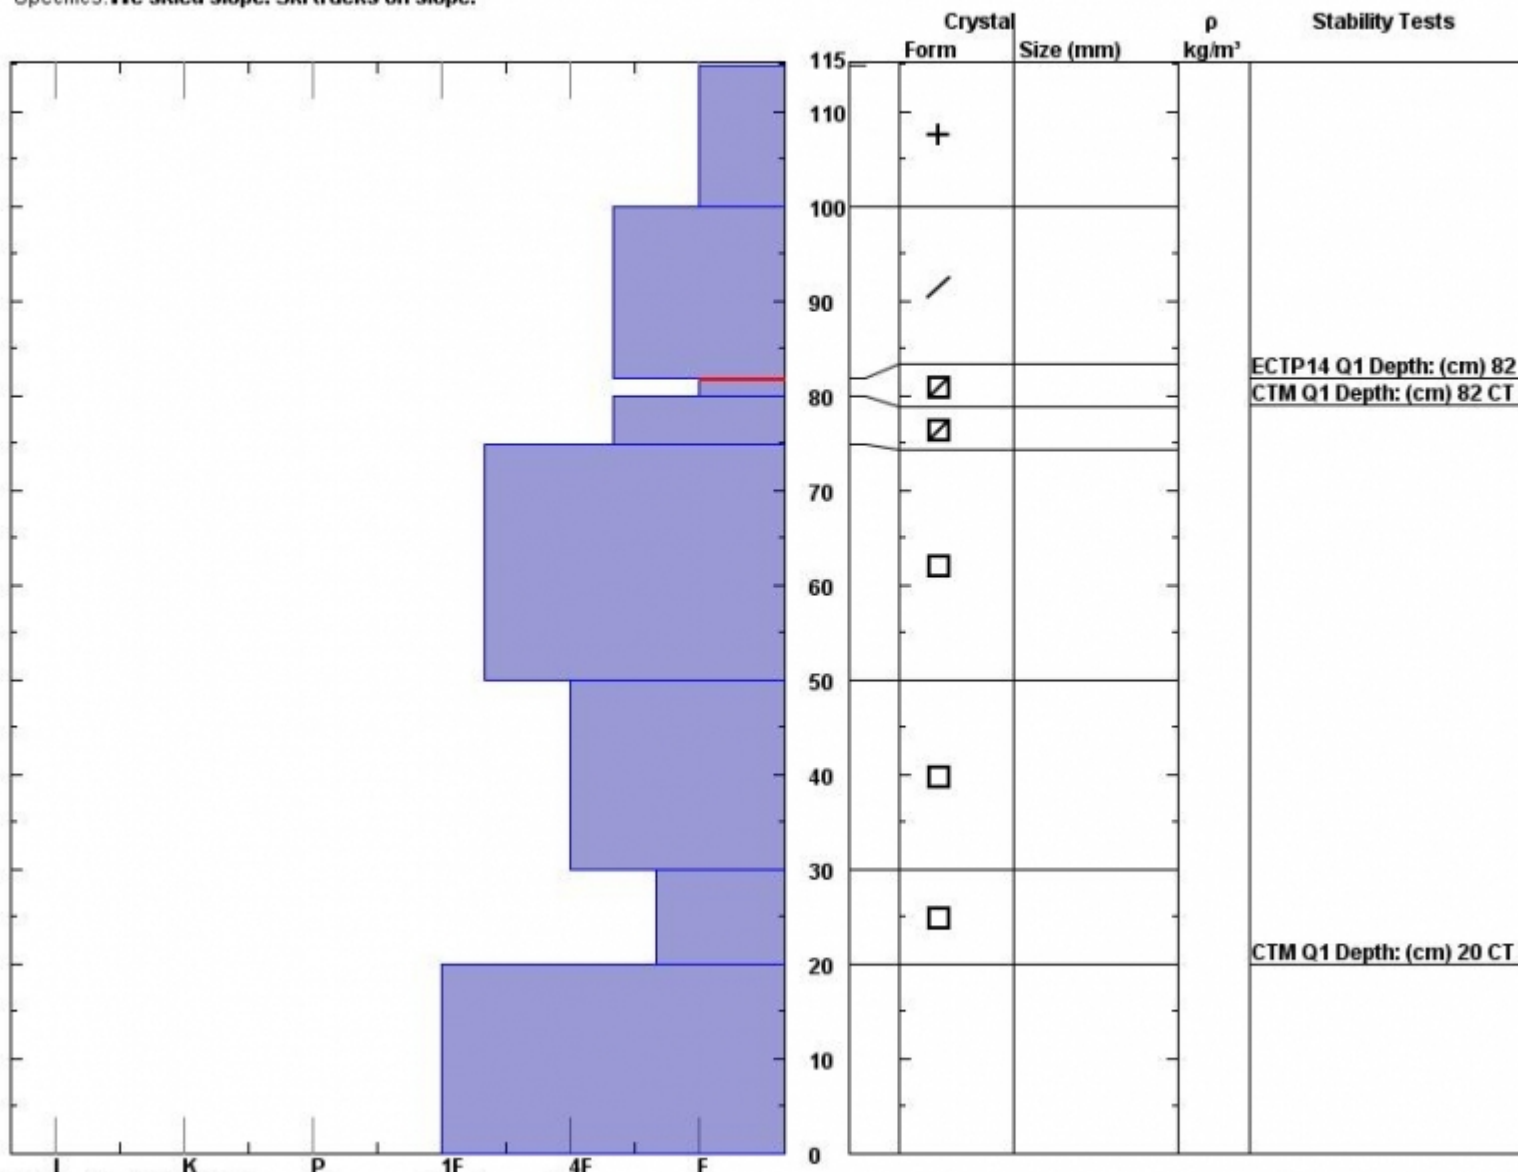

Snow Pit Profile
Hebgen Lake
Henry, MT
 Elevation (ft) **9000**
 Aspect: **140**
 Specifics: **We skied slope. Ski tracks on slope.**

Observer: **Doug Chabot**
Wed Feb 05 09:44:28 MST 2014
 Co-ord: **44.83880 N 111.34236 W**
 Slope: **22**
 Wind loading: **no**

Stability on similar slopes: **Fair**
 Air Temperature: **F**
 Sky Cover: **sky 8/8 covered**
 Precipitation: **Snow - 2 cm/hr**
 Wind: **SW Light Breeze**

HS115
 Stability Test Notes:
 Layer note: **80-82: Pro**

Notes: The NSF at 80-82 cm will be a problem for a while.

Advisory Region
 Lionhead Range
 Lionhead Range, 2014-02-05