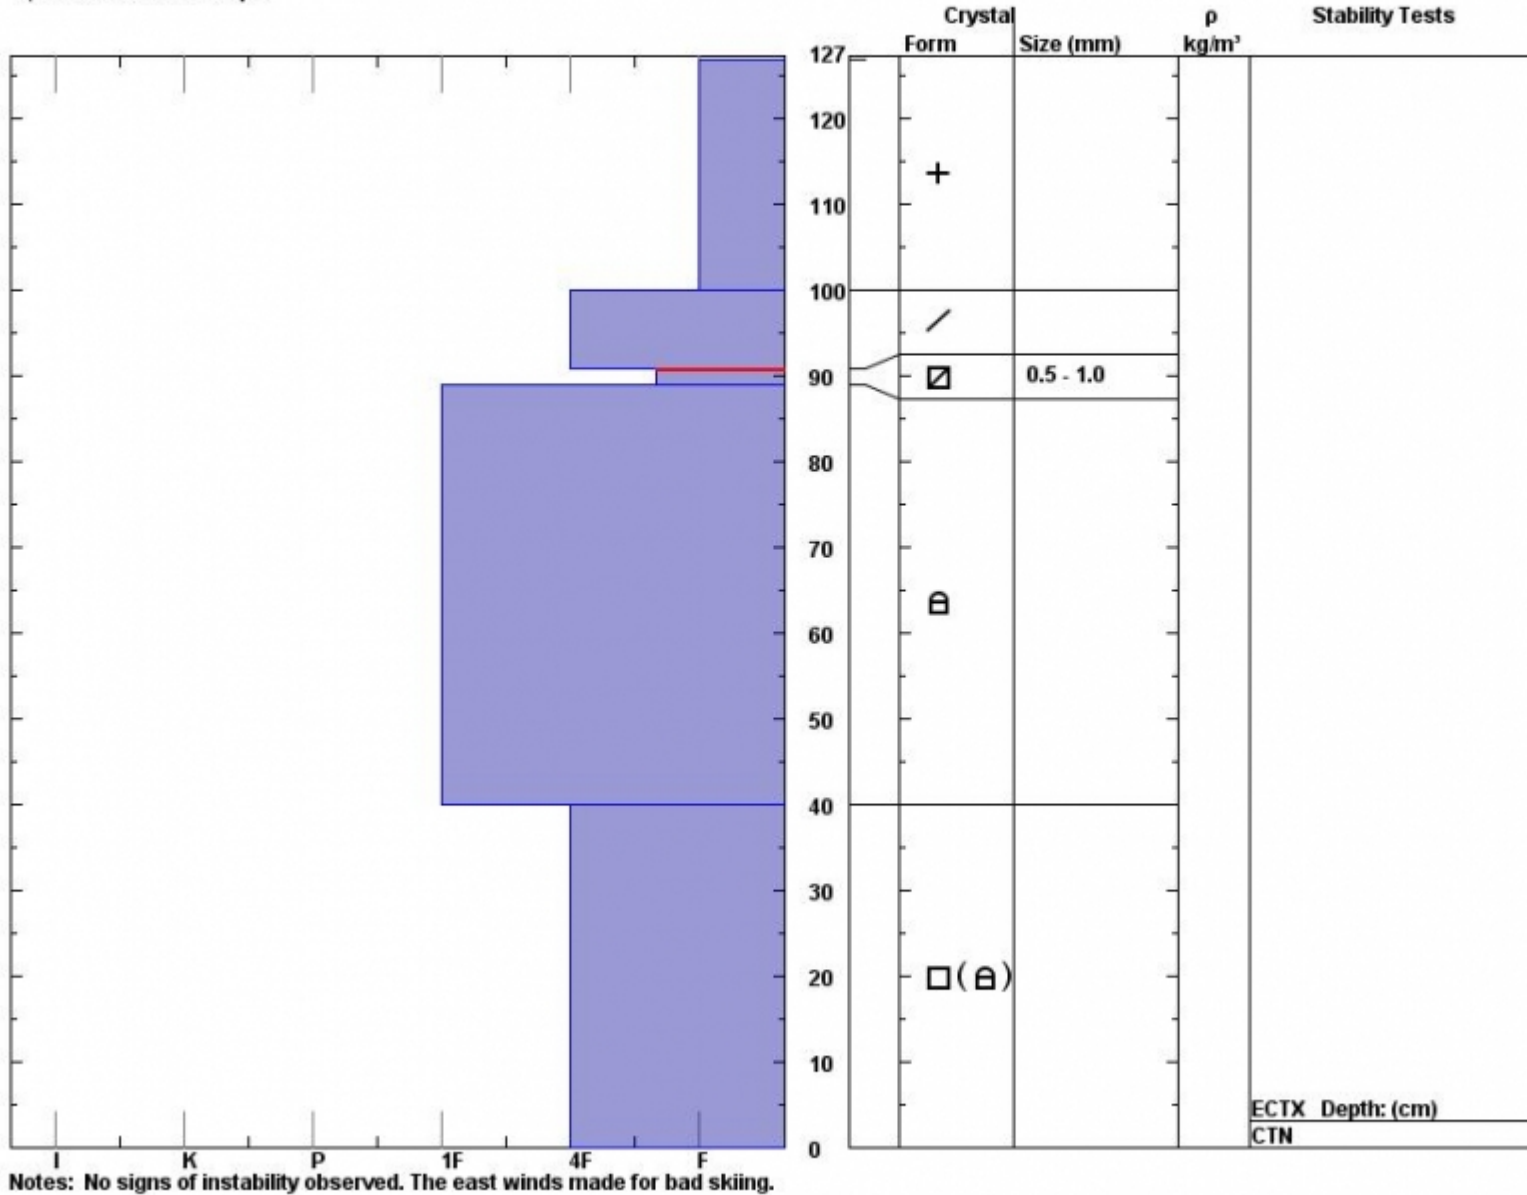

Snow Pit Profile
Mt Ellis
Northern Gallatin, MT
 Elevation (ft) **7755**
 Aspect: **50**
 Specifics: **We skied slope.**

Observer: **Eric Knoff**
Thu Feb 06 12:44:00 MST 2014
 Co-ord: **45.5753 N 110.9490 W**
 Slope: **32**
 Wind loading: **no**

Stability on similar slopes: **Good**
 Air Temperature: **C**
 Sky Cover: **Clear**
 Precipitation: **None**
 Wind: **W Calm**

Stability Test Notes:
89-91: Pro

Layer note

Notes: No signs of instability observed. The east winds made for bad skiing.