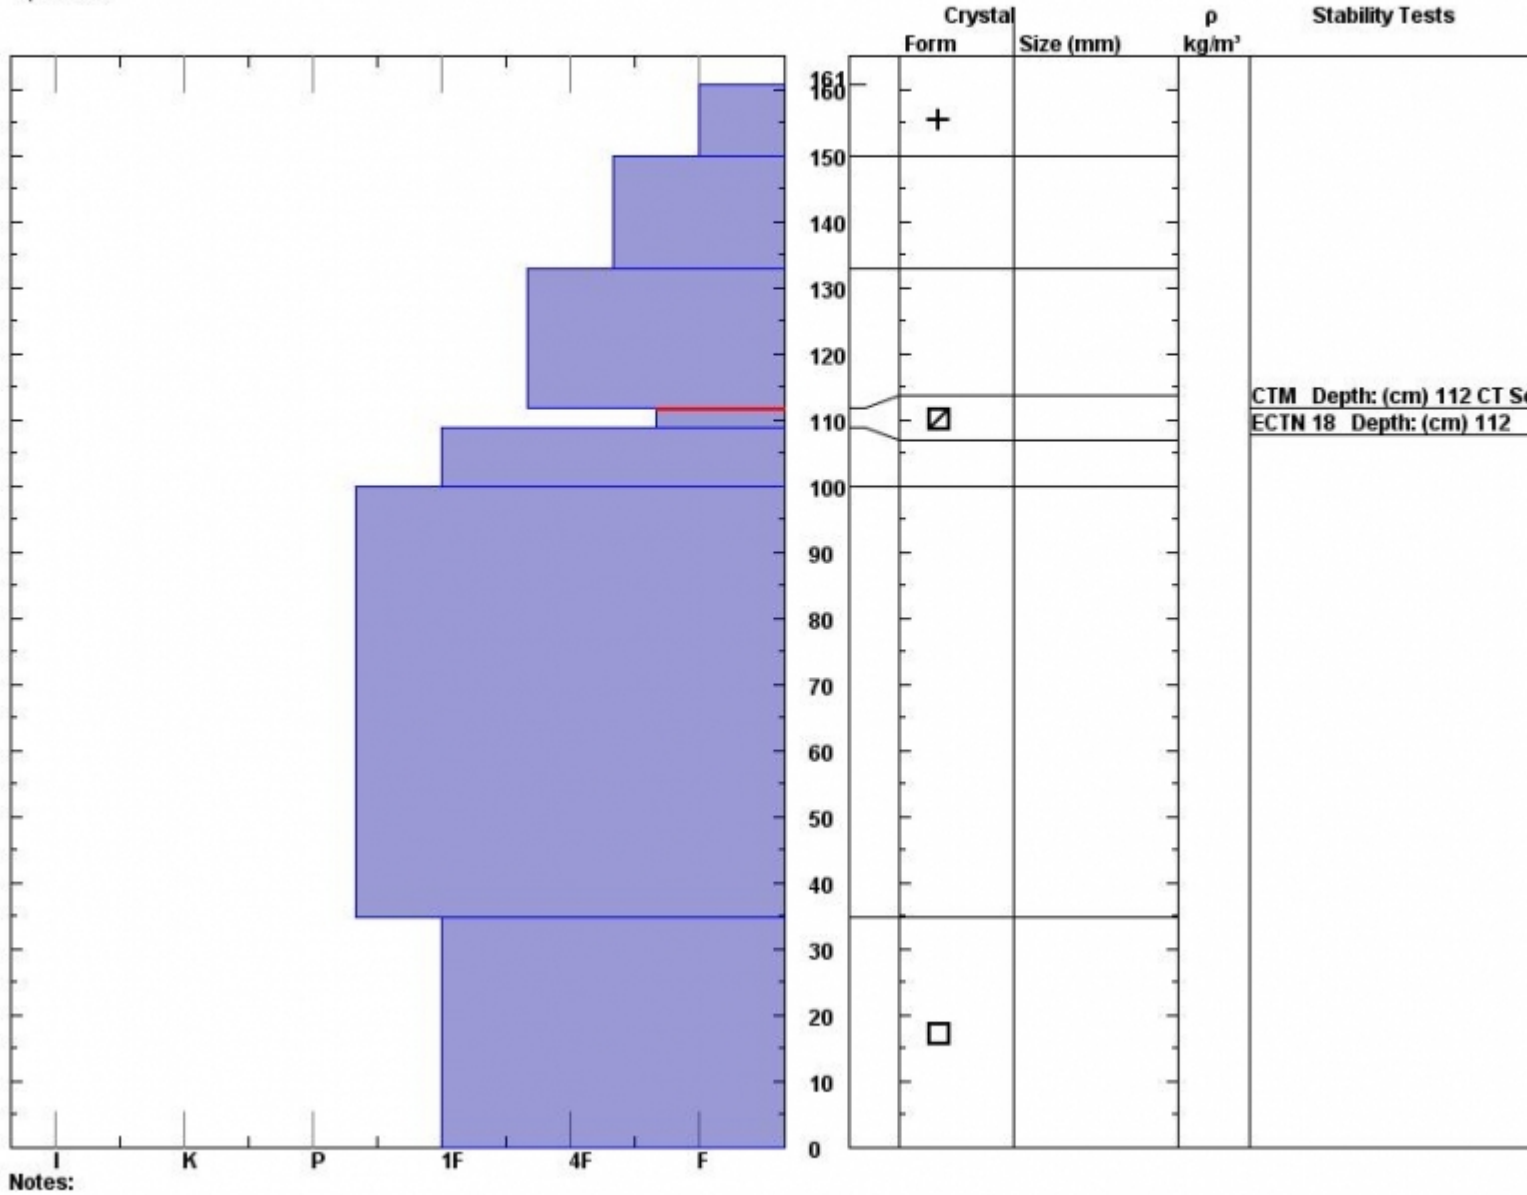

Snow Pit Profile
Flanders
N. Gallatin, MT
 Elevation (ft) **8250**
 Aspect: **280**
 Specifics:

Observer: **Ian Hoyer**
Mon Feb 10 11:02:00 MST 2014
 Co-ord: **N W**
 Slope: **30**
 Wind loading: **no**

Stability on similar slopes: **Good**
 Air Temperature: **C**
 Sky Cover: **sky 4/8 to 8/8 covered**
 Precipitation: **None**
 Wind: **Light Breeze**

HS161

Stability Test Notes:

Layer note

109-112: F

Advisory Region
 Northern Gallatin
 Northern Gallatin, 2014-02-10