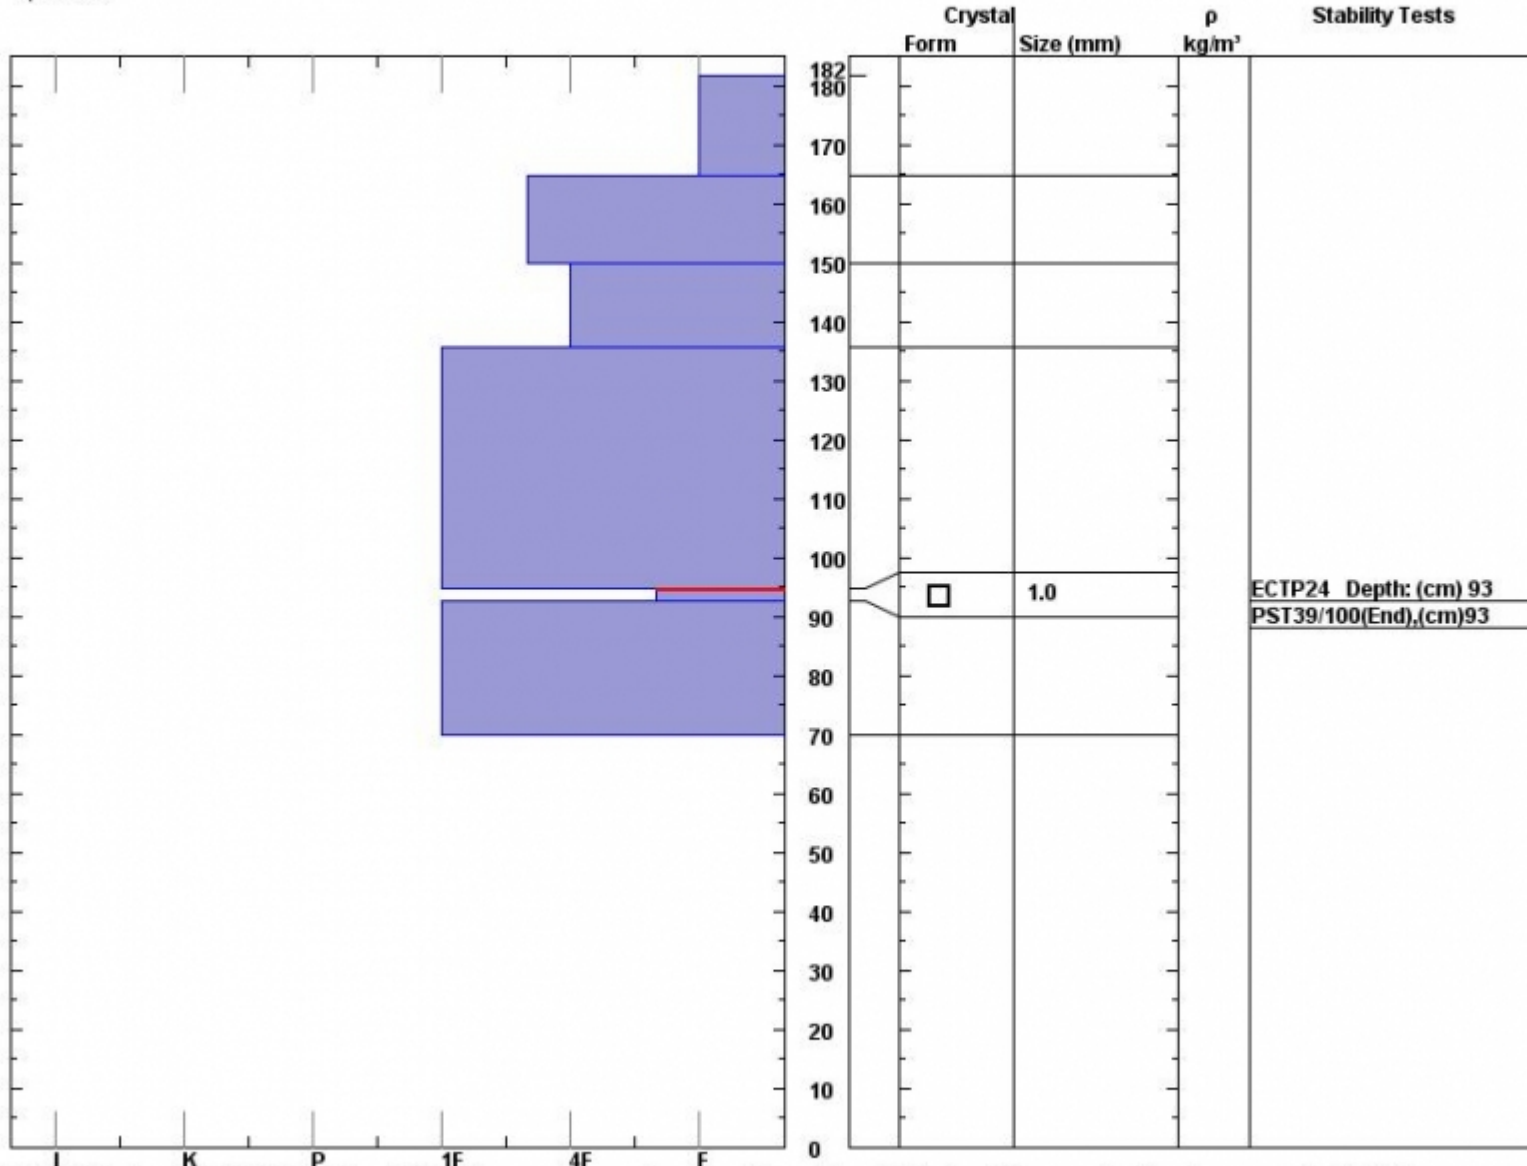

Snow Pit Profile
Skyline Ridge
Southern Madison, MT
 Elevation (ft) **9340**
 Aspect: **230**
 Specifics:

Observer: **Mark Staples**
Sat Feb 22 11:40:00 MST 2014
 Co-ord: **44.89858 N 111.19608 W**
 Slope: **25**
 Wind loading: **no**

Stability on similar slopes: **Fair**
 Air Temperature: **C**
 Sky Cover: **sky 3/8 to 4/8 covered**
 Precipitation: **Snow < 0.5 cm/hr**
 Wind:

Stability Test Notes: Layer note
93-95: Pro

Notes: We also did a KPST 33/100 end. This pit was on a open slope near the east end of Skyline Ridge near treeline. I was surprised that there was no ice under the facets.