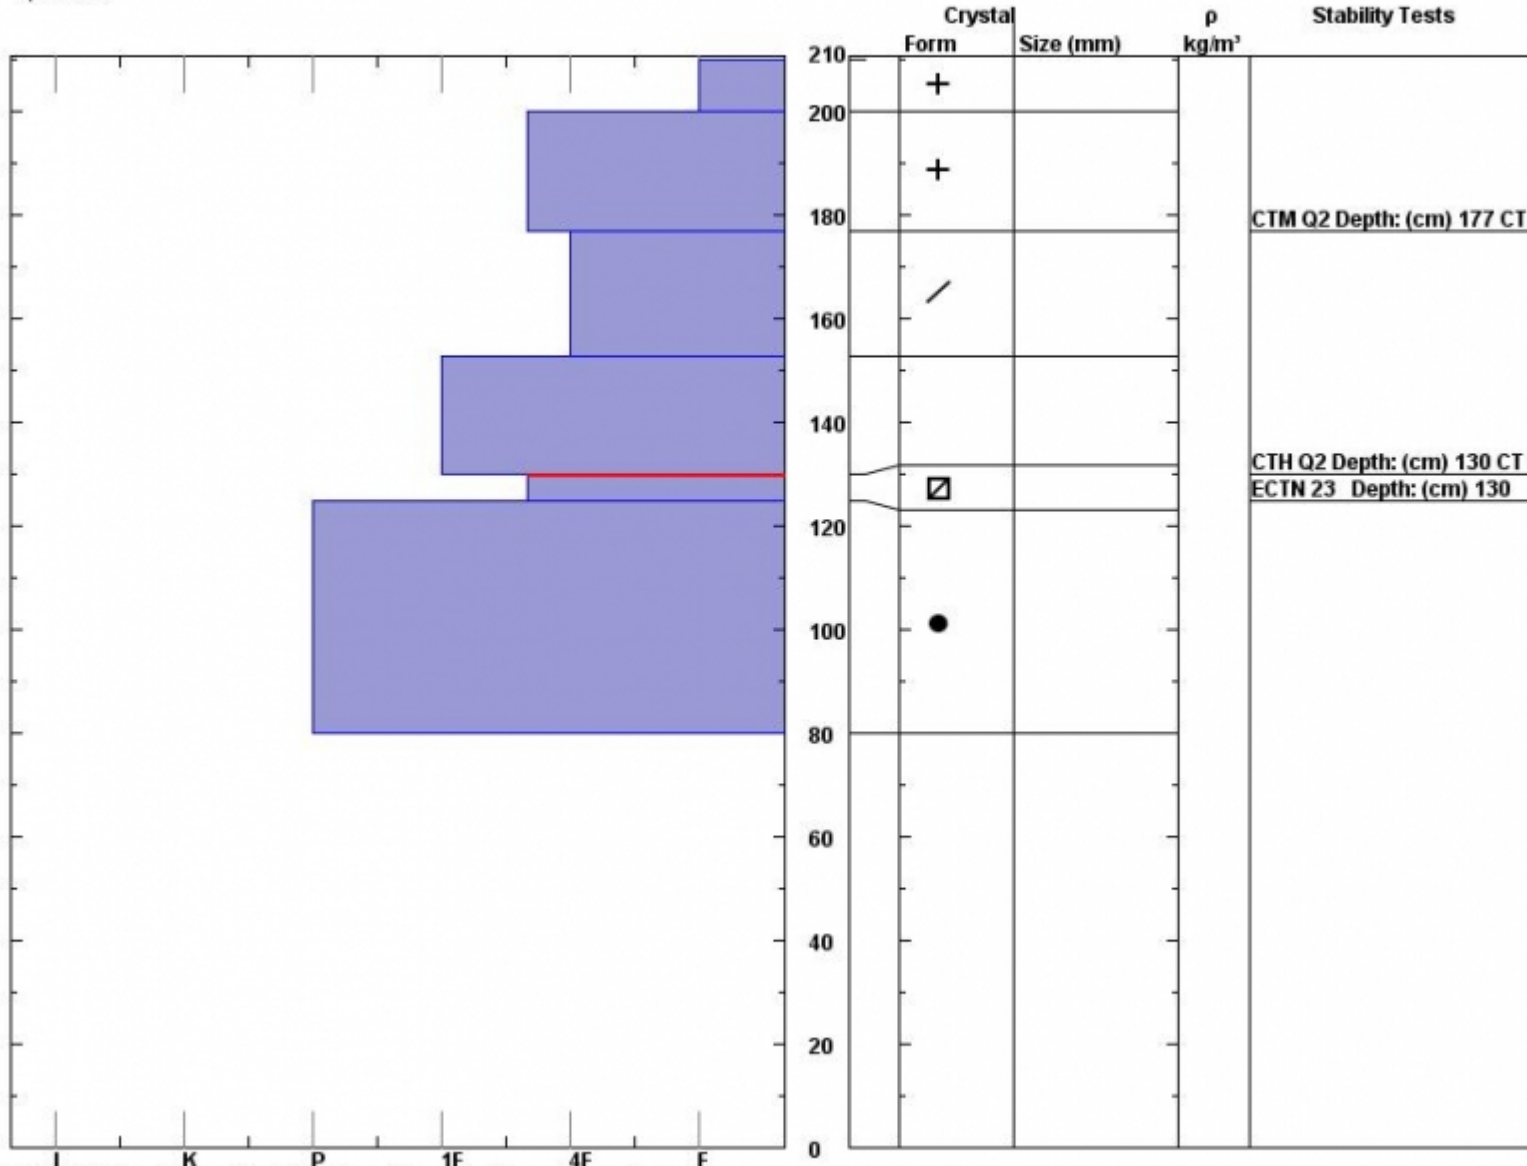

Snow Pit Profile  
**Maid of the Mist**  
**Northern Gallatin, MT**  
 Elevation (ft) **9089**  
 Aspect:  
 Specifics:

Observer: **Eric Knoff**  
**Mon Feb 24 01:02:00 MST 2014**  
 Co-ord: **45.41430 N 110.97480 W**  
 Slope: **35**  
 Wind loading: **no**

Stability on similar slopes: **Very Good**  
 Air Temperature: **C**  
 Sky Cover: **sky 8/8 covered**  
 Precipitation: **Snow < 0.5 cm/hr**  
 Wind: **W Moderate**

Stability Test Notes:  
 Layer note:  
**125-130: F**

Notes: Without a crust the facet layer three feet deep was not reactive.

Advisory Region  
 Northern Gallatin  
 Northern Gallatin, 2014-02-24