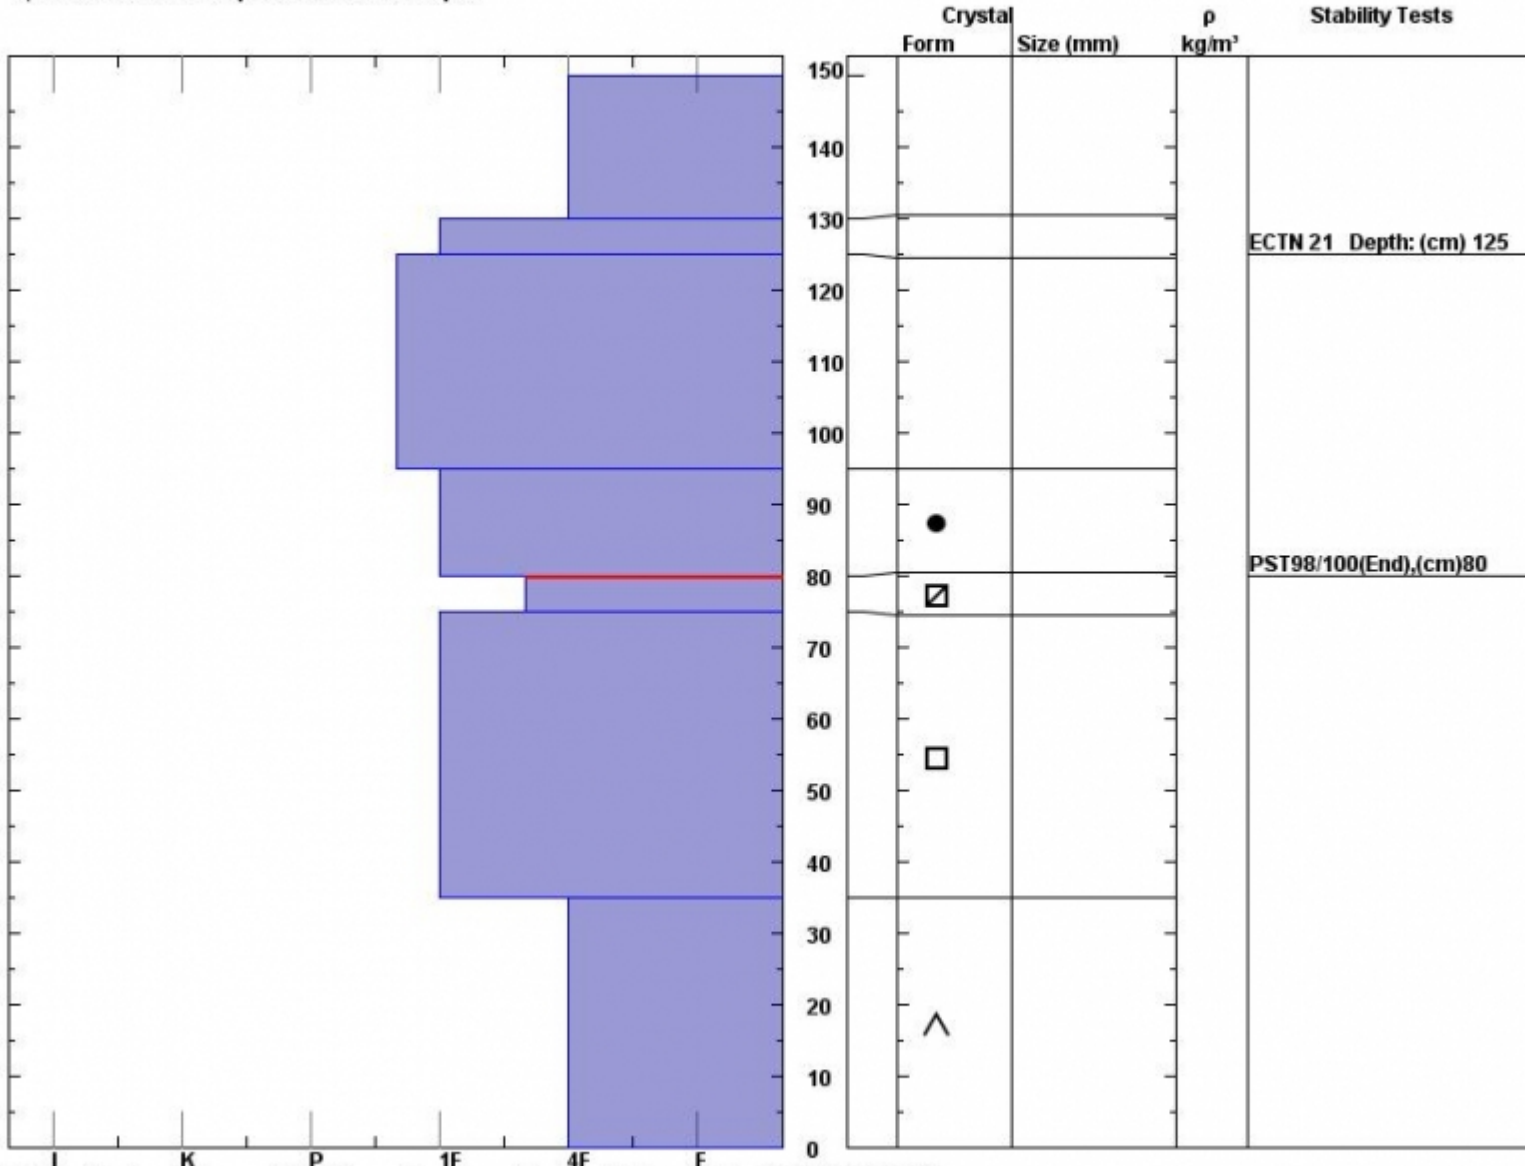

Snow Pit Profile
Hebgen Lake
Henry Mountains, MT
 Elevation (ft) **9040**
 Aspect: **70**
 Specifics: **We skied slope. Ski tracks on slope.**

Observer: **Doug Chabot**
Tue Feb 25 12:25:00 MST 2014
 Co-ord: **N W**
 Slope: **28**
 Wind loading: **no**

Stability on similar slopes: **Good**
 Air Temperature: **F**
 Sky Cover: **Clear**
 Precipitation: **None**
 Wind: **Calm**

HS150
 Stability Test Notes:
80: stable result

Layer note
75-80: Pro

Notes: The faceted layer at 75-80 is gaining strength and stability quickly. KPST 48/100 END.