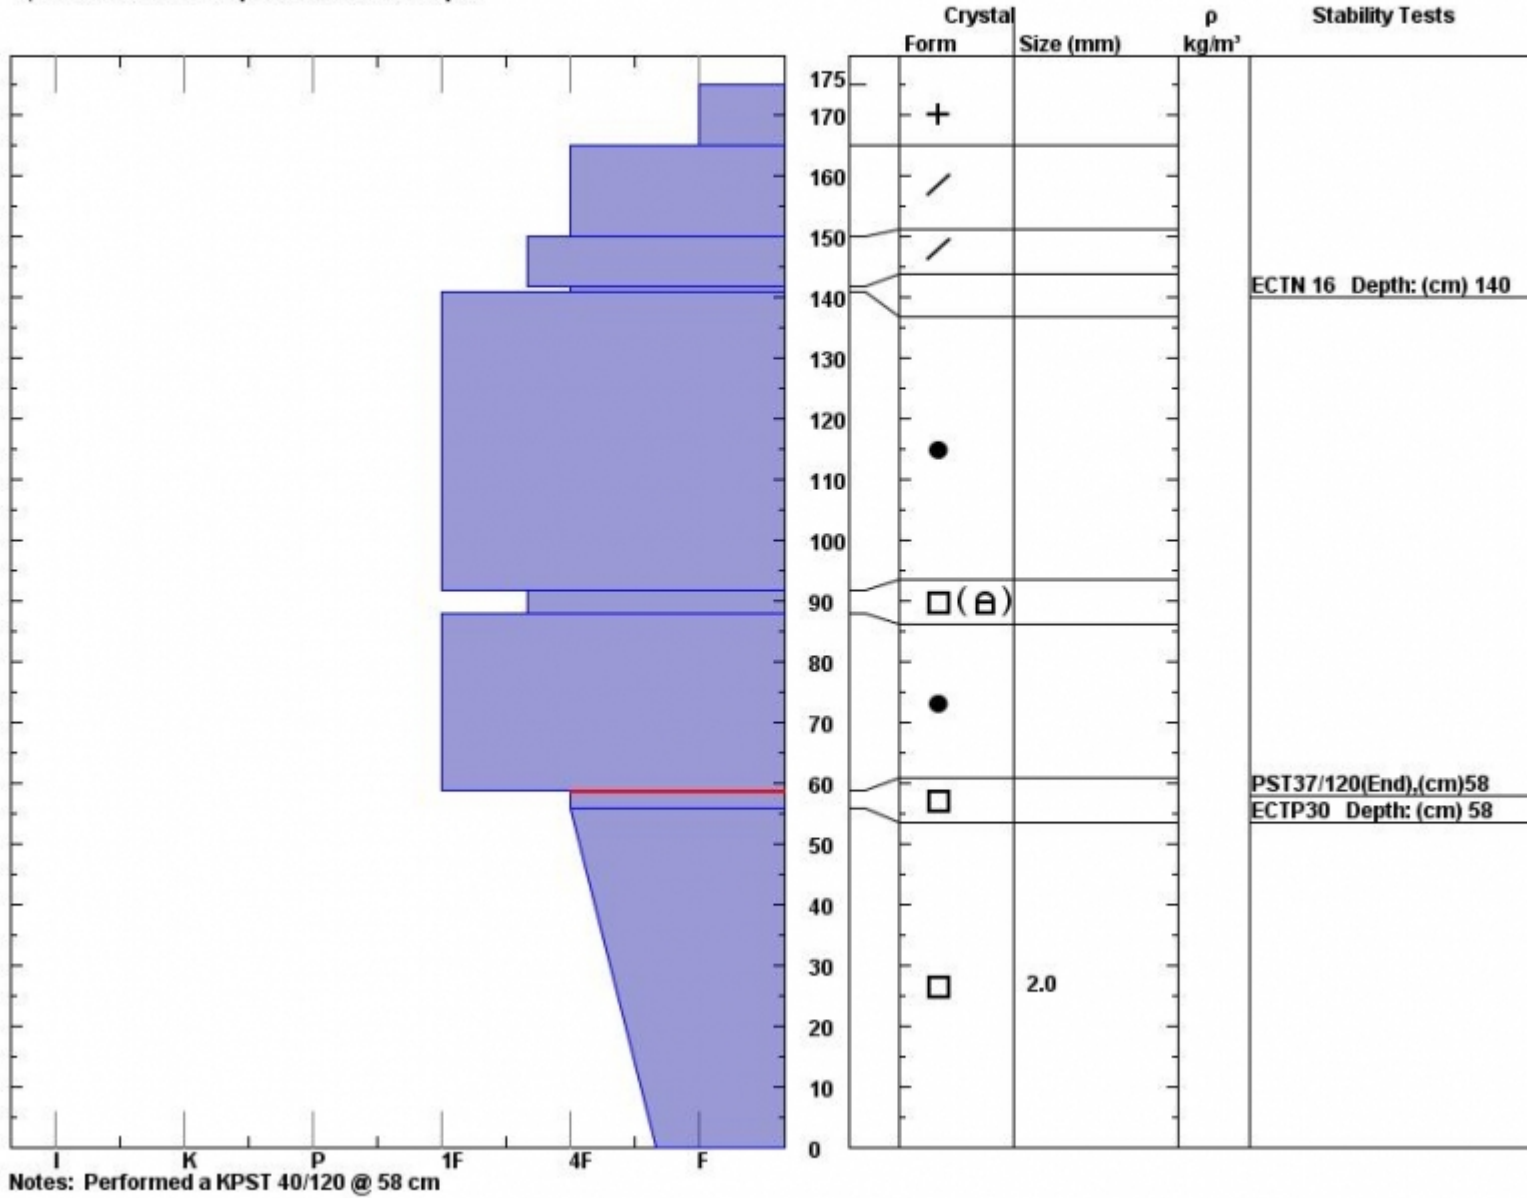

Snow Pit Profile
Ernie Miller
S. Madison, MT
 Elevation (ft)
 Aspect: **70**
 Specifics: **We skied slope. Ski tracks on slope.**

Observer: **Ian Hoyer**
Sun Mar 09 12:00:00 MDT 2014
 Co-ord: **N W**
 Slope: **26**
 Wind loading: **no**

Stability on similar slopes:
 Air Temperature: **2.2 C**
 Sky Cover: **sky 8/8 covered**
 Precipitation: **Snow < 0.5 cm/hr**
 Wind: **Light Breeze**

Stability Test Notes:

Layer note
56-59: Pro

Advisory Region
 Southern Madison
 Southern Madison, 2014-03-09