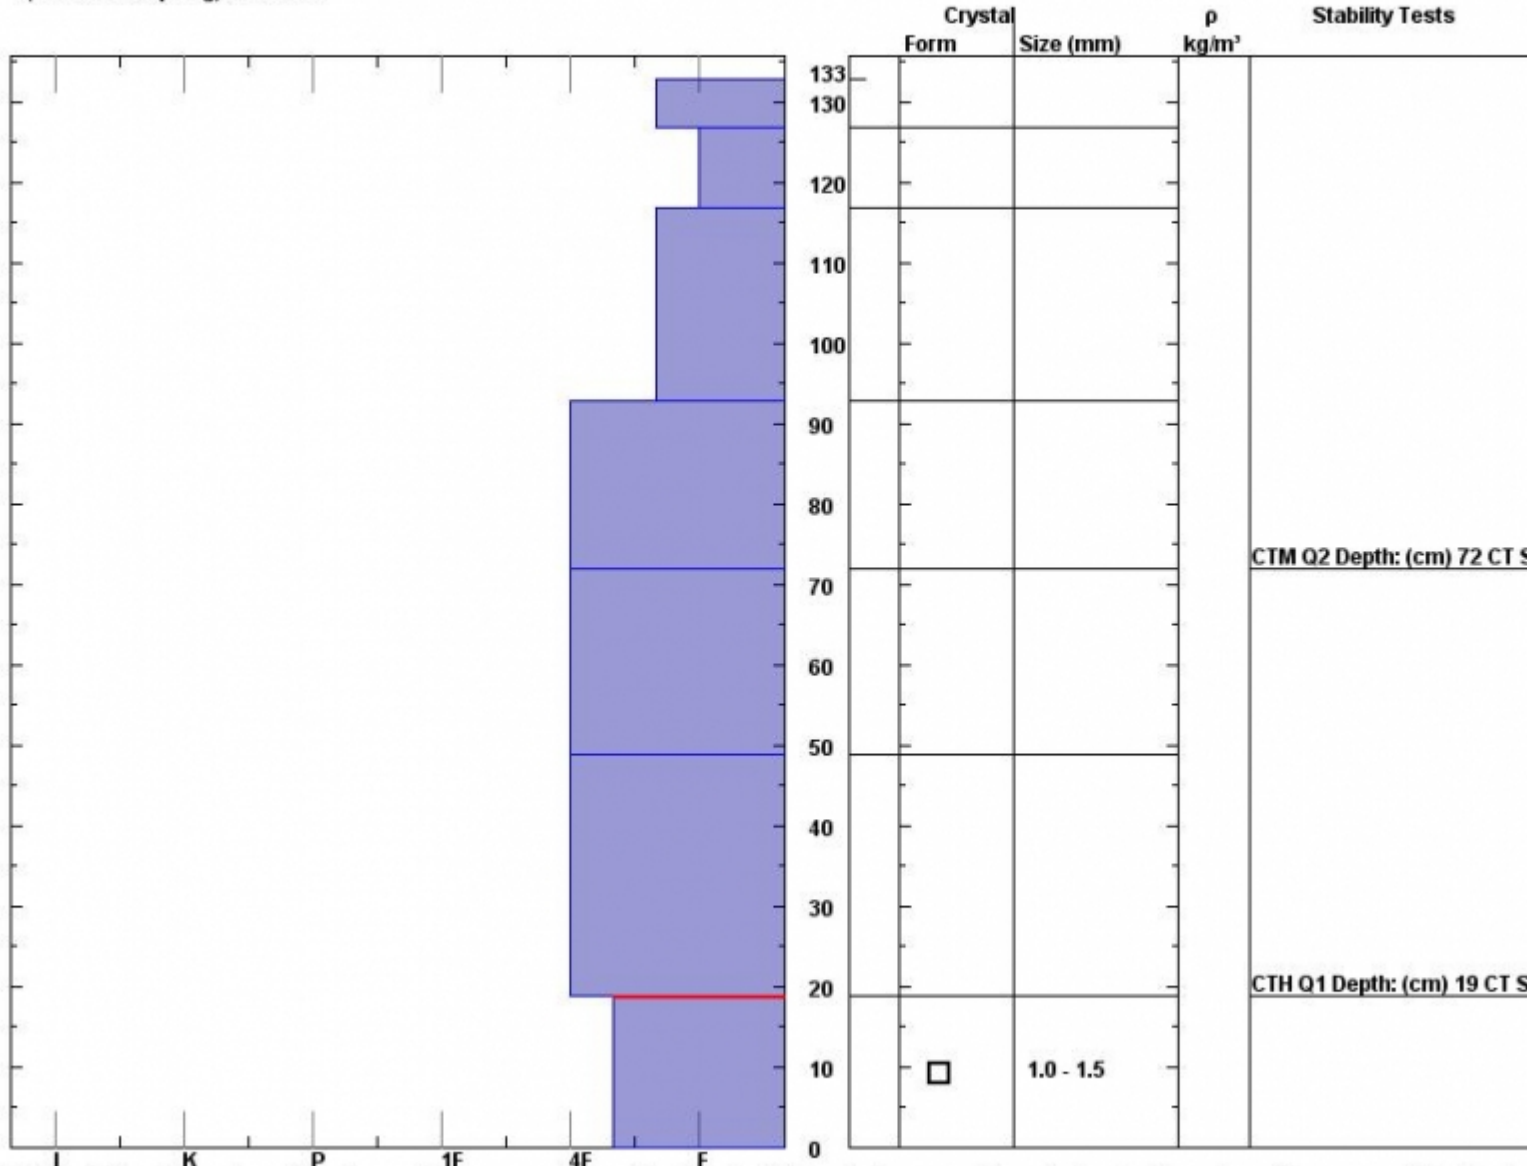

Snow Pit Profile  
**Companion Lake**  
**Beartooth, MT**  
 Elevation (ft) **9367**  
 Aspect: **300**  
 Specifics: **Collapsing, localized.**

Observer: **Mark Staples**  
**Wed Nov 26 00:50:00 MST 2014**  
 Co-ord: **45.08208 N 109.90117 W**  
 Slope: **23**  
 Wind loading: **no**

Stability on similar slopes: **Poor**  
 Air Temperature: **C**  
 Sky Cover: **sky 8/8 covered**  
 Precipitation: **Snow - 2 cm/hr**  
 Wind: **Moderate**

Stability Test Notes:  
 Layer notes:  
**0-19: Prob**

Notes: Collapsing and cracking observed. We were surprised that facets at 19 cm took so much force to break, but we know they are unstable. Avalan  
 collapsing and cracking tells us so.

Advisory Region  
 Cooke City  
 Cooke City, 2014-11-28