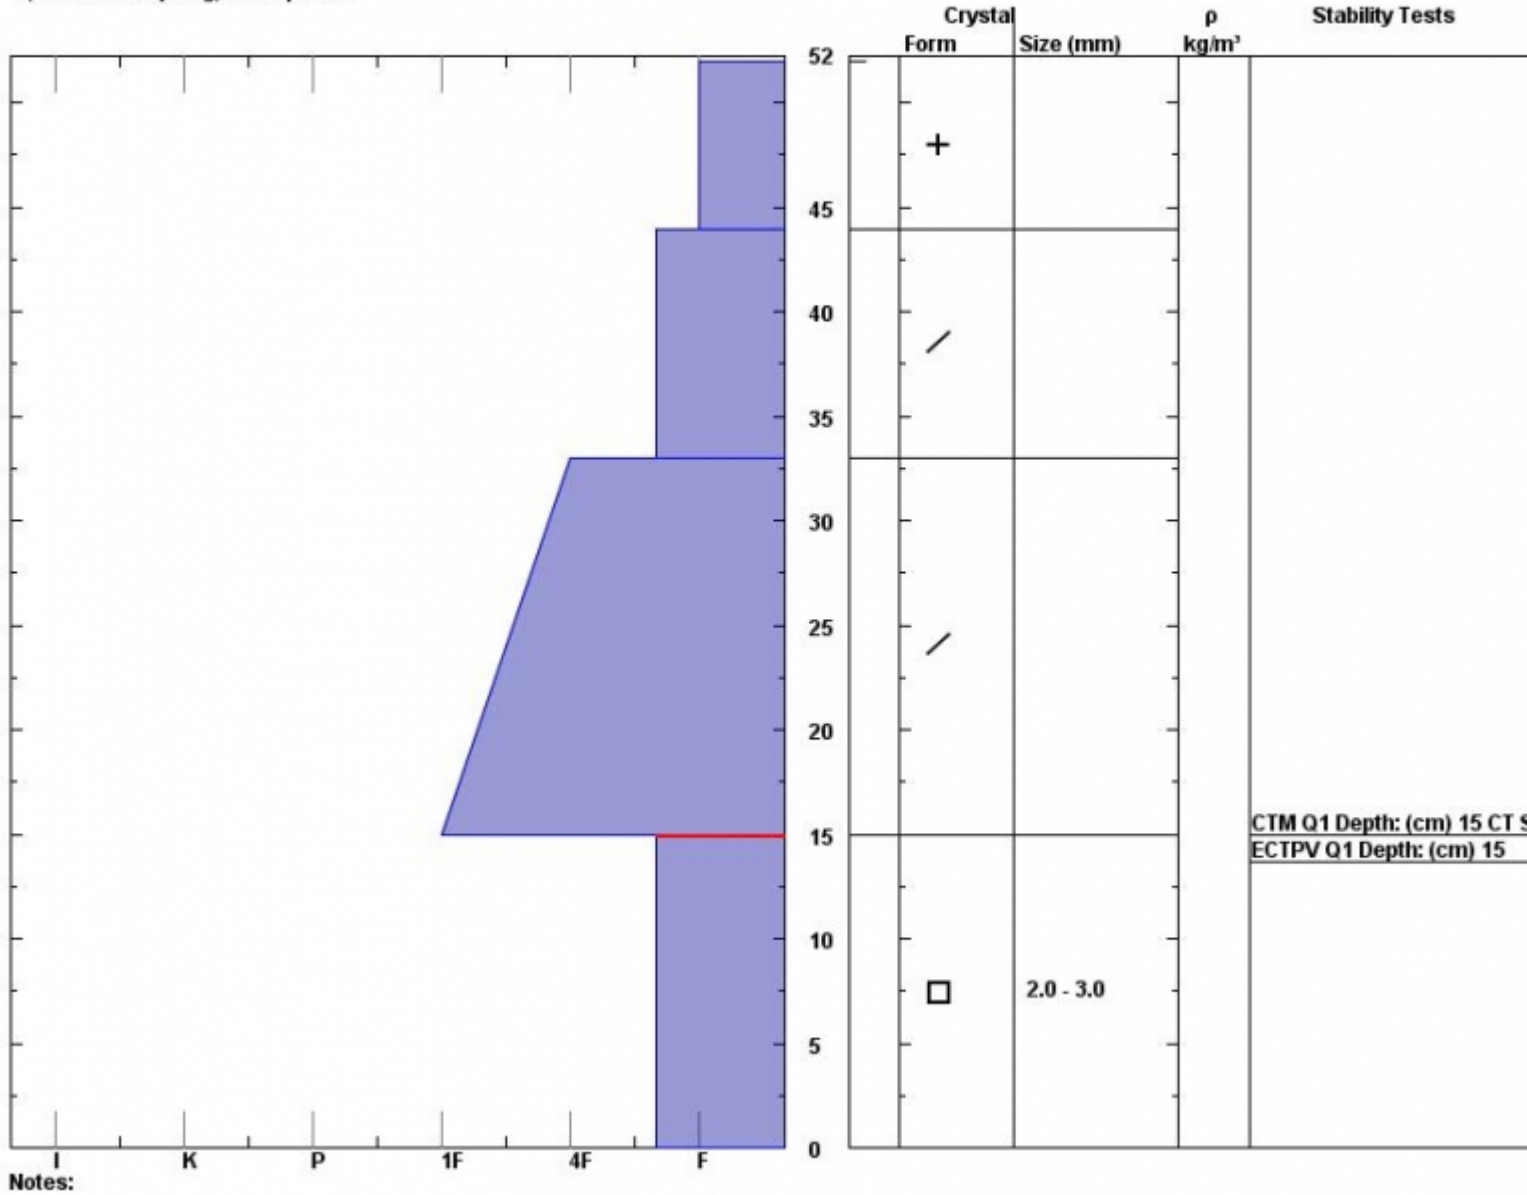

Snow Pit Profile
Beehive Basin
Northern Madison, MT
 Elevation (ft) **8693**
 Aspect: **310**
 Specifics: **Collapsing, widespread.**

Observer: **Eric Knoff**
Sun Nov 30 10:49:00 MST 2014
 Co-ord: **N W**
 Slope: **25**
 Wind loading: **no**

Stability on similar slopes: **Poor**
 Air Temperature: **C**
 Sky Cover: **Clear**
 Precipitation: **None**
 Wind: **SW Light Breeze**

Stability Test Notes:
 Layer notes:
0-15: Prob

Advisory Region
 Northern Madison
 Northern Madison, 2014-12-01