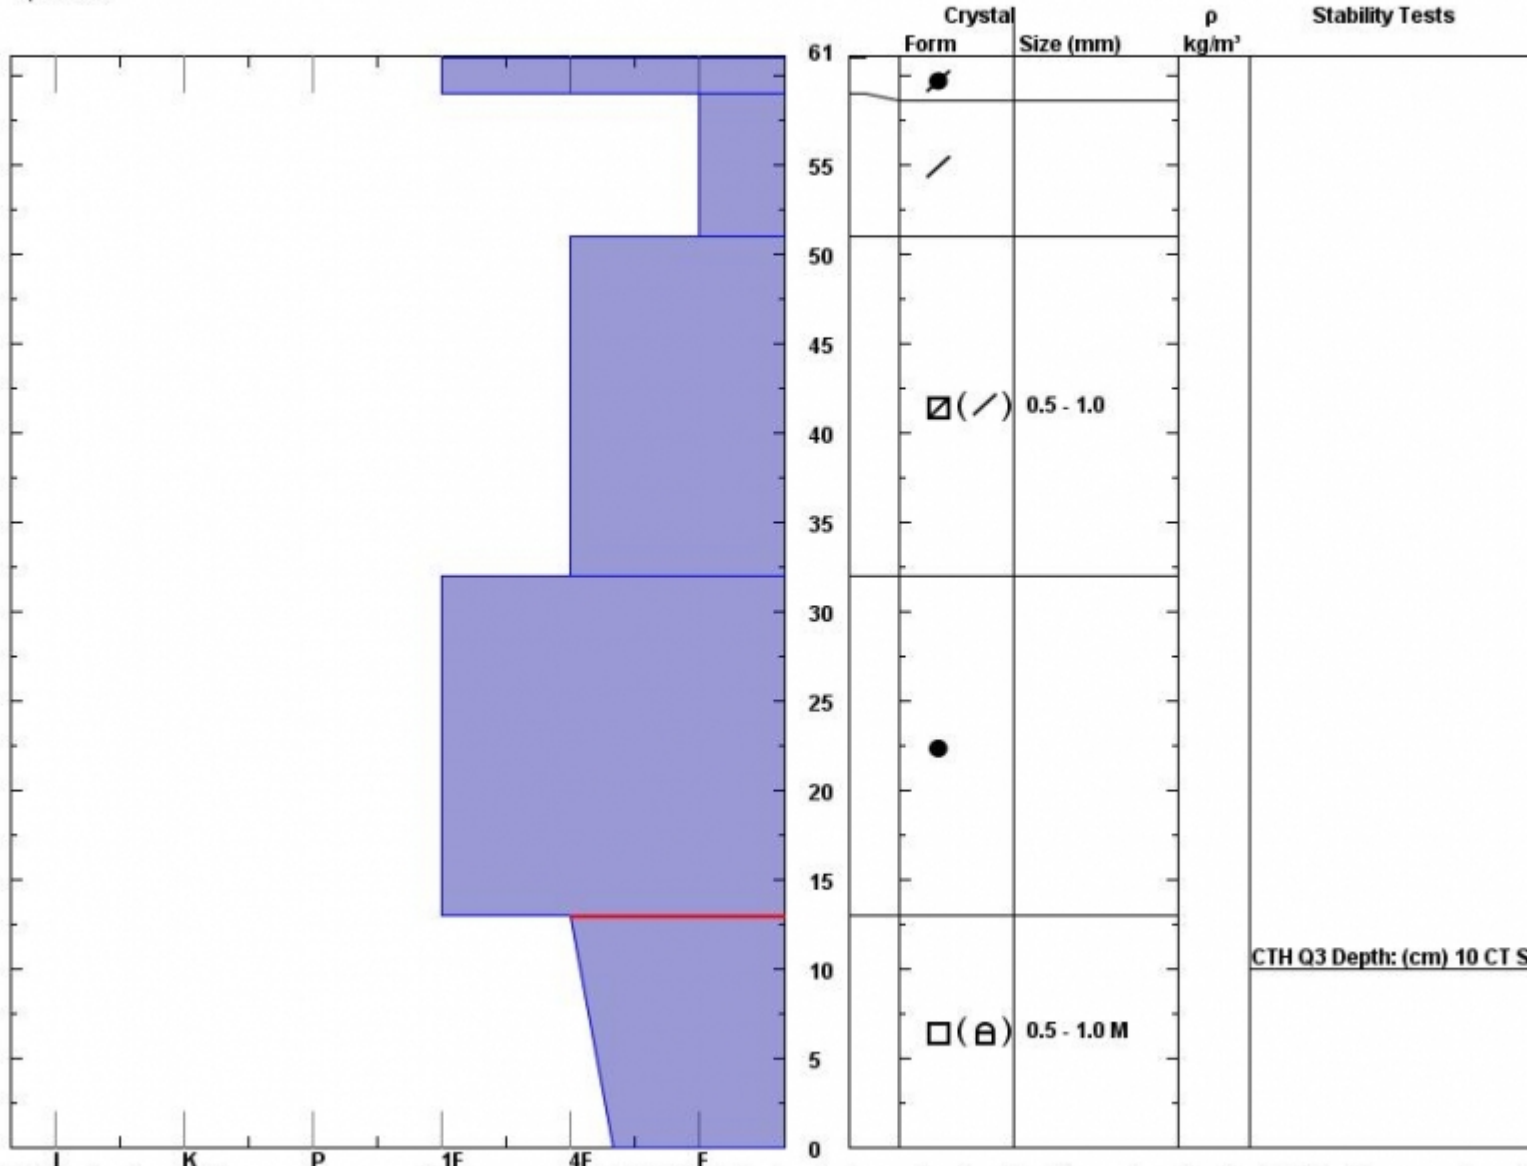

Snow Pit Profile
Lionhead Ski Hill
Lionhead, MT
 Elevation (ft) **8000**
 Aspect: **50**
 Specifics:

Observer: **Eric Knoff**
Sat Dec 13 10:38:22 MST 2014
 Co-ord: **N W**
 Slope: **29**
 Wind loading: **no**

Stability on similar slopes:
 Air Temperature: **C**
 Sky Cover: **Clear**
 Precipitation: **None**
 Wind: **SW Moderate**

Stability Test Notes:

Layer notes:
0-13: Prob

Notes: Facets near the ground were much stronger on Ski Hill. This is likely due to lower elevation. I don't expect avalanches to fail at the ground once it is loaded with more snow.