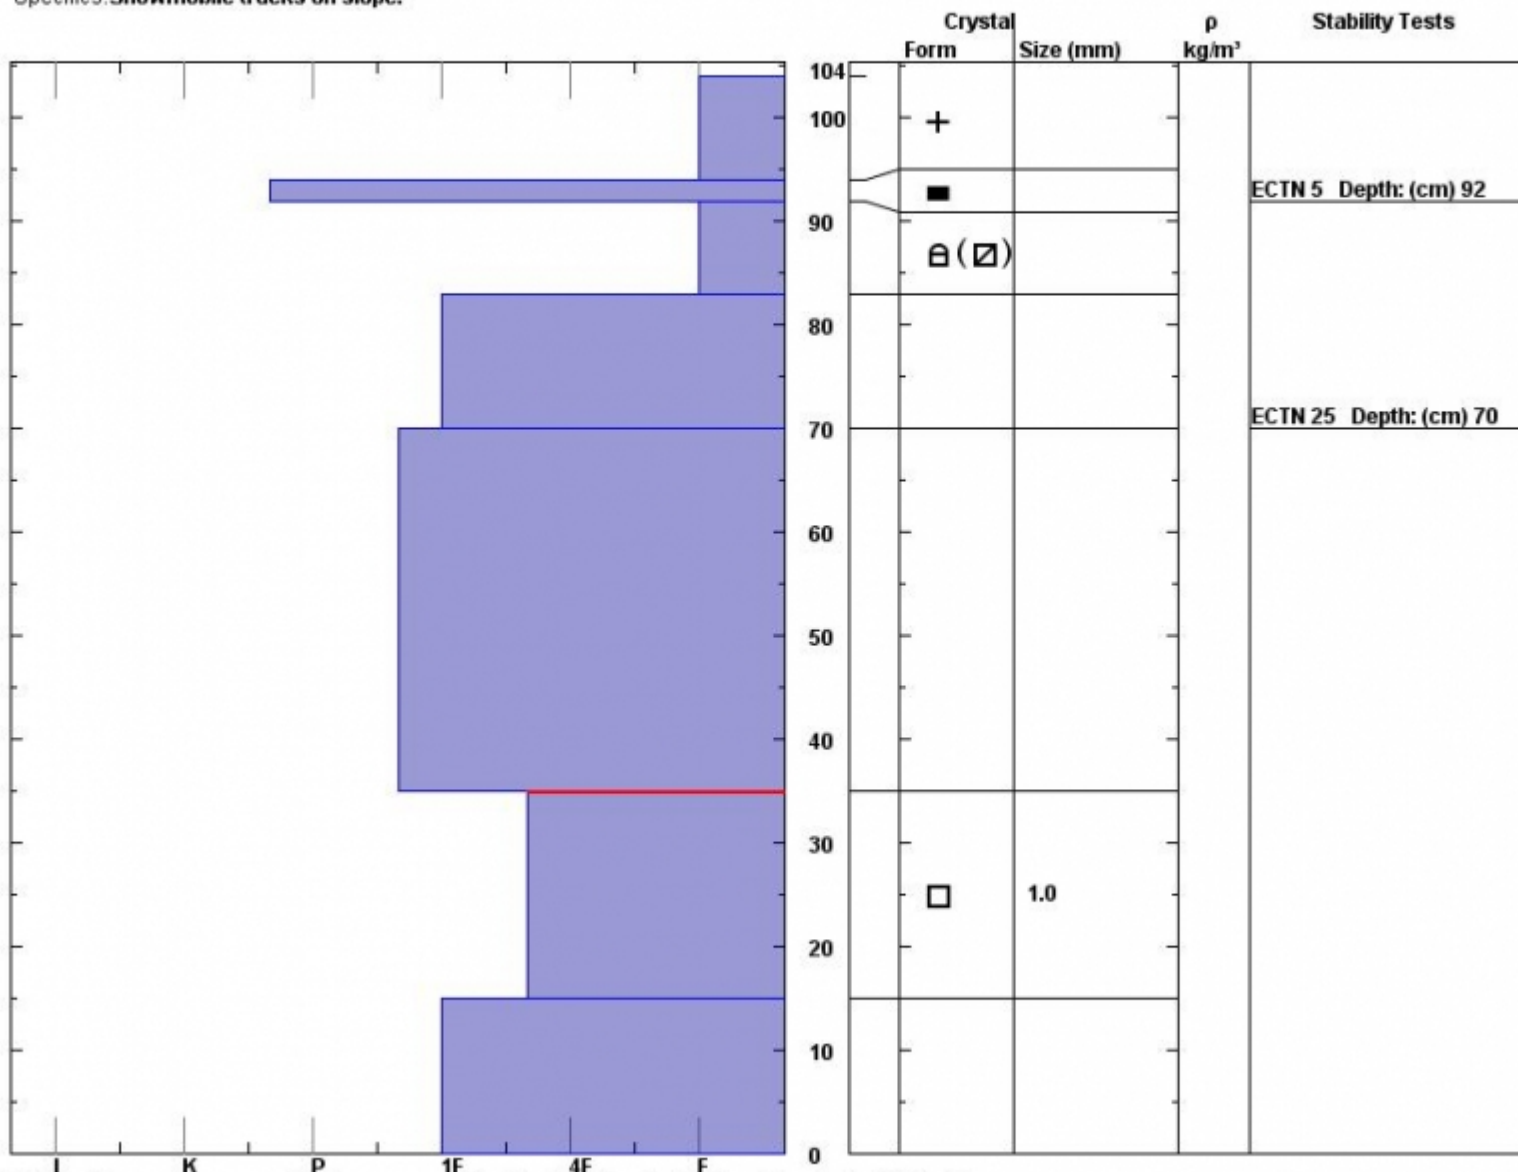

Snow Pit Profile  
**Scotch Bonnet Rasta**  
**Beartooth, MT**  
 Elevation (ft) **9688**  
 Aspect: **180**  
 Specifics: **Snowmobile tracks on slope.**

Observer: **Mark Staples**  
**Tue Dec 16 10:30:00 MST 2014**  
 Co-ord: **45.06955 N 109.94448 W**  
 Slope: **26**  
 Wind loading: **no**

Stability on similar slopes: **Good**  
 Air Temperature: **C**  
 Sky Cover: **sky 4/8 to 8/8 covered**  
 Precipitation: **None**  
 Wind:

Stability Test Notes:  
 Layer note:  
**15:35: Pro**

Notes: Fx's near the ground still a concern in isolated location, but not breaking in stability tests.