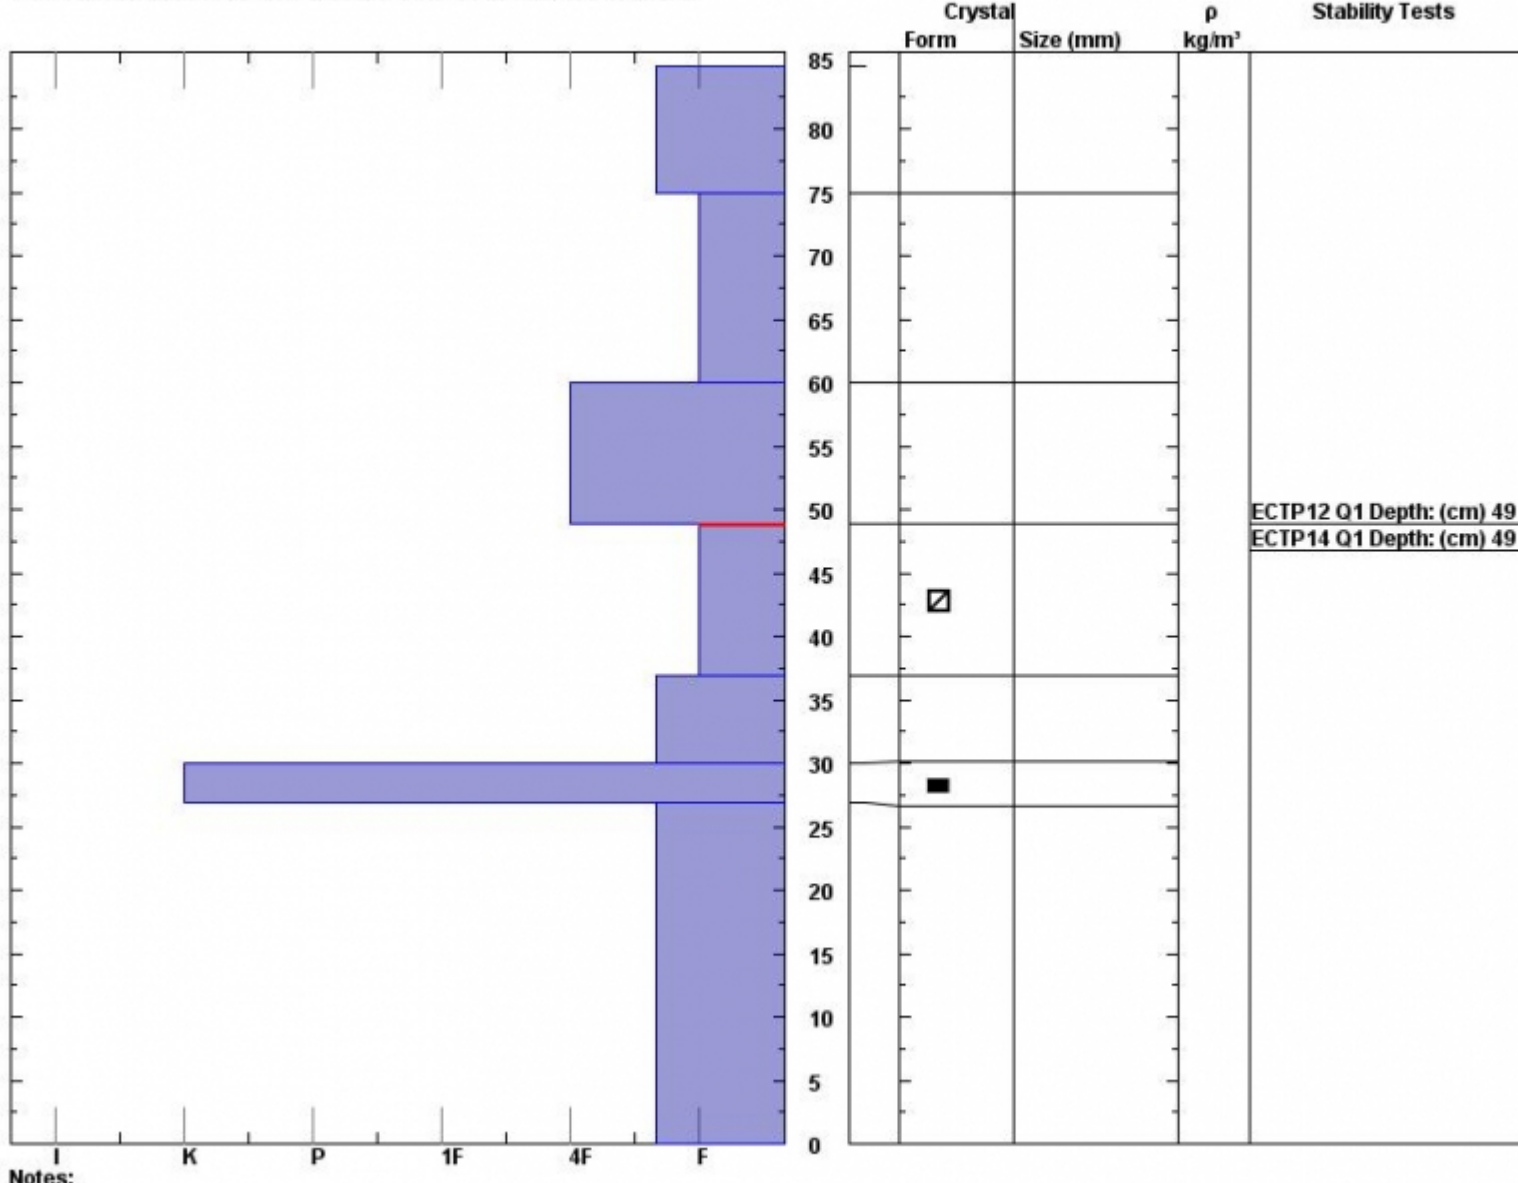

Snow Pit Profile
W of Tylers Slope
N. Madison, MT
 Elevation (ft) **8980**
 Aspect: **230**

Observer: **Doug Chabot**
Mon Dec 22 11:20:00 MST 2014
 Co-ord: **N W**
 Slope: **35**
 Wind loading: **no**

Stability on similar slopes: **Poor**
 Air Temperature: **F**
 Sky Cover: **sky 3/8 to 4/8 covered**
 Precipitation: **None**
 Wind: **SW Light Breeze**

Stability Test Notes:
 Layer note: **37-49: Pro**

Specifics: **Collapsing, localized. Cracking. Recent act on sim slopes.**

Notes:

Advisory Region
 Northern Madison
 Northern Madison, 2014-12-23